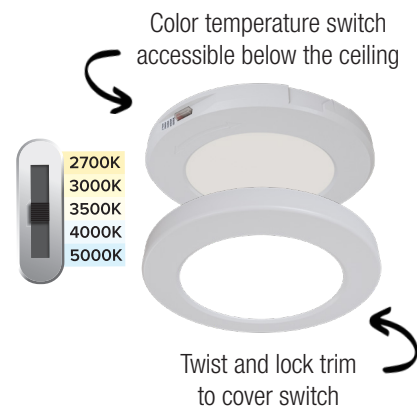

FEATURES

- Selectable color temperature (27 K, 30 K, 35 K, 40 K, 50 K)
- Fire-rated when installed in a fire-rated Octagon Box
- Wet Location Rated
- Up to 1070 lumens
- 90 CRI
- 13 Watts / 120V
- Air tight
- Built-in driver
- Dimmable
- 110° beam angle

MULTI 6"

Taking a modern spin on a classic flushmount look, MULTI 6" offers a color temperature-selectable switch from below the ceiling with 5 color options including: 27 K, 30 K, 35 K, 40 K, and 50 K. This high-performance MULTI 6" is great corridors, ensuite units, and more. Plus, it's Wet Location Rated for use in washrooms or outdoor soffits.

DELIVERED
up to 1070lm

TRIM FINISH

WHITE

COLOR TEMPERATURE

Selectable
27, 30, 35,
40, 50 K

SIZE

TRIM

Round

ACCESSORIES

LC-CRTL-3WAY-1

OnCloud Smart Wi-Fi 3-way switch. Suitable for 3-way or 4-way switch applications.

LC-CRTL-DIM-1

OnCloud Smart Wi-Fi dimmer. Features an ON/OFF press and a 7 level touch slider.