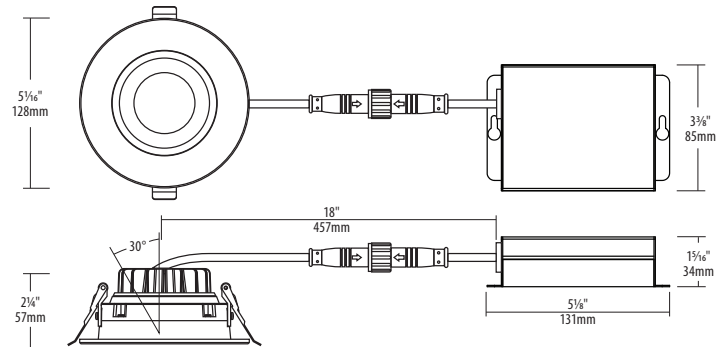

### Technical Drawings

TECHNICAL DATA	
Application	Ceiling Recess Mount
Approved Location	Wet / Insulated Ceiling / Indoor / Outdoor
Beam Angle	38°
CCT	Tunable White (2700 K ~ 5000 K)
Certification	cETLus
Class II	Yes
Color	White
CRI	90
Dimming	Yes
Dimming Technology	Wi-Fi Dimming
Hole Cut	Ø 4 1/4" (108mm)
Input	100-135V AC, 60 Hz
LM79	Yes
LM80	Yes
Lumens	Up to 850
Lumens per Watt	Up to 69
Power Factor	>0.9
Projected Life	70% @ 50,000 hours
Title 24	JA8 (up to 4000 K)
Warranty	3-Year
Wattage	12W