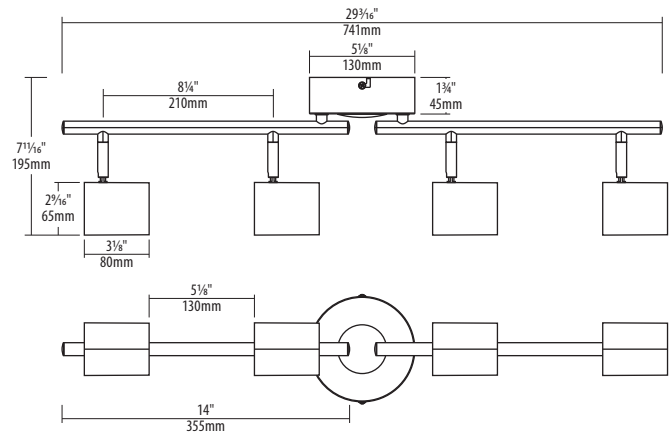

TECHNICAL DATA	
Application	Surface Mount
Approved Location	Indoor
Beam Angle	60° (per head)
CCT	RGB + Tunable White (2200 K ~ 6500 K)
Certification	cETLus
Class II	Yes
Color	Black / White
CRI	90
Dimming	Yes
Dimming Technology	Wi-Fi dimmable
Input	120V AC, 60 Hz
LM79	Yes
LM80	Yes
Lumens	up to 2250
Lumens per Watt	Up to 75
Power Factor	>0.9
Projected Life	70% @ 50,000 hours
Title 24	Yes
Warranty	3-Year
Wattage	30W

LED Characteristics

The Quattro track kit consumes 30 watt of total power (7.5W per head) delivering up to 2250 lumens with a typical CRI of 90. Choose from 16 million colors and a wide range of white tunability (2200 K ~ 6500 K).