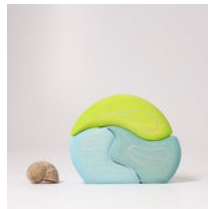

Grimm's Blocks - Gnomes Bungalow

$ 20.00