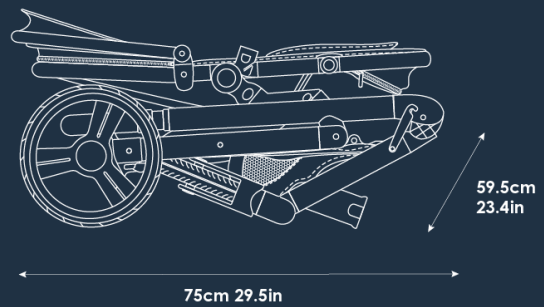

babybee

mio

quick specs

- Seat back height: 53cm/20.8in
- Max. height w canopy open: 67cm/26.4in
- Seat width: 32cm/12.5in
- Seat depth: 22cm/8.7in
- Seat base height from ground (central position): 55cm/21.6in
- Frame weight: 7.8kg/21lbs
- Frame + single seat: 11kg/24lbs
- Frame + Infant Carrier: 11kg/24lbs

stroller dimensions

Frame Width	59.5cm/23.5in
Folded Dimensions - Seat On (LxWxH)	75 x 59.5 x 40cm/29.5 x 23.4 x 15.7in
Max Handlebar Height	102cm/40in
Min Handlebar Height	93cm/36.6in
Front Wheel Diameter	19cm/7.5in
Rear Wheel Diameter	23.5cm/9.2in

seat dimensions

Seat Back Height	53cm/20.8in
Headroom Under Canopy	67cm/26.4in
Seat Depth	22cm/8.7in
Seat Width	32cm/12.6in
Seat Height From Ground	55cm/21.6in
Knee to Footrest	20.5cm/8in

infant carrier dimensions

Infant Carrier (LxWxH)	81cm x 38.5cm x 59cm / 31.8 x 15.1 x 23.2 in (top of canopy) (22.5cm [8.9in] to top of base)
Carriage Height from Ground	47cm/18.5in
Carriage Mattress (LxWxH)	71cm x 30cm x 3cm/27.9 x 11.8 x 1.2in