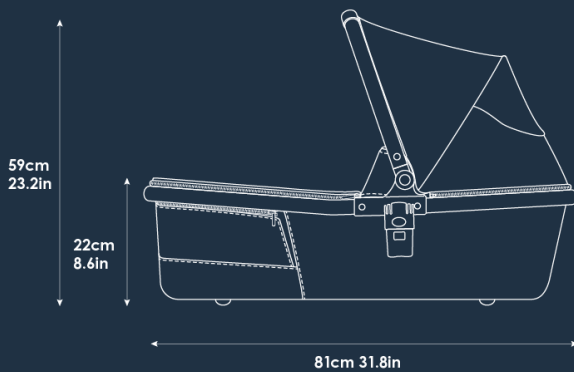

babybee

mio

quick specs

- Seat back height: 53cm/20.8in
- Max. height w canopy open: 67cm/26.4in
- Seat width: 32cm/12.5in
- Seat depth: 22cm/8.7in
- Seat base height from ground (central position): 55cm/21.6in
- Frame weight: 7.8kg/21lbs
- Frame + single seat: 11kg/24lbs
- Frame + Infant Carrier: 11kg/24lbs

stroller dimensions

Frame Width	59.5cm/23.5in
Folded Dimensions - Seat On (LxWxH)	75 x 59.5 x 40cm/29.5 x 23.4 x 15.7in
Max Handlebar Height	102cm/40in
Min Handlebar Height	93cm/36.6in
Front Wheel Diameter	19cm/7.5in
Rear Wheel Diameter	23.5cm/9.2in

seat dimensions

Seat Back Height	53cm/20.8in
Headroom Under Canopy	67cm/26.4in
Seat Depth	22cm/8.7in
Seat Width	32cm/12.6in
Seat Height From Ground	55cm/21.6in
Knee to Footrest	20.5cm/8in

infant carrier dimensions

Infant Carrier (LxWxH)	81cm x 38.5cm x 59cm / 31.8 x 15.1 x 23.2 in (top of canopy) (22.5cm [8.9in] to top of base)
Carriage Height from Ground	47cm/18.5in
Carriage Mattress (LxWxH)	71cm x 30cm x 3cm/27.9 x 11.8 x 1.2in