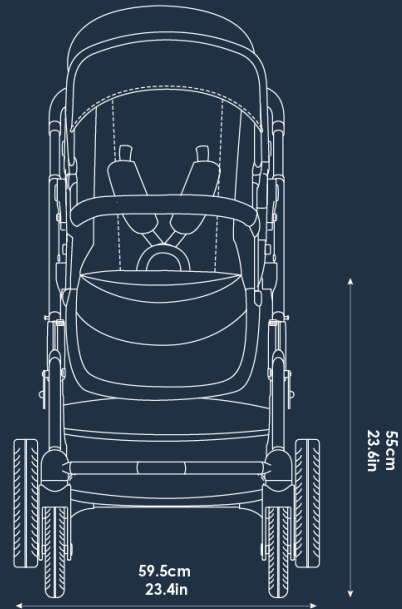

babybee

mio

quick specs

- Seat back height: 53cm/20.8in
- Max. height w canopy open: 67cm/26.4in
- Seat width: 32cm/12.5in
- Seat depth: 22cm/8.7in
- Seat base height from ground (central position): 55cm/21.6in
- Frame weight: 7.8kg/21lbs
- Frame + single seat: 11kg/24lbs
- Frame + Infant Carrier: 11kg/24lbs

stroller dimensions

Frame Width	59.5cm/23.5in
Folded Dimensions - Seat On (LxWxH)	75 x 59.5 x 40cm/29.5 x 23.4 x 15.7in
Max Handlebar Height	102cm/40in
Min Handlebar Height	93cm/36.6in
Front Wheel Diameter	19cm/7.5in
Rear Wheel Diameter	23.5cm/9.2in

seat dimensions

Seat Back Height	53cm/20.8in
Headroom Under Canopy	67cm/26.4in
Seat Depth	22cm/8.7in
Seat Width	32cm/12.6in
Seat Height From Ground	55cm/21.6in
Knee to Footrest	20.5cm/8in

infant carrier dimensions

Infant Carrier (LxWxH)	81cm x 38.5cm x 59cm / 31.8 x 15.1 x 23.2 in (top of canopy) (22.5cm [8.9in] to top of base)
Carriage Height from Ground	47cm/18.5in
Carriage Mattress (LxWxH)	71cm x 30cm x 3cm/27.9 x 11.8 x 1.2in