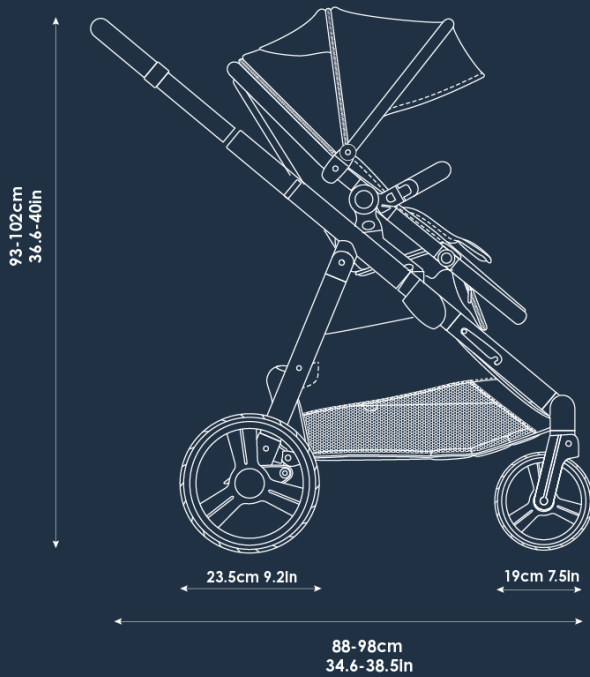

babybee

mio

quick specs

- Seat back height: 53cm/20.8in
- Max. height w canopy open: 67cm/26.4in
- Seat width: 32cm/12.5in
- Seat depth: 22cm/8.7in
- Seat base height from ground (central position): 55cm/21.6in
- Frame weight: 7.8kg/21lbs
- Frame + single seat: 11kg/24lbs
- Frame + Infant Carrier: 11kg/24lbs

stroller dimensions

Frame Width	59.5cm/23.5in
Folded Dimensions - Seat On (LxWxH)	75 x 59.5 x 40cm/29.5 x 23.4 x 15.7in
Max Handlebar Height	102cm/40in
Min Handlebar Height	93cm/36.6in
Front Wheel Diameter	19cm/7.5in
Rear Wheel Diameter	23.5cm/9.2in

seat dimensions

Seat Back Height	53cm/20.8in
Headroom Under Canopy	67cm/26.4in
Seat Depth	22cm/8.7in
Seat Width	32cm/12.6in
Seat Height From Ground	55cm/21.6in
Knee to Footrest	20.5cm/8in

infant carrier dimensions

Infant Carrier (LxWxH)	81cm x 38.5cm x 59cm / 31.8 x 15.1 x 23.2 in (top of canopy) (22.5cm [8.9in] to top of base)
Carriage Height from Ground	47cm/18.5in
Carriage Mattress (LxWxH)	71cm x 30cm x 3cm/27.9 x 11.8 x 1.2in