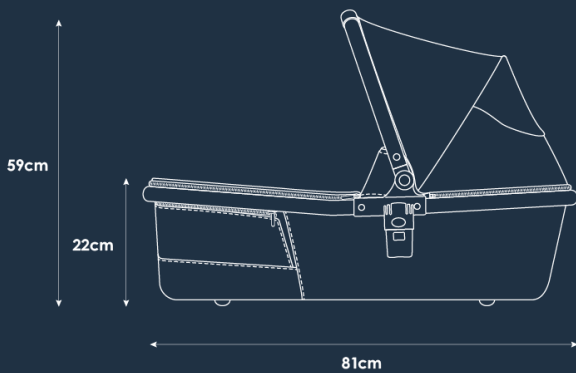

## quick specs

- Seat back height: 53cm
- Max. height w canopy open: 67cm
- Seat width: 32cm
- Seat depth: 22cm
- Seat base height from ground (central position): 65cm
- Frame weight: 9.7kg
- Frame + single seat: 12.9kg
- Frame + seat + carriage: 16.1kg
- Frame + 2 seats: 16.1kg

**stroller dimensions**

Frame Width	60cm
Folded Dimensions - Seat Off (LxWxH)	86cm x 60cm x 34cm
Folded Dimensions - Seat On (LxWxH)	92cm x 60cm x 43cm
Max Handlebar Height	110cm
Min Handlebar Height	99cm
Front Wheel Diameter	19cm
Rear Wheel Diameter	28cm

**seat dimensions**

Seat Back Height	53cm
Headroom Under Canopy	67cm
Seat Depth	22cm
Seat Width	32cm
Seat Height From Ground	65cm
Knee to Footrest	20.5cm

**second seat dimensions**

Second Seat Back Height	53cm
Second Seat Depth	22cm
Second Seat Width	32cm
Second Seat Knee to Footrest	20.5cm

**carriage dimensions**

Carriage (LxWxH)	81cm x 38.5cm x 59cm (top of canopy) (22.5cm to top of carriage base)
Carriage Height from Ground	55cm
Carriage Mattress (LxWxH)	71cm x 30cm x 3cm

duo2