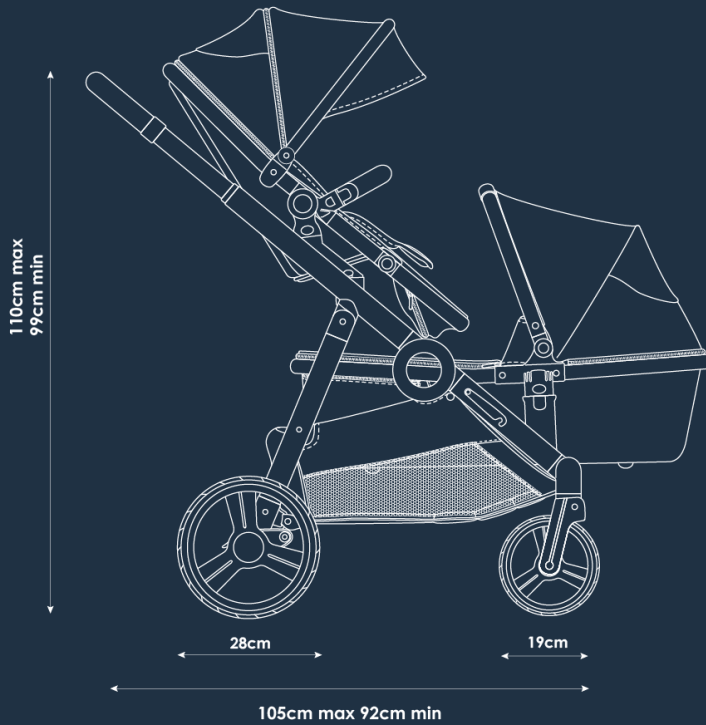

# babybee

## quick specs

- Seat back height: 53cm
- Max. height w canopy open: 67cm
- Seat width: 32cm
- Seat depth: 22cm
- Seat base height from ground (central position): 65cm
- Frame weight: 9.7kg
- Frame + single seat: 12.9kg
- Frame + seat + carriage: 16.1kg
- Frame + 2 seats: 16.1kg

**stroller dimensions**

Frame Width	60cm
Folded Dimensions - Seat Off (LxWxH)	86cm x 60cm x 34cm
Folded Dimensions - Seat On (LxWxH)	92cm x 60cm x 43cm
Max Handlebar Height	110cm
Min Handlebar Height	99cm
Front Wheel Diameter	19cm
Rear Wheel Diameter	28cm

**seat dimensions**

Seat Back Height	53cm
Headroom Under Canopy	67cm
Seat Depth	22cm
Seat Width	32cm
Seat Height From Ground	65cm
Knee to Footrest	20.5cm

**second seat dimensions**

Second Seat Back Height	53cm
Second Seat Depth	22cm
Second Seat Width	32cm
Second Seat Knee to Footrest	20.5cm