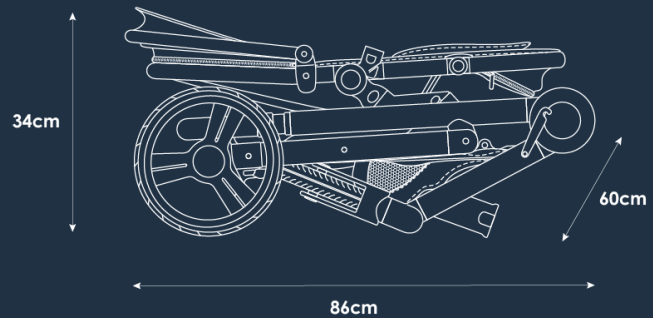

## quick specs

- Seat back height: 53cm
- Max. height w canopy open: 67cm
- Seat width: 32cm
- Seat depth: 22cm
- Seat base height from ground (central position): 65cm
- Frame weight: 9.7kg
- Frame + single seat: 12.9kg
- Frame + seat + carriage: 16.1kg
- Frame + 2 seats: 16.1kg

**stroller dimensions**

Frame Width	60cm
Folded Dimensions - Seat Off (LxWxH)	86cm x 60cm x 34cm
Folded Dimensions - Seat On (LxWxH)	92cm x 60cm x 43cm
Max Handlebar Height	110cm
Min Handlebar Height	99cm
Front Wheel Diameter	19cm
Rear Wheel Diameter	28cm

**seat dimensions**

Seat Back Height	53cm
Headroom Under Canopy	67cm
Seat Depth	22cm
Seat Width	32cm
Seat Height From Ground	65cm
Knee to Footrest	20.5cm

**second seat dimensions**

Second Seat Back Height	53cm
Second Seat Depth	22cm
Second Seat Width	32cm
Second Seat Knee to Footrest	20.5cm

**carriage dimensions**

Carriage (LxWxH)	81cm x 38.5cm x 59cm (top of canopy) (22.5cm to top of carriage base)
Carriage Height from Ground	55cm
Carriage Mattress (LxWxH)	71cm x 30cm x 3cm

duo2