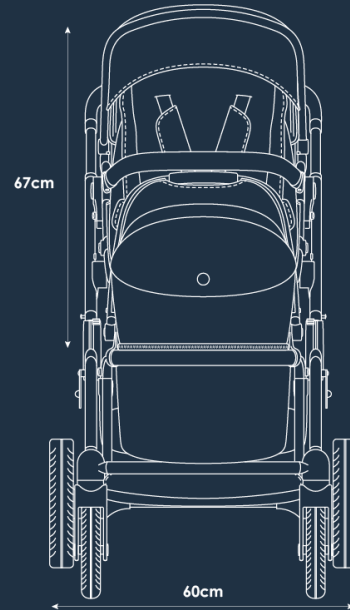

## quick specs

- Seat back height: 53cm
- Max. height w canopy open: 67cm
- Seat width: 32cm
- Seat depth: 22cm
- Seat base height from ground (central position): 65cm
- Frame weight: 9.7kg
- Frame + single seat: 12.9kg
- Frame + seat + carriage: 16.1kg
- Frame + 2 seats: 16.1kg

**stroller dimensions**

Frame Width	60cm
Folded Dimensions - Seat Off (LxWxH)	86cm x 60cm x 34cm
Folded Dimensions - Seat On (LxWxH)	92cm x 60cm x 43cm
Max Handlebar Height	110cm
Min Handlebar Height	99cm
Front Wheel Diameter	19cm
Rear Wheel Diameter	28cm

**seat dimensions**

Seat Back Height	53cm
Headroom Under Canopy	67cm
Seat Depth	22cm
Seat Width	32cm
Seat Height From Ground	65cm
Knee to Footrest	20.5cm

**second seat dimensions**

Second Seat Back Height	53cm
Second Seat Depth	22cm
Second Seat Width	32cm
Second Seat Knee to Footrest	20.5cm

**carriage dimensions**

Carriage (LxWxH)	81cm x 38.5cm x 59cm (top of canopy) (22.5cm to top of carriage base)
Carriage Height from Ground	55cm
Carriage Mattress (LxWxH)	71cm x 30cm x 3cm

duo2