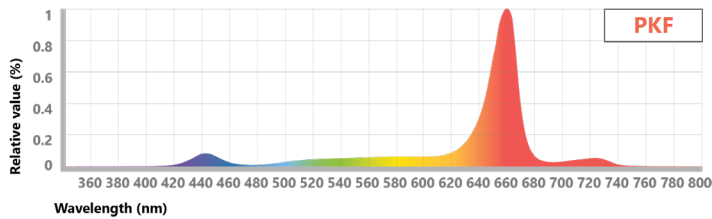

Spectra

Type R

High red light to optimize plant growth and photosynthesis

Type F

Encourages a stretching and expansion response for more robust growth

Type V

Lowest red light for secondary metabolite production to promote plant structure and leaf mass