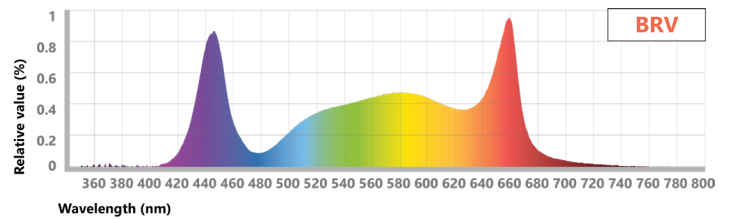

Type BR

Increased blue ratio boosts secondary metabolite production to promote crop quality and phytochemical profile