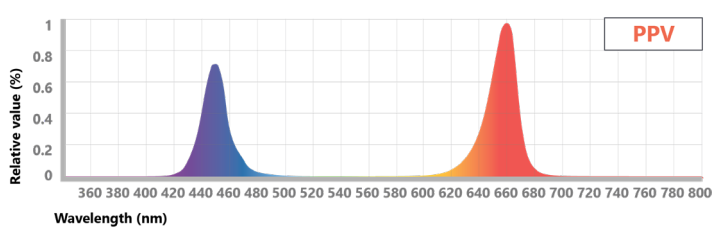

Spectra

Type R

High red light to optimize plant growth and photosynthesis

Type F

Encourages a stretching and expansion response for more robust growth

Type V

Lowest red light for secondary metabolite production to promote plant structure and leaf mass