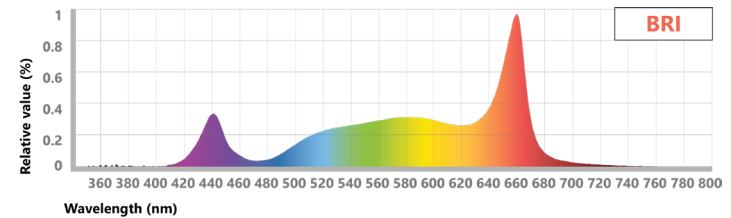

Type BR

Increased blue ratio boosts secondary metabolite production to promote crop quality and phytochemical profile