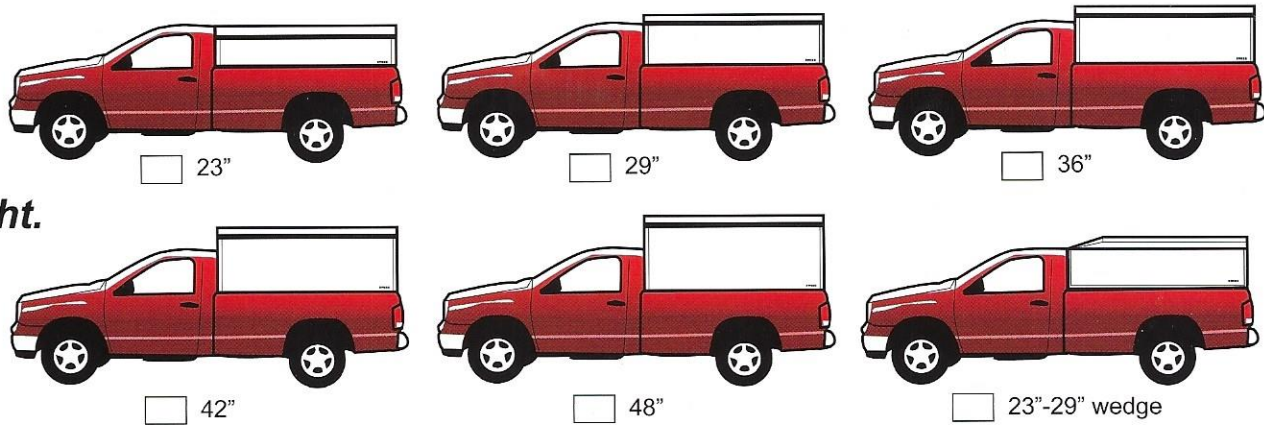

Design your own SWISS Heavy Duty Unit.

1 Choose your height.

☐ custom