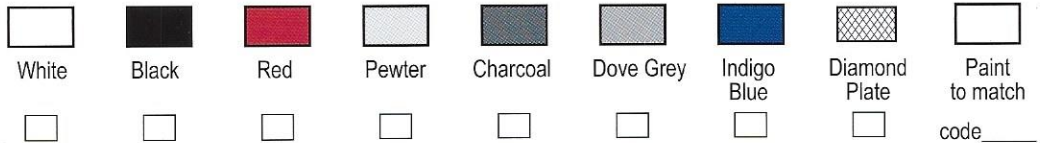

White

Black

Red

Pewter

Charcoal

Dove Grey

Indigo Blue

OR . . .

Design your own SWISS Heavy Duty Unit.

1 Choose your height.

custom

2 Choose your color.

Colors are approximate. View dealers color samples for better matches.

3 Choose your front window.

Standard Solid Front - No Window

Mitered Picture
 Aluminum Mesh

Mitered Slider
 Aluminum Mesh

Radius Picture
 Drop Down
 Aluminum Mesh

Radius Slider
 Drop Down
 Aluminum Mesh

4 Choose your rear door.

Black T handle standard on half-gate and hatch back doors.
 Black L handle standard on double doors and walk-in doors.
 Optional stainless fold-down T handle.