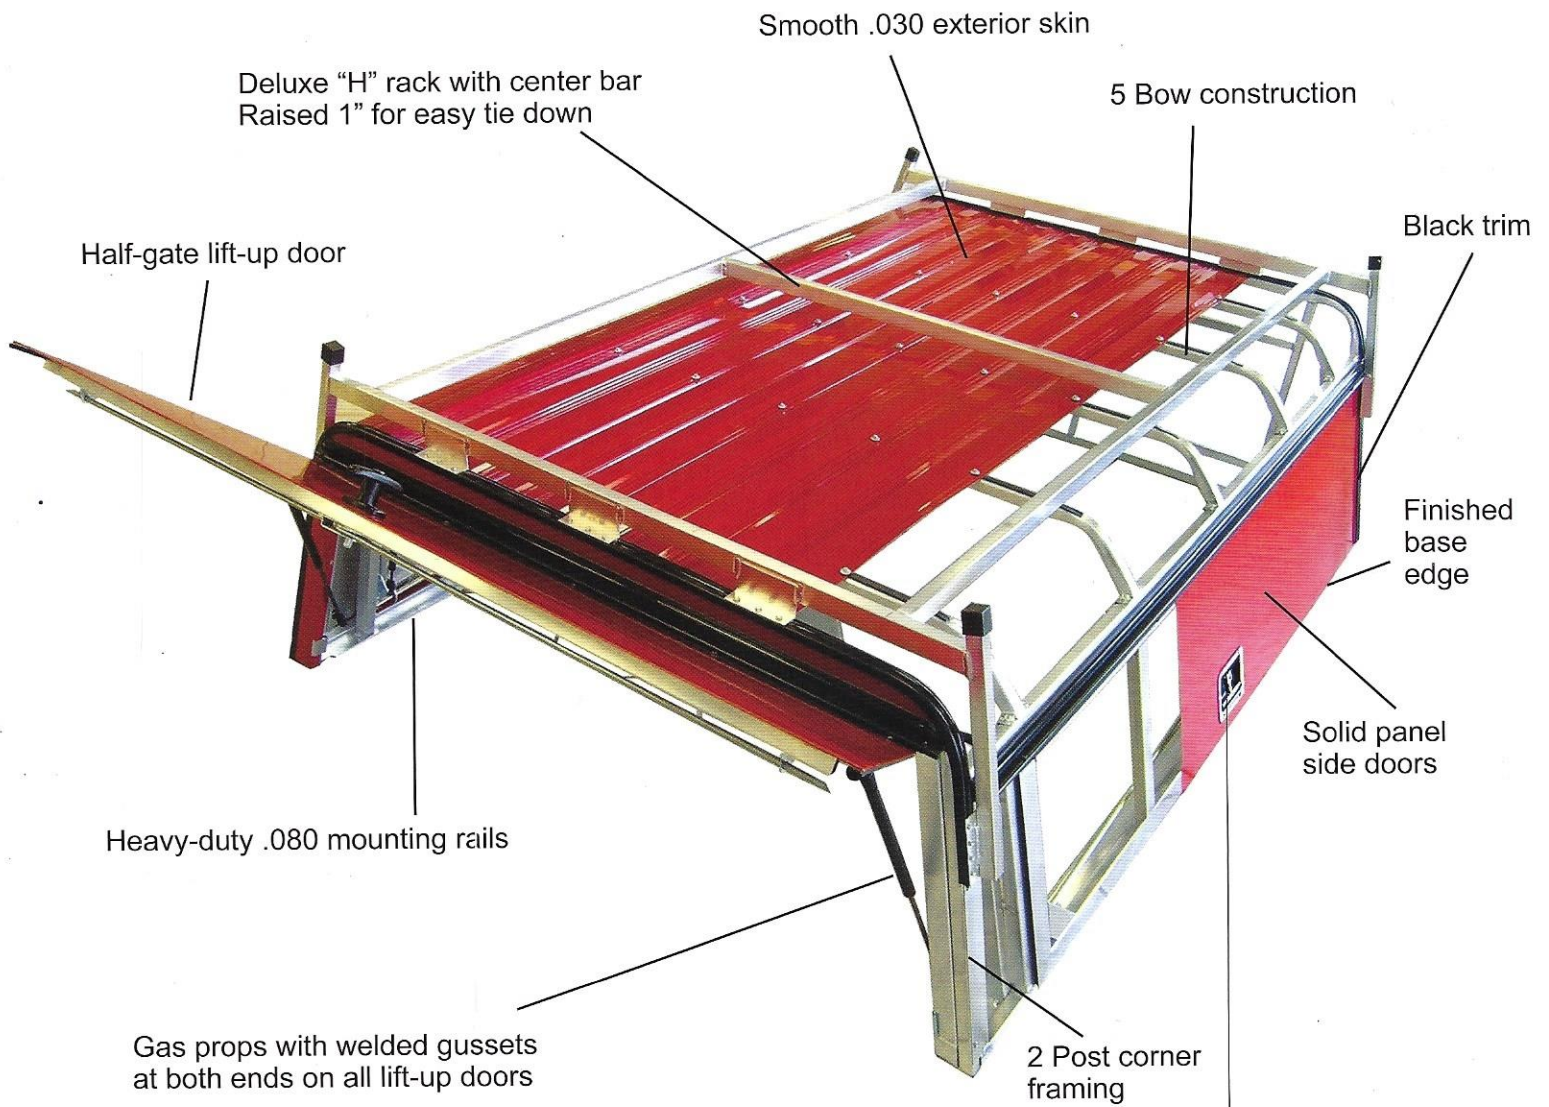

Commercial grade, structure, finish & hardware are STANDARD . . .

Standard Height 23"

Stainless fold-down T handle
& 3 point latching on all side doors

Choice of 7 standard colors:

Colors are approximate. View dealers color samples for better matches.

Design your own SWISS Heavy Duty Unit.

1 Choose your height.

custom

2 Choose your color.

Colors are approximate. View dealers color samples for better matches.

3 Choose your front window.

Standard Solid Front - No Window

Standard Half-Gate
 Solid - No Window
 Inner Skin

Standard Half-Gate
 With Mitered Window
 Aluminum Mesh
 Inner Skin

Standard Half-Gate
 With Radius Window
 Aluminum Mesh
 Inner Skin

Double Doors
 Solid - No Window
 Inner Skin

5 Choose your side options.

Popular doors shown.
Custom sizes available.

Solid Sides - No Door Driver Passenger

Inner Door Skins

Doors

Standard Door

Driver Passenger

Full Length Door 88"
(8' beds)