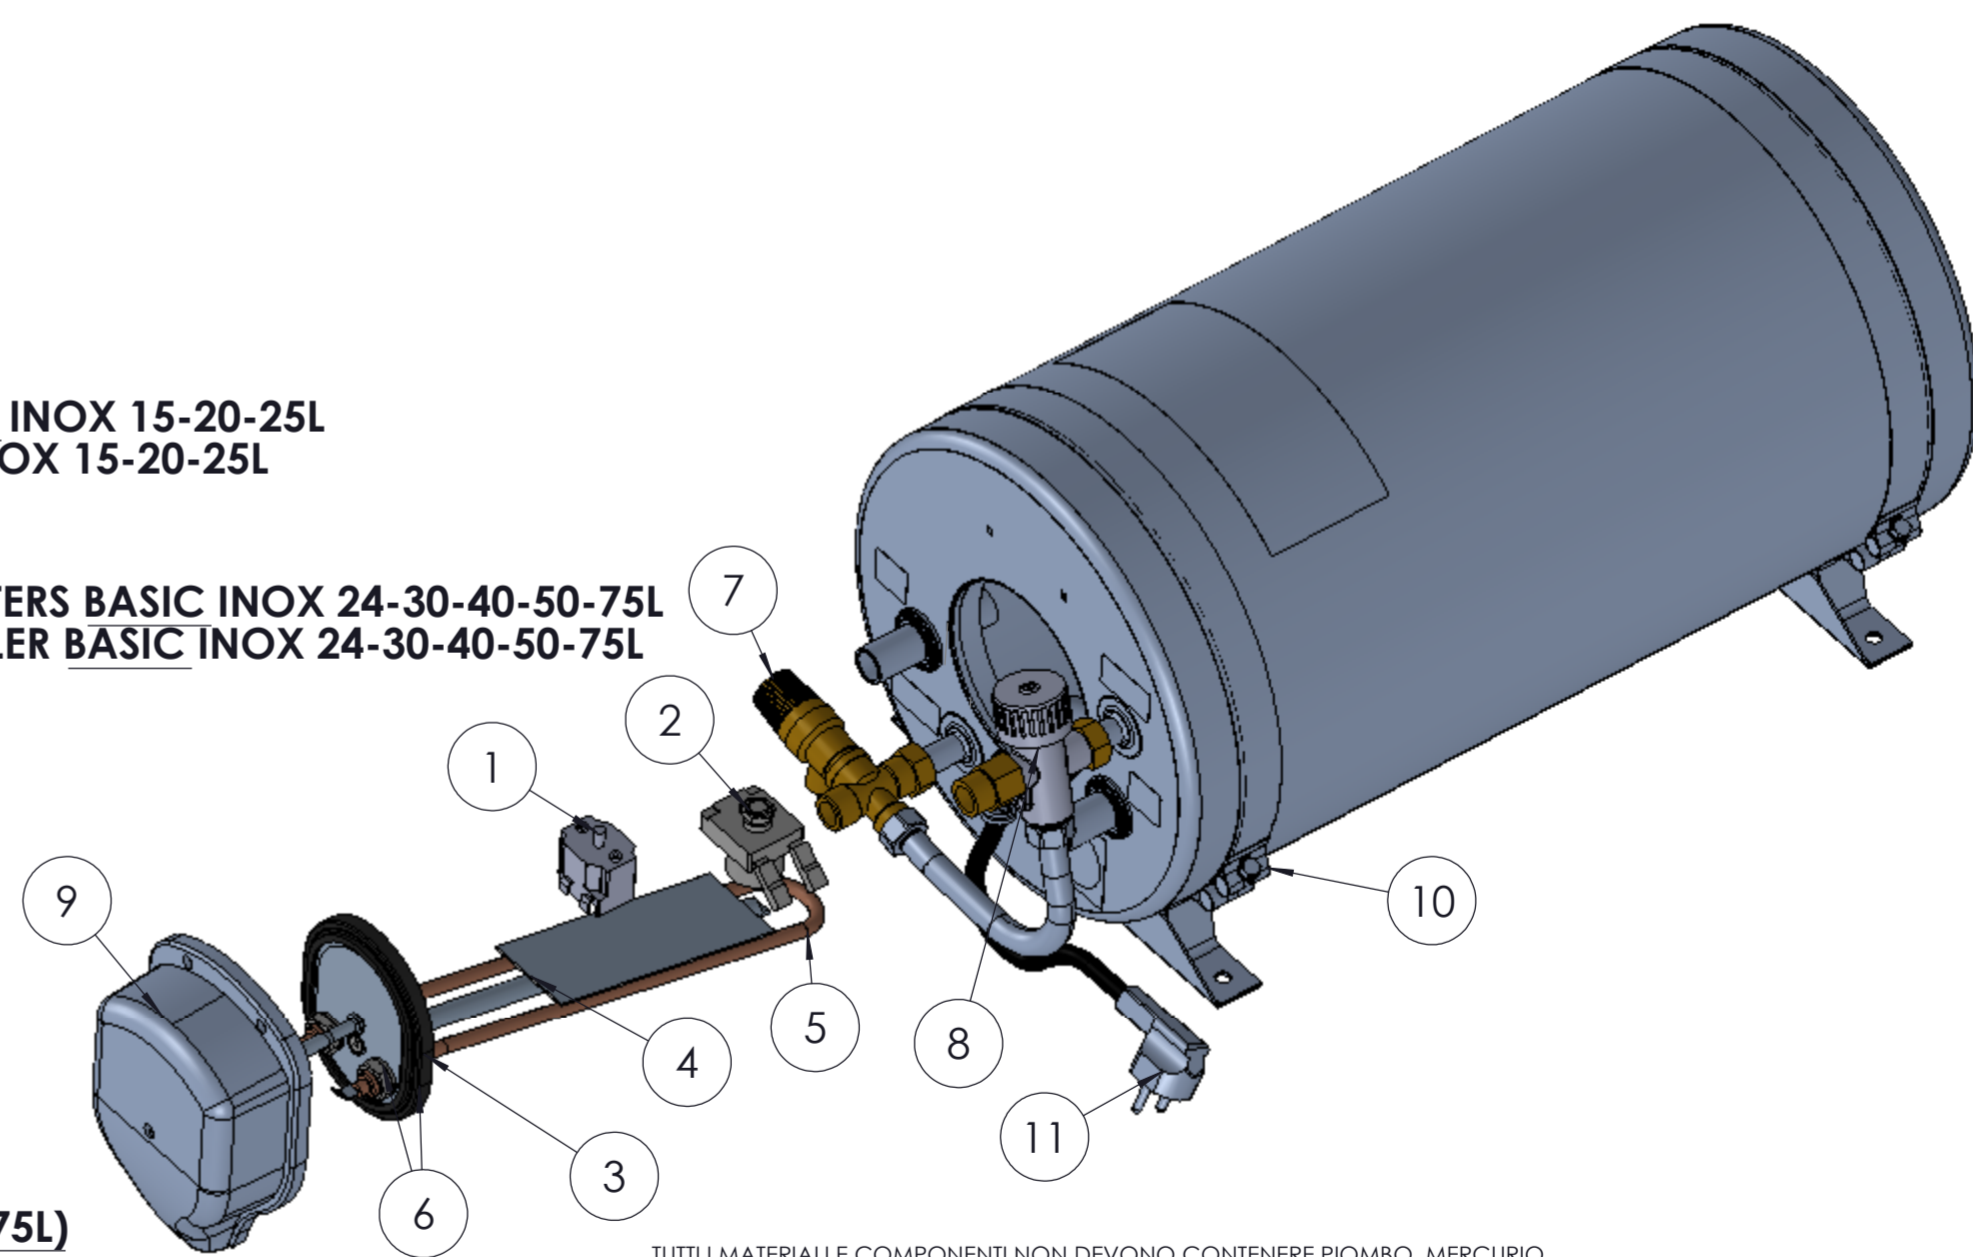

8

SEB00073AA
POWER CABLE WITH UK PLUG
CAVO ALIMENTAZIONE CON SPINA UK

SEB00080AA
POWER CABLE WITH USA PLUG
CAVO ALIMENTAZIONE CON SPINA USA

4

9

5

SBE00047AA + SBE00199AA
GREY+WHITE PLASTIC COVER BASIC WATER HEATERS BASIC INOX 24-30-40-50-75L
COPERTURA IN PLASTICA GRIGIA + BIANCA BOILER BASIC INOX 24-30-40-50-75L

SEE00014HA
HEATING ELEMENT 115V/750W WITH GASKET (STANDARD 115V)
KIT RESISTENZA 115V/750W CON GUARNIZIONI (STANDARD 115V)

SEE00015LA
HEATING ELEMENT 230V/1200W WITH GASKET (OPZ. ONLY FOR SLIM VERSION 20-25L - BASIC VERSION 40-50-75L)
KIT RESISTENZA 230V/1200W CON GUARNIZIONI (OPZ. SOLO PER SLIM 20-25L - BASIC 40-50-75L)

SEE00023HA
HEATING ELEMENT 115V/1200W WITH GASKET (OPZ. ONLY FOR SLIM VERSION 20-25L - BASIC VERSION 40-50-75L)
KIT RESISTENZA 115V/1200W CON GUARNIZIONI (OPZ. SOLO SLIM 20-25L - BASIC 40-50-75L)

SEE00016LA
HEATING ELEMENT 230V/2000W WITH GASKET (OPZ. ONLY FOR SLIM VERSION 20-25L - BASIC VERSION 50-75L)
KIT RESISTENZA 230V/2000W CON GUARNIZIONI (OPZ. SOLO PER SLIM 20-25L - BASIC 50-75L)

TUTTI I MATERIALI E COMPONENTI NON DEVONO CONTENERE PIOMBO, MERCURIO, CADMIO, CROMO ESAVALENTE, BIFENILI POLIBROMURATI (PBB) O ETER DI DIFENILE POLIBROMURATO (PBDE).
(Direttiva 2002/95/CE del Parlamento Europeo e del Consiglio del 23 gennaio 2003)

BASIC/ SLIM WATER HEATERS						
Pos.	DENOMINAZIONE	Q	Materiale	Stato/Unific.	Peso	Codice
Tolleranze generali	Caratteristiche speciali da P-PRO	Disegnato	Data	Scala	Cod. prov.	
ISO 2768 - m	⊕ CRITICA ⊕ IMPORTANTE			1:10	Sost. II	
Via dei Ronchi, 11 - 47866 Sant'Agata Feltria (RN) Tel. +39 0541 848 030 - Fax +39 0541 848 563			CODICE			
Disegno eseguito con CAD vietata la modifica manuale						
A termini di legge ci riserviamo la proprietà di questo disegno con divieto di riproduzione senza la nostra autorizzazione						

N° Data Dis. MODIFICHE