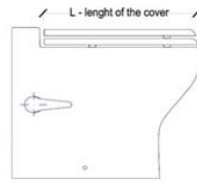

L is the length of the cover | L è la lunghezza del coperchio

1/3

X -LIGHT		
CARBON	PAINTED	
T-475	T-684	CARBON FIBRE SEAT AND COVER
PRIVILEGE		
		L=48 cm
WHITE		
T-623		THERMOSETTING SEAT AND COVER WITH SOFT CLOSING SYSTEM
NEW EVOLUTION		
WHITE		
T-623		THERMOSETTING SEAT AND COVER WITH SOFT CLOSING SYSTEM
		*2010 EVO MODEL T-154 / *2010-2017 MODEL T-781TBFR
BREEZE		
		L=42 cm
WHITE		
T-278TBFR/CN		THERMOSETTING SEAT AND COVER WITH SOFT CLOSING SYSTEM AND FAST REMOVING HINGES
T-630/B		HINGES BREEZE WITH THERMOSETTING SEAT AND COVER WITH SOFT CLOSING AND FAST REMOVING HINGES
E-BREEZE		
		L=42 cm
WHITE		
T-758		SHOWER TOILET - E-BREEZE ELECTRONIC SEAT AND COVER