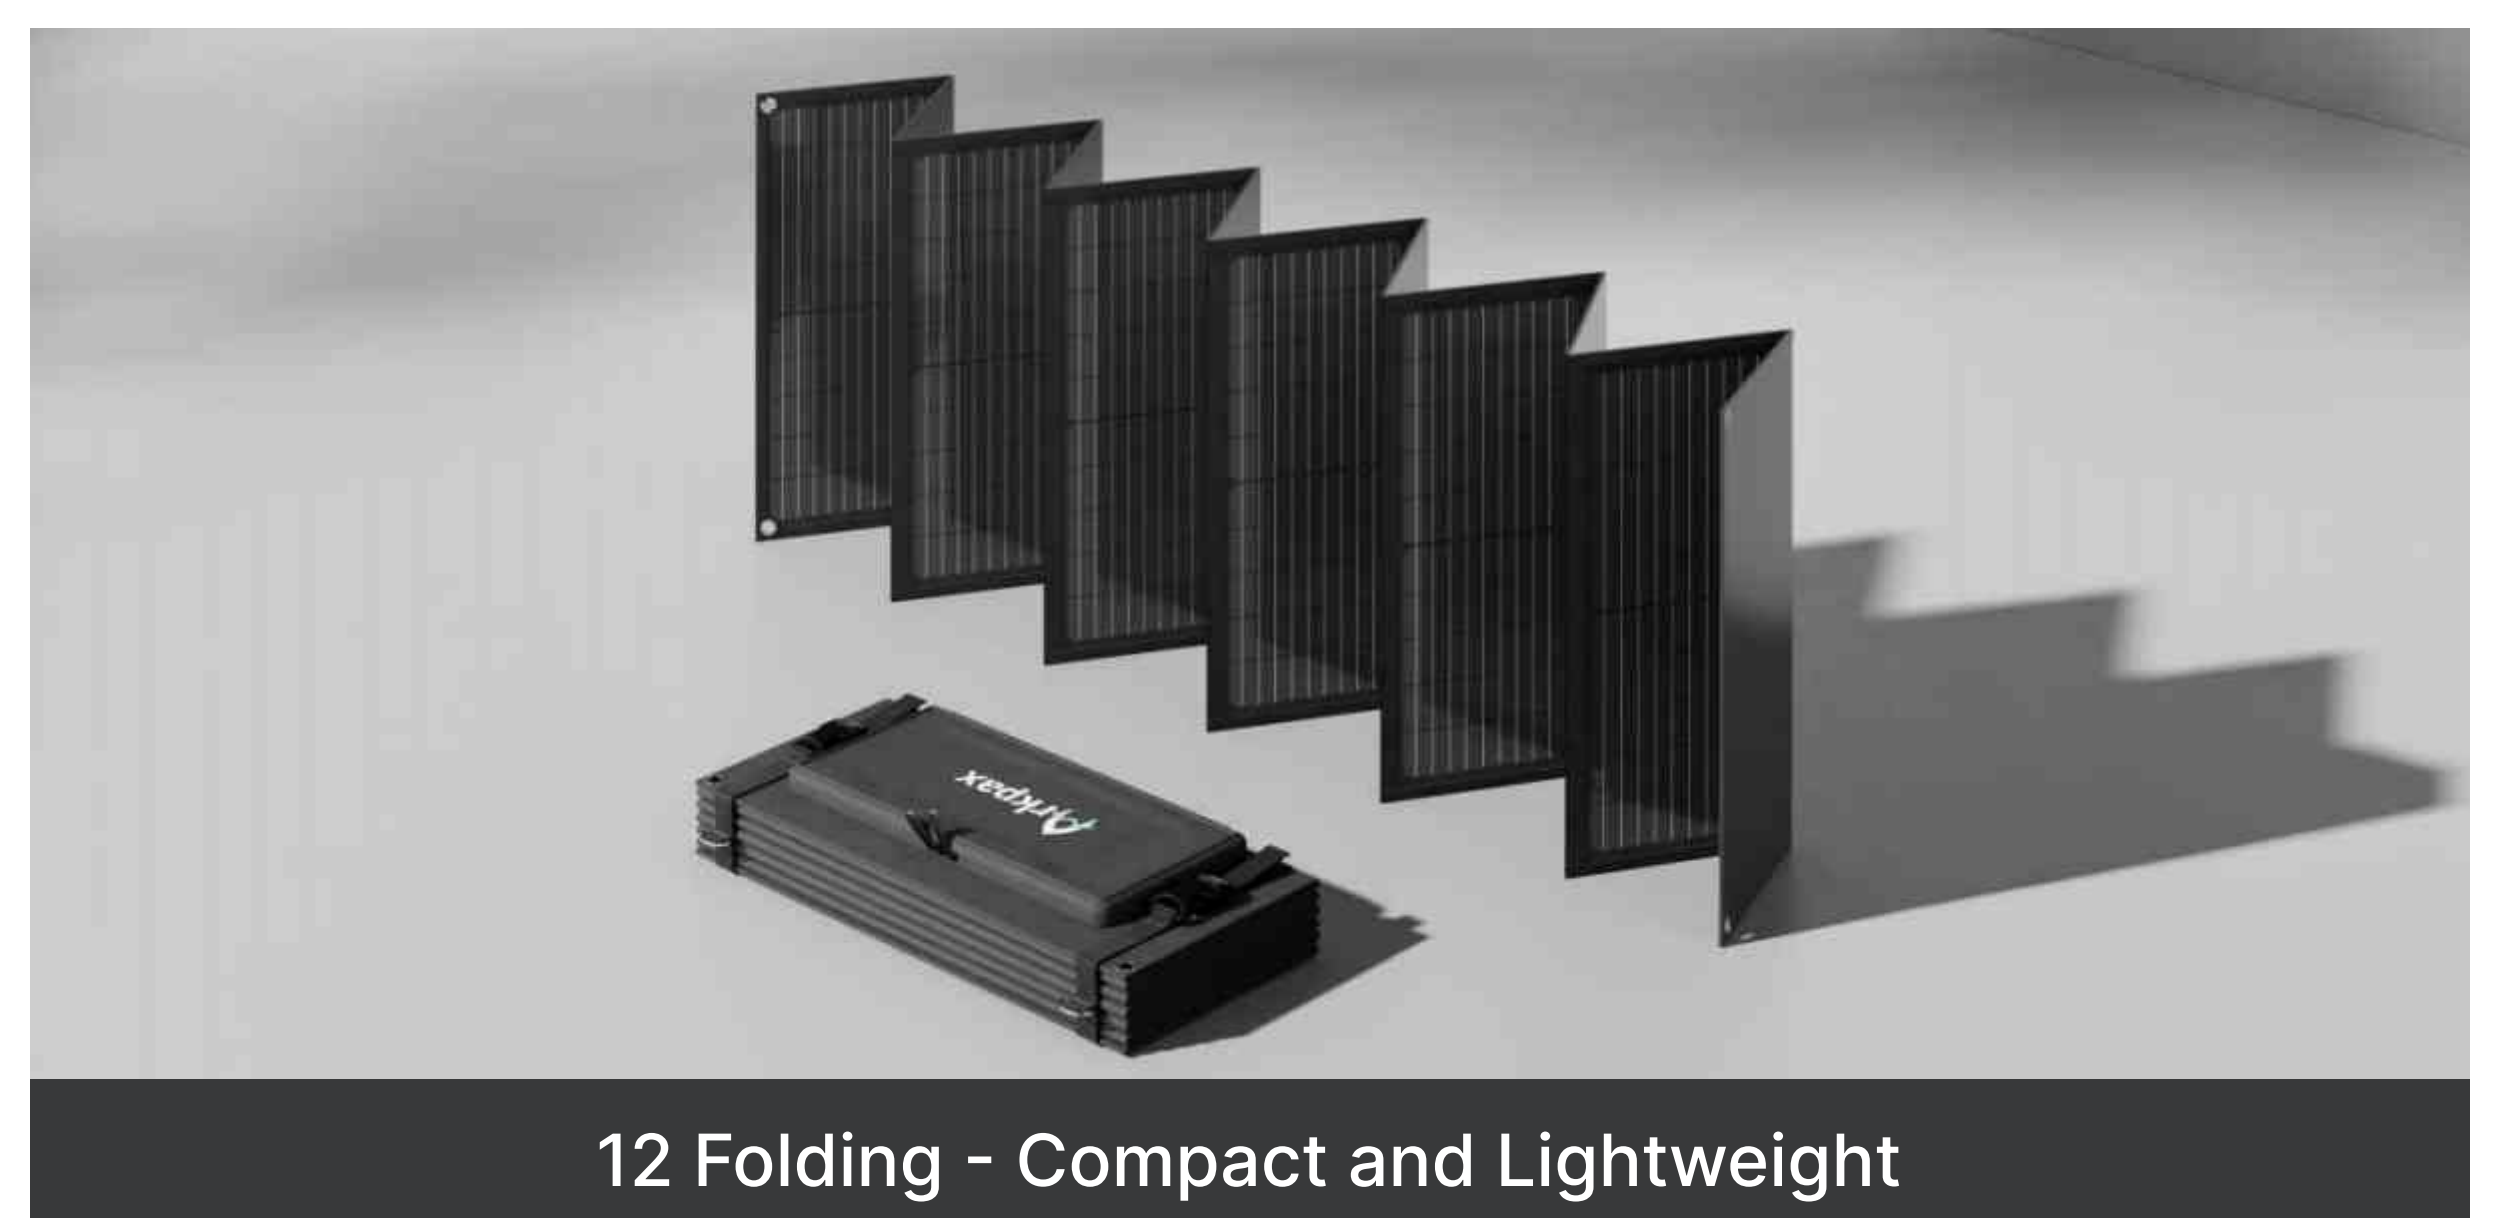

Angle-adjustable Design

12 Folding - Compact and Lightweight

200W Flexible Solar Panel

IP65 Weather-resistant

Arkpax

So Waterproof So Protected

Get in touch! Scan to connect.

Email : info@arkpax.com