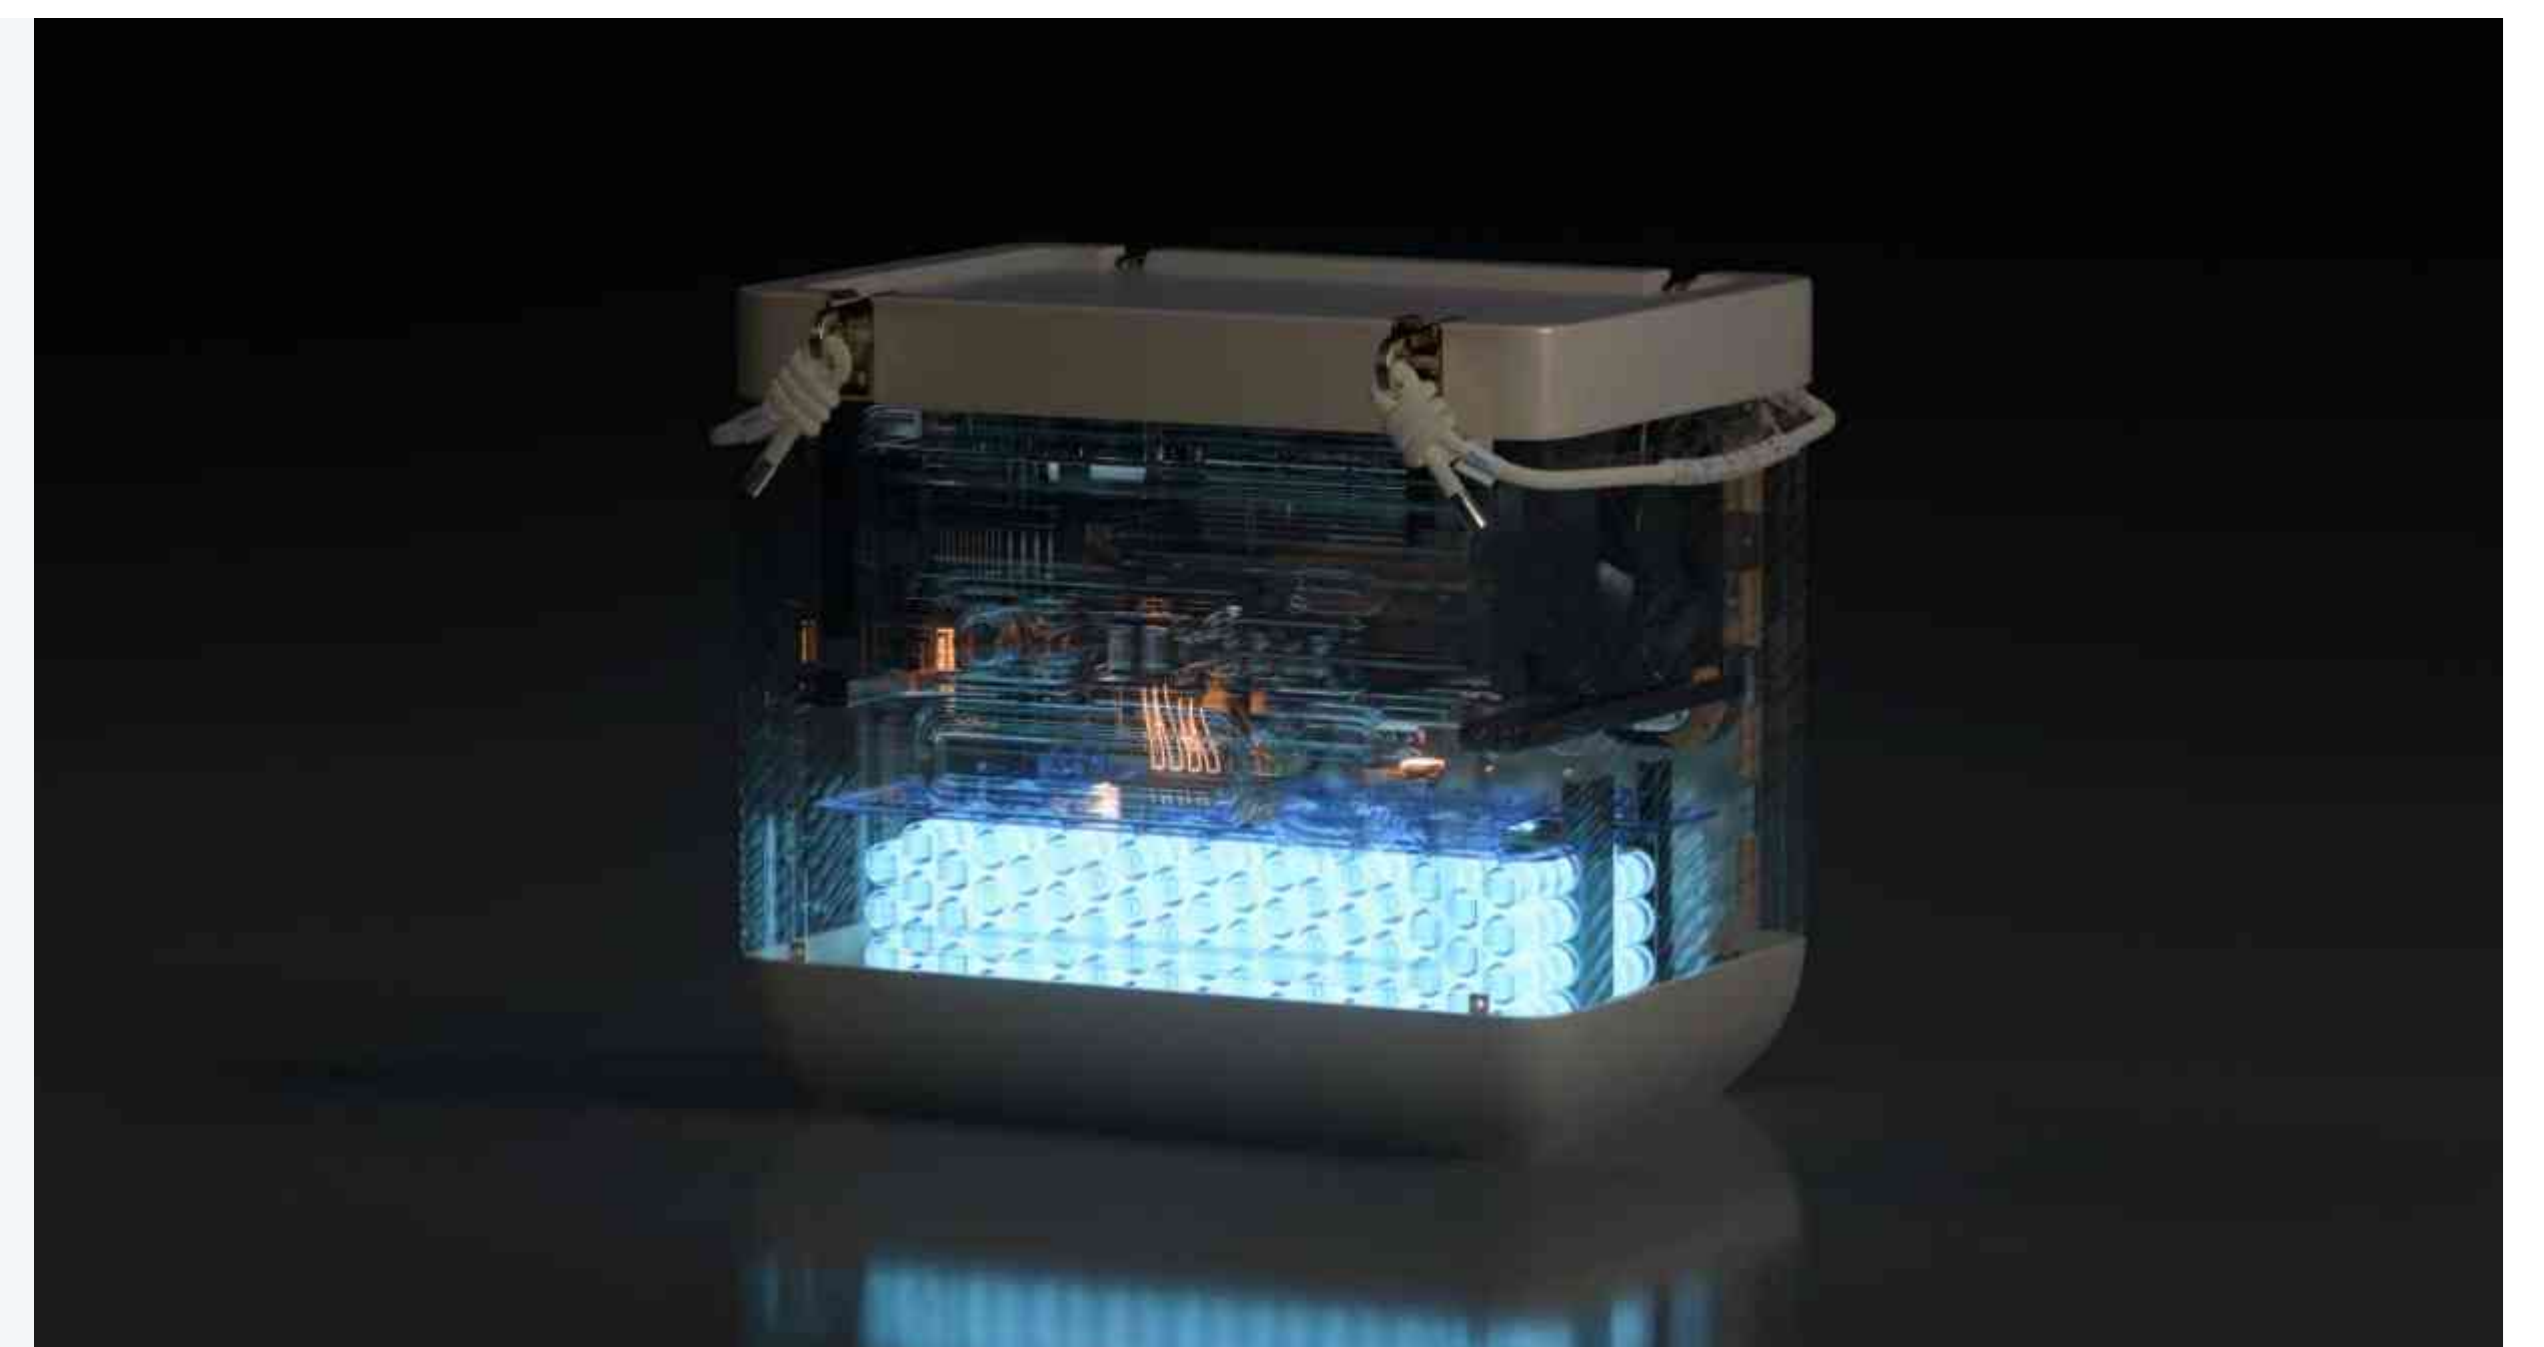

Arkpax: Buzzing Worldwide

Arkpax's Technology

UltraSeal

UltraSeal Waterproof Tech

With UltraSeal tech, whether you are out on the ocean, or in the middle of a rainy forest, our IP67 waterproof Ark series are perfect for even the most challenging outdoor environments. Anytime it gets dirty, you can wash it in seconds.

"IP67 water-resistant for immersion up to 1 meter for 30 minutes."

BMS (Battery Management System)

We use multiple advanced technologies to provide up to 35 protections and ensure that our power stations provide a consistent and stable power supply anytime, anywhere.