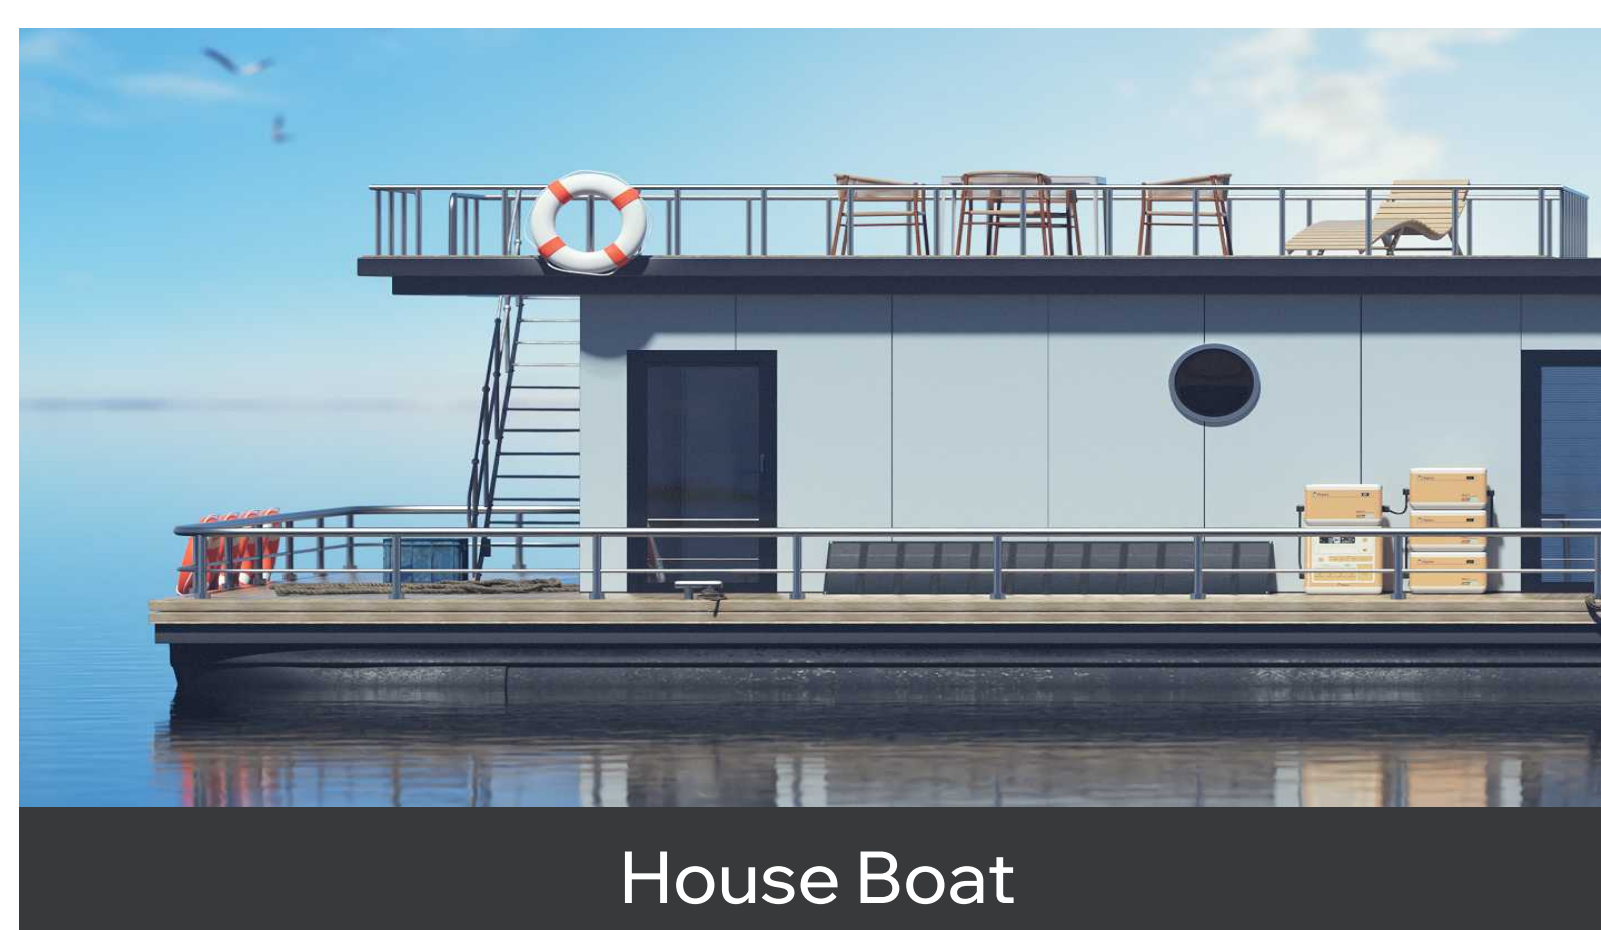

IP67

Dustproof & Waterproof Solar Generator for Boating & Fishing

Explore Endless Adventures, Fearlessly Navigate Every Wave.

In the midst of your boating adventures, whether navigating turbulent rivers or cruising vast oceans, the Arkpax Power Station stands as your most formidable companion.

10ms
UPS

Expandable from
2.3KWh
to
25.3KWh

UltraSeal IP67 Dustproof & Waterproof

800W Solar Charging

Robust and Portable Suitcase Design

Extremely Versatile

Sailing

House Boat