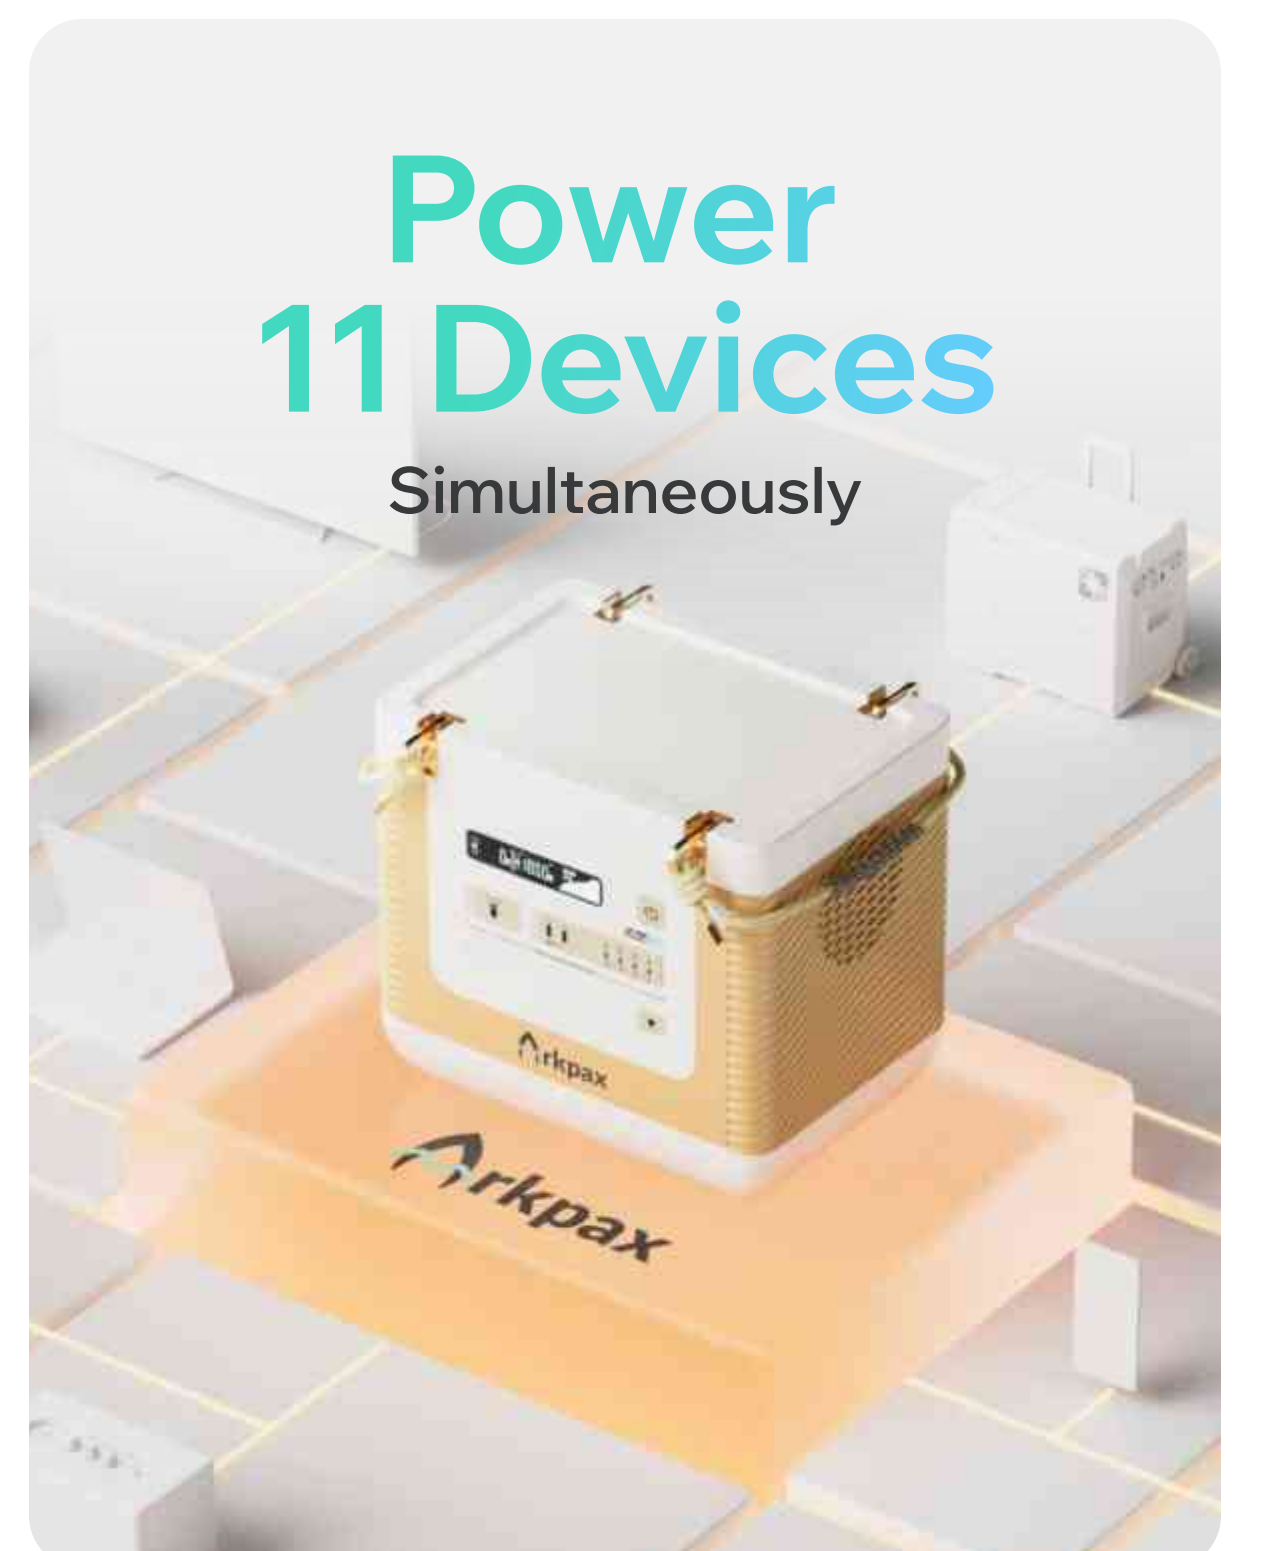

Fishing Boats → Ark Mini 600W

Cruiser → Ark Nano 300W

Water-sports → Ark Nano 300W

Sailboat → Ark 1800W

Yachts → Ark Evo 1800W

Houseboat → Ark Pro 2400W

Ark 1800W

IP67 Water and Dust Resistant
Fear No Water and Dust Damage