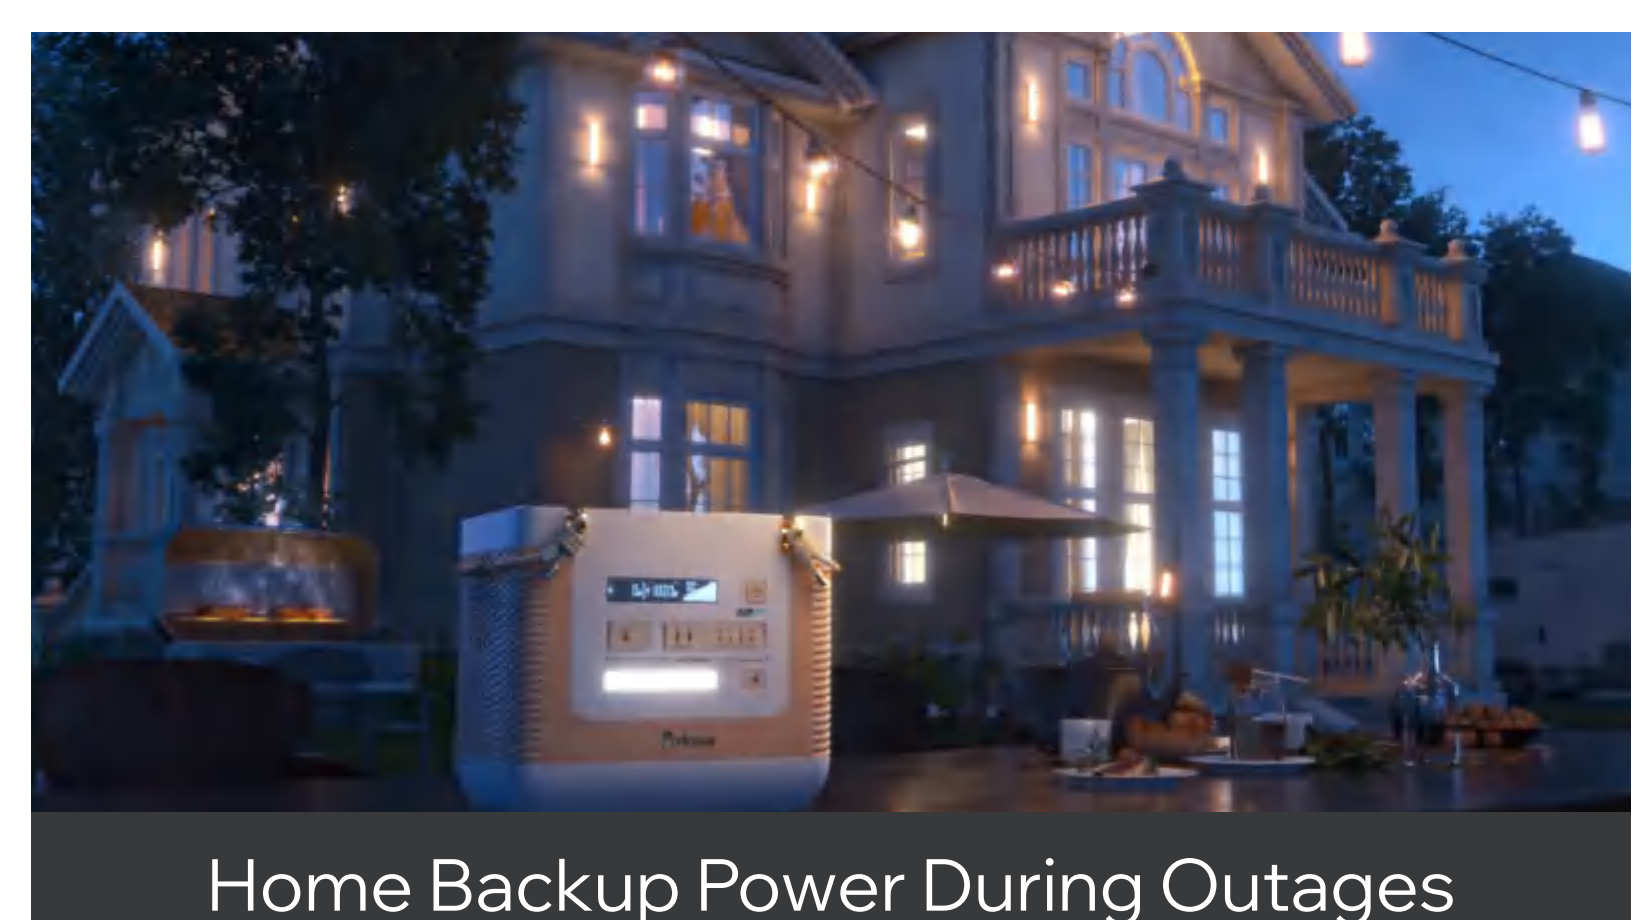

Emergency Rescue

Home Backup Power During Outages