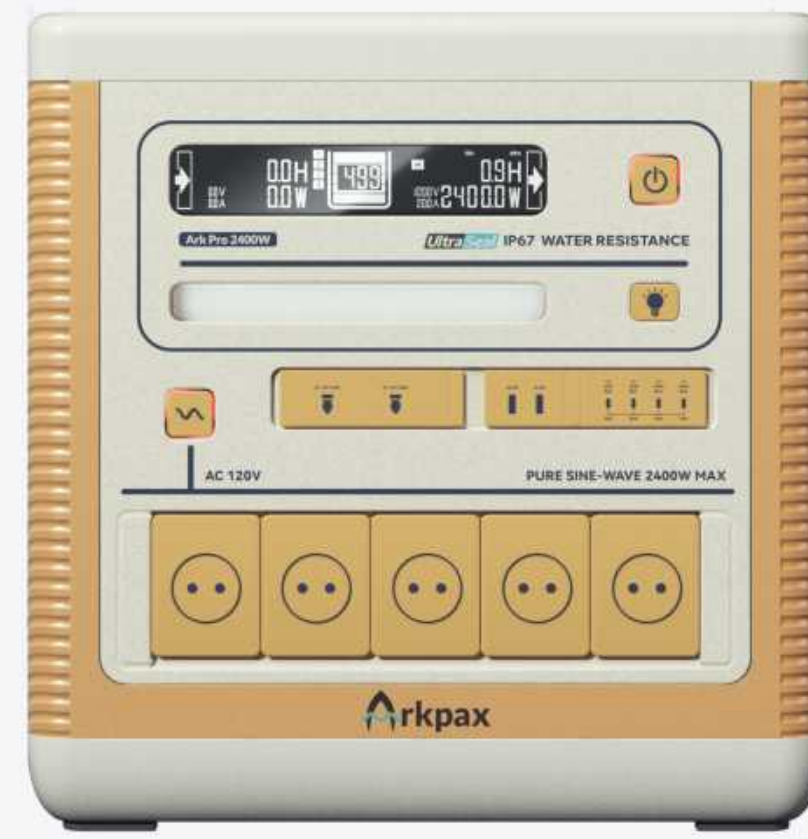

7Hr (240W Car Outlet)

Appliance Runtimes

GPS Fishfinder
500W
3 Hr

Portable Refrigerator
120W
12.5 Hr

Marine Radio
25W
60 Hr

Laptop
60W
25 Times

Coffee Maker
1000W
1.5 Hr

Electric Cooker
1200W
1.2 Hr

Hair Dryer
1600W
0.9 Hr

Ark Pro 2400W

IP Rating:
(Dustproof & Waterproof)

IP67

AC Output:

2400W (Surge 4800W)

Capacity: **2300Wh**

Output Ports: **13 (AC x 5)**