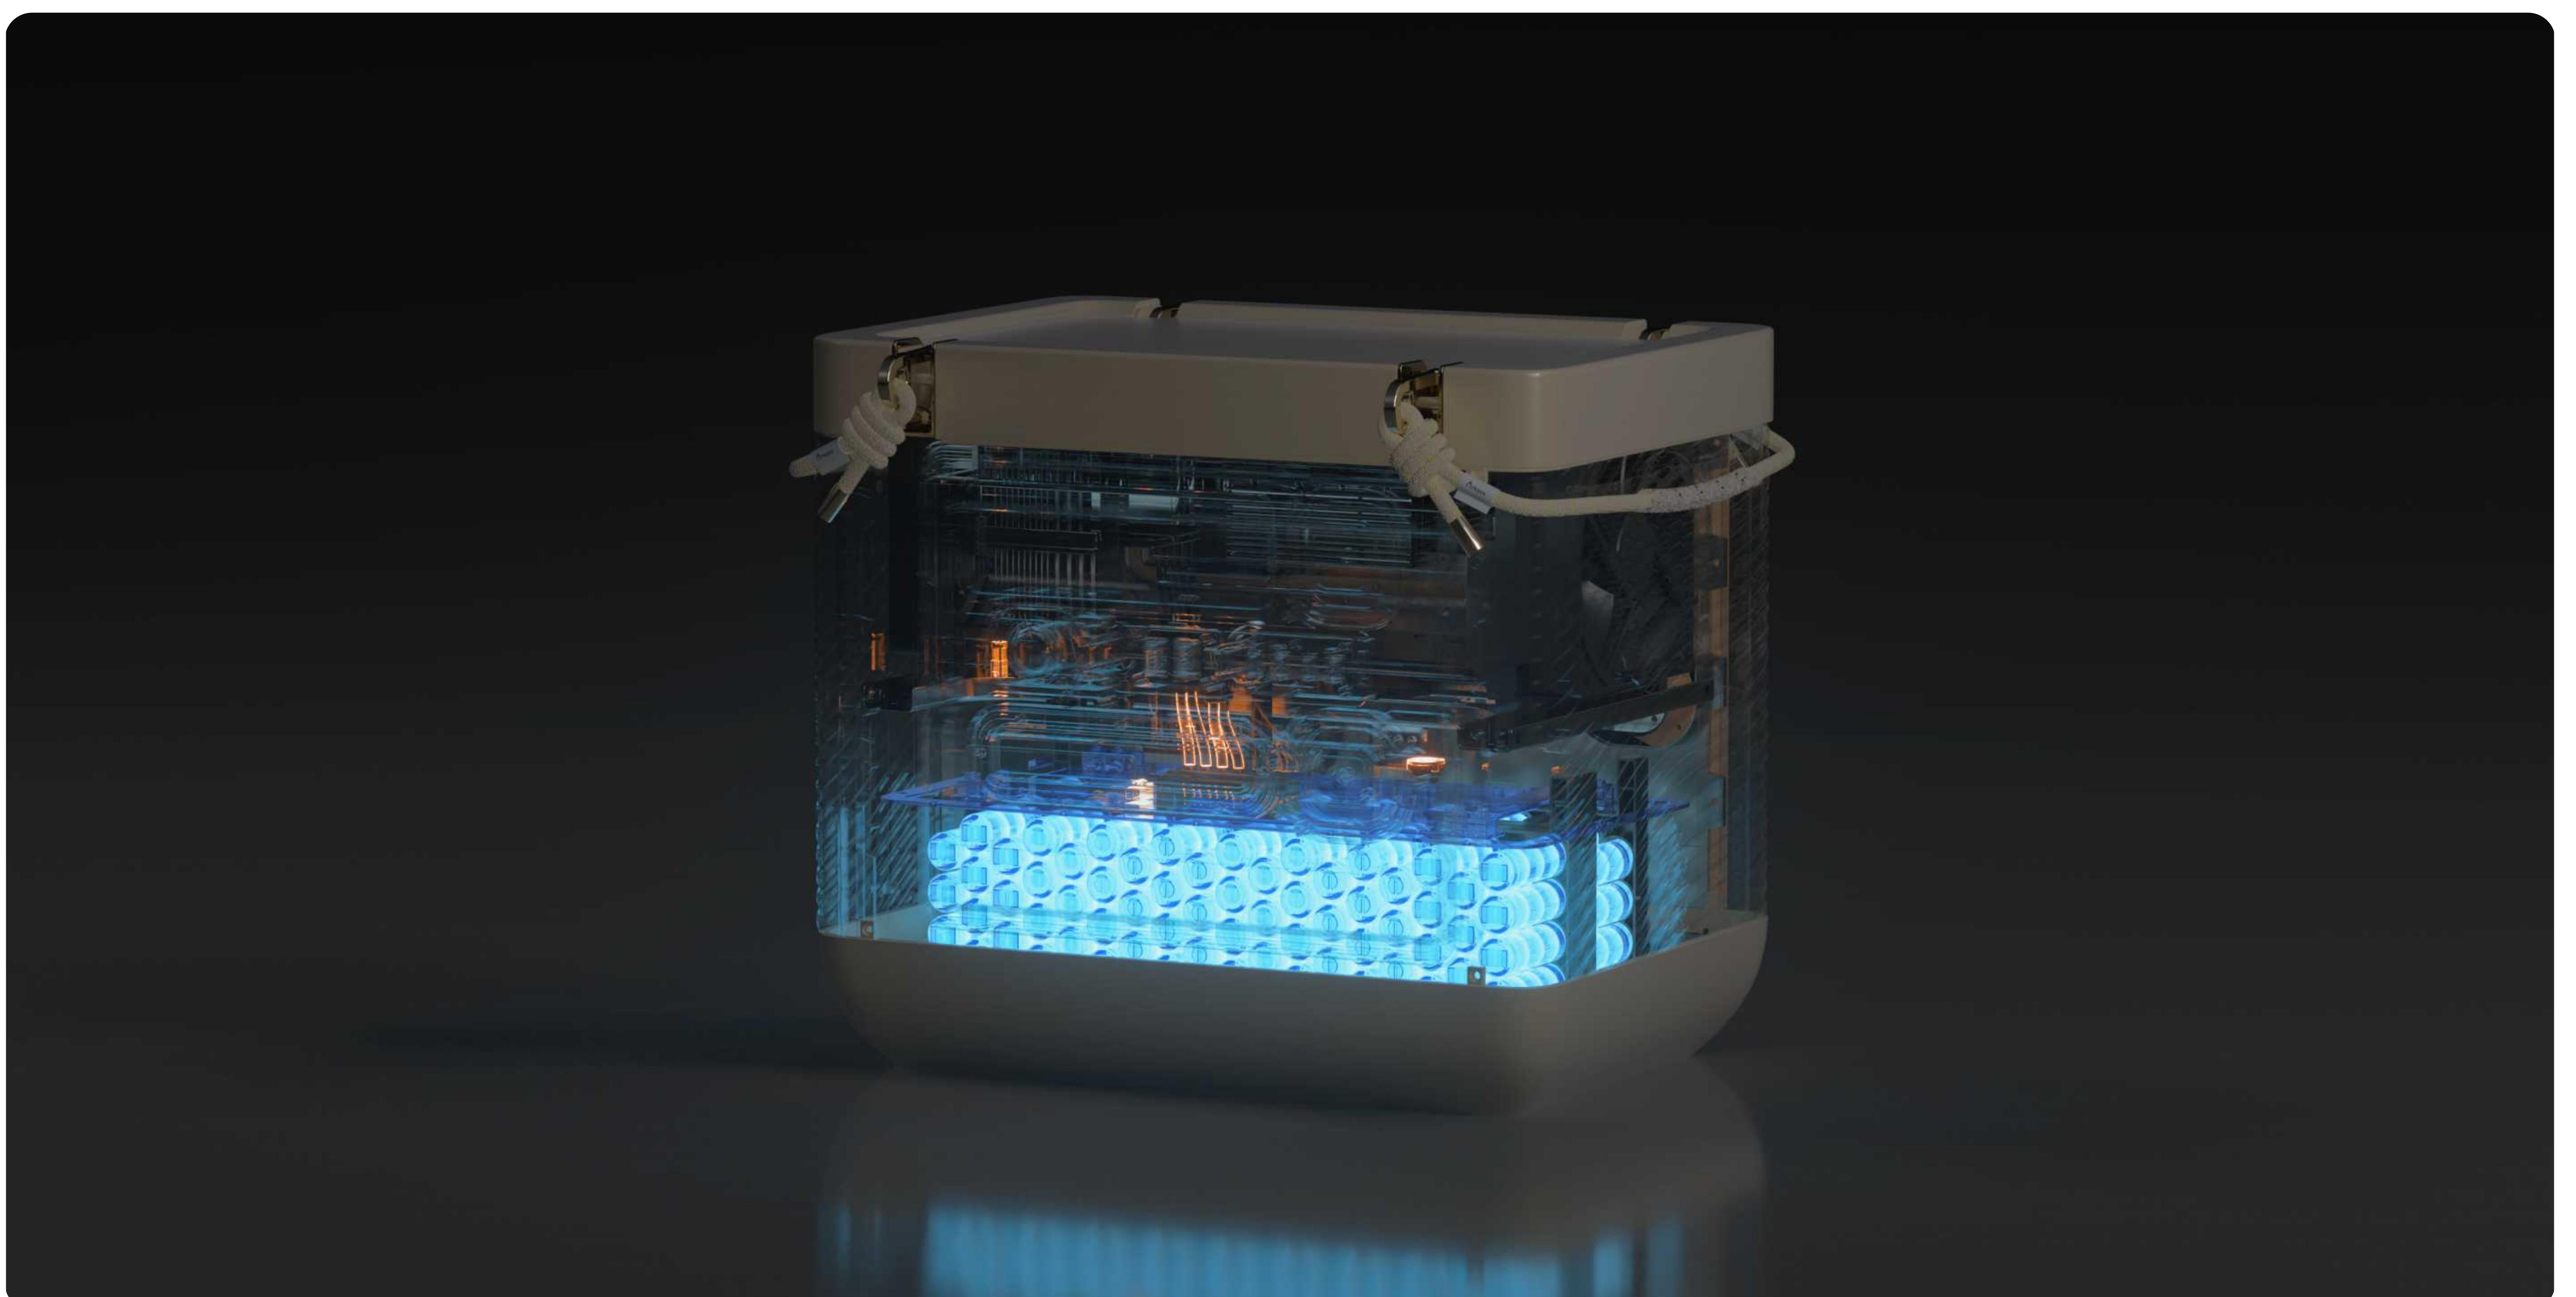

Ark Evo 1800W

3000+ Charge Cycles to 80% &
10 Years of Resilient Performance

Experience the longevity and reliability of our cutting-edge batteries, designed to stay healthy through 1000 Charge Cycles to 80% of usage. Invest in the future of dependable energy today!

3000+
Charge Cycles

10
Years of Use