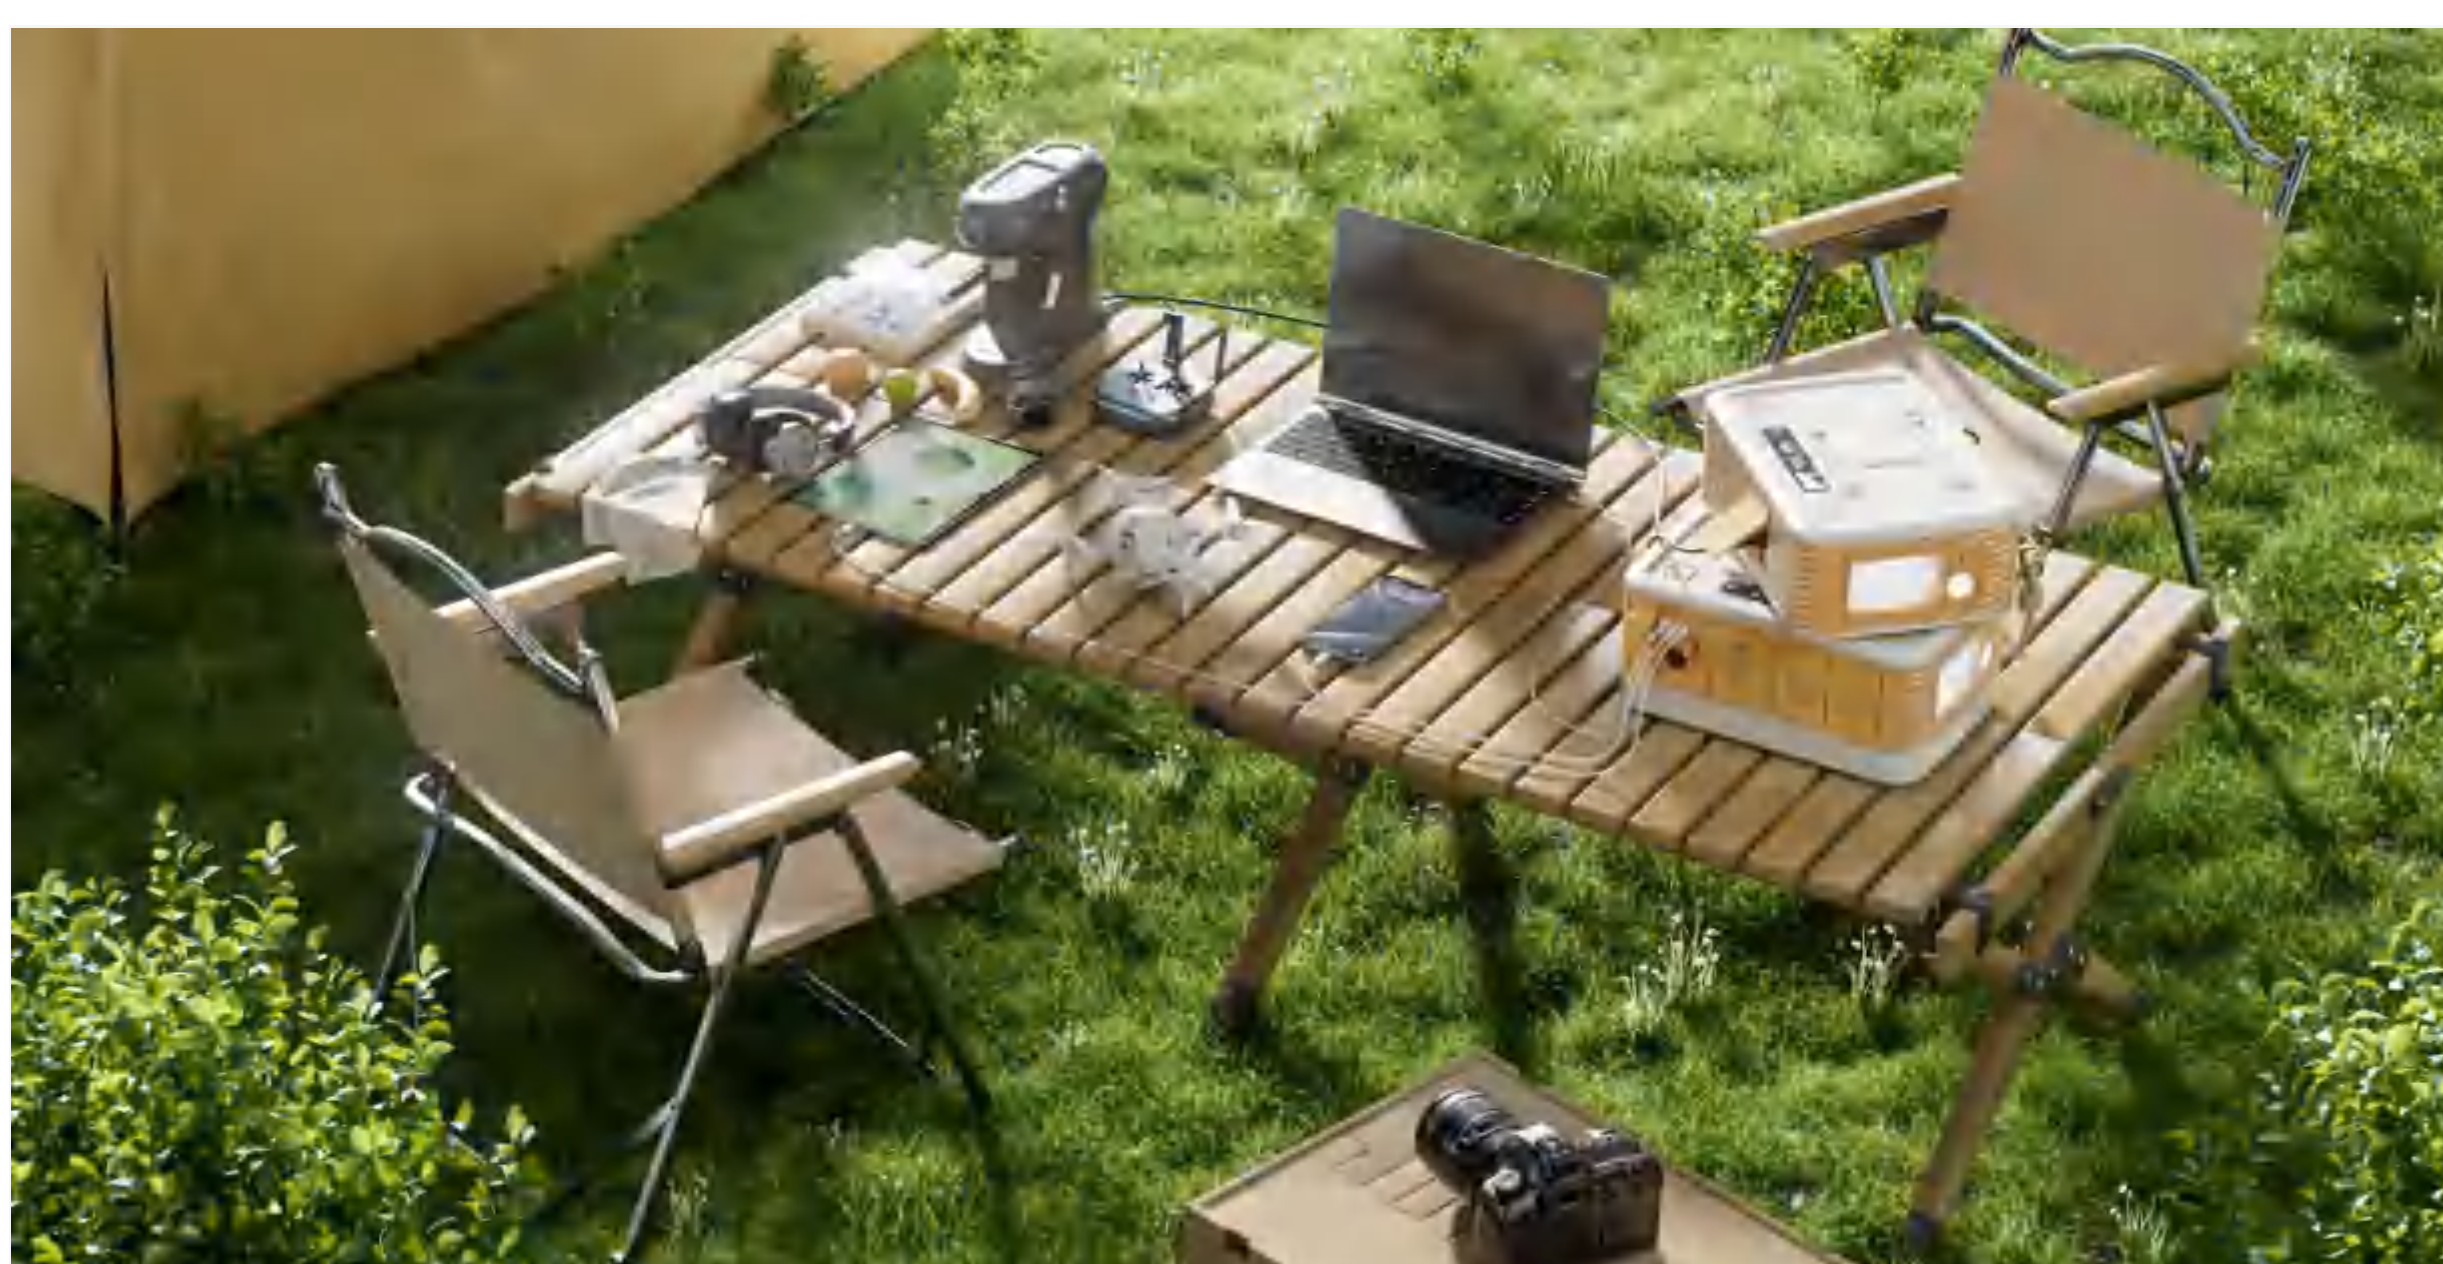

Unleash the Power of Mobility

Ark Nano:

Camera
15W
14.5 Hrs

Car Fridge
120W
1.8 Hrs

Light
50W
4.3 Hrs

Ark Mini:

Camera
15W
28.3 Hrs

Car Fridge
120W
3.54 Hrs

Light
50W
8.5 Hrs