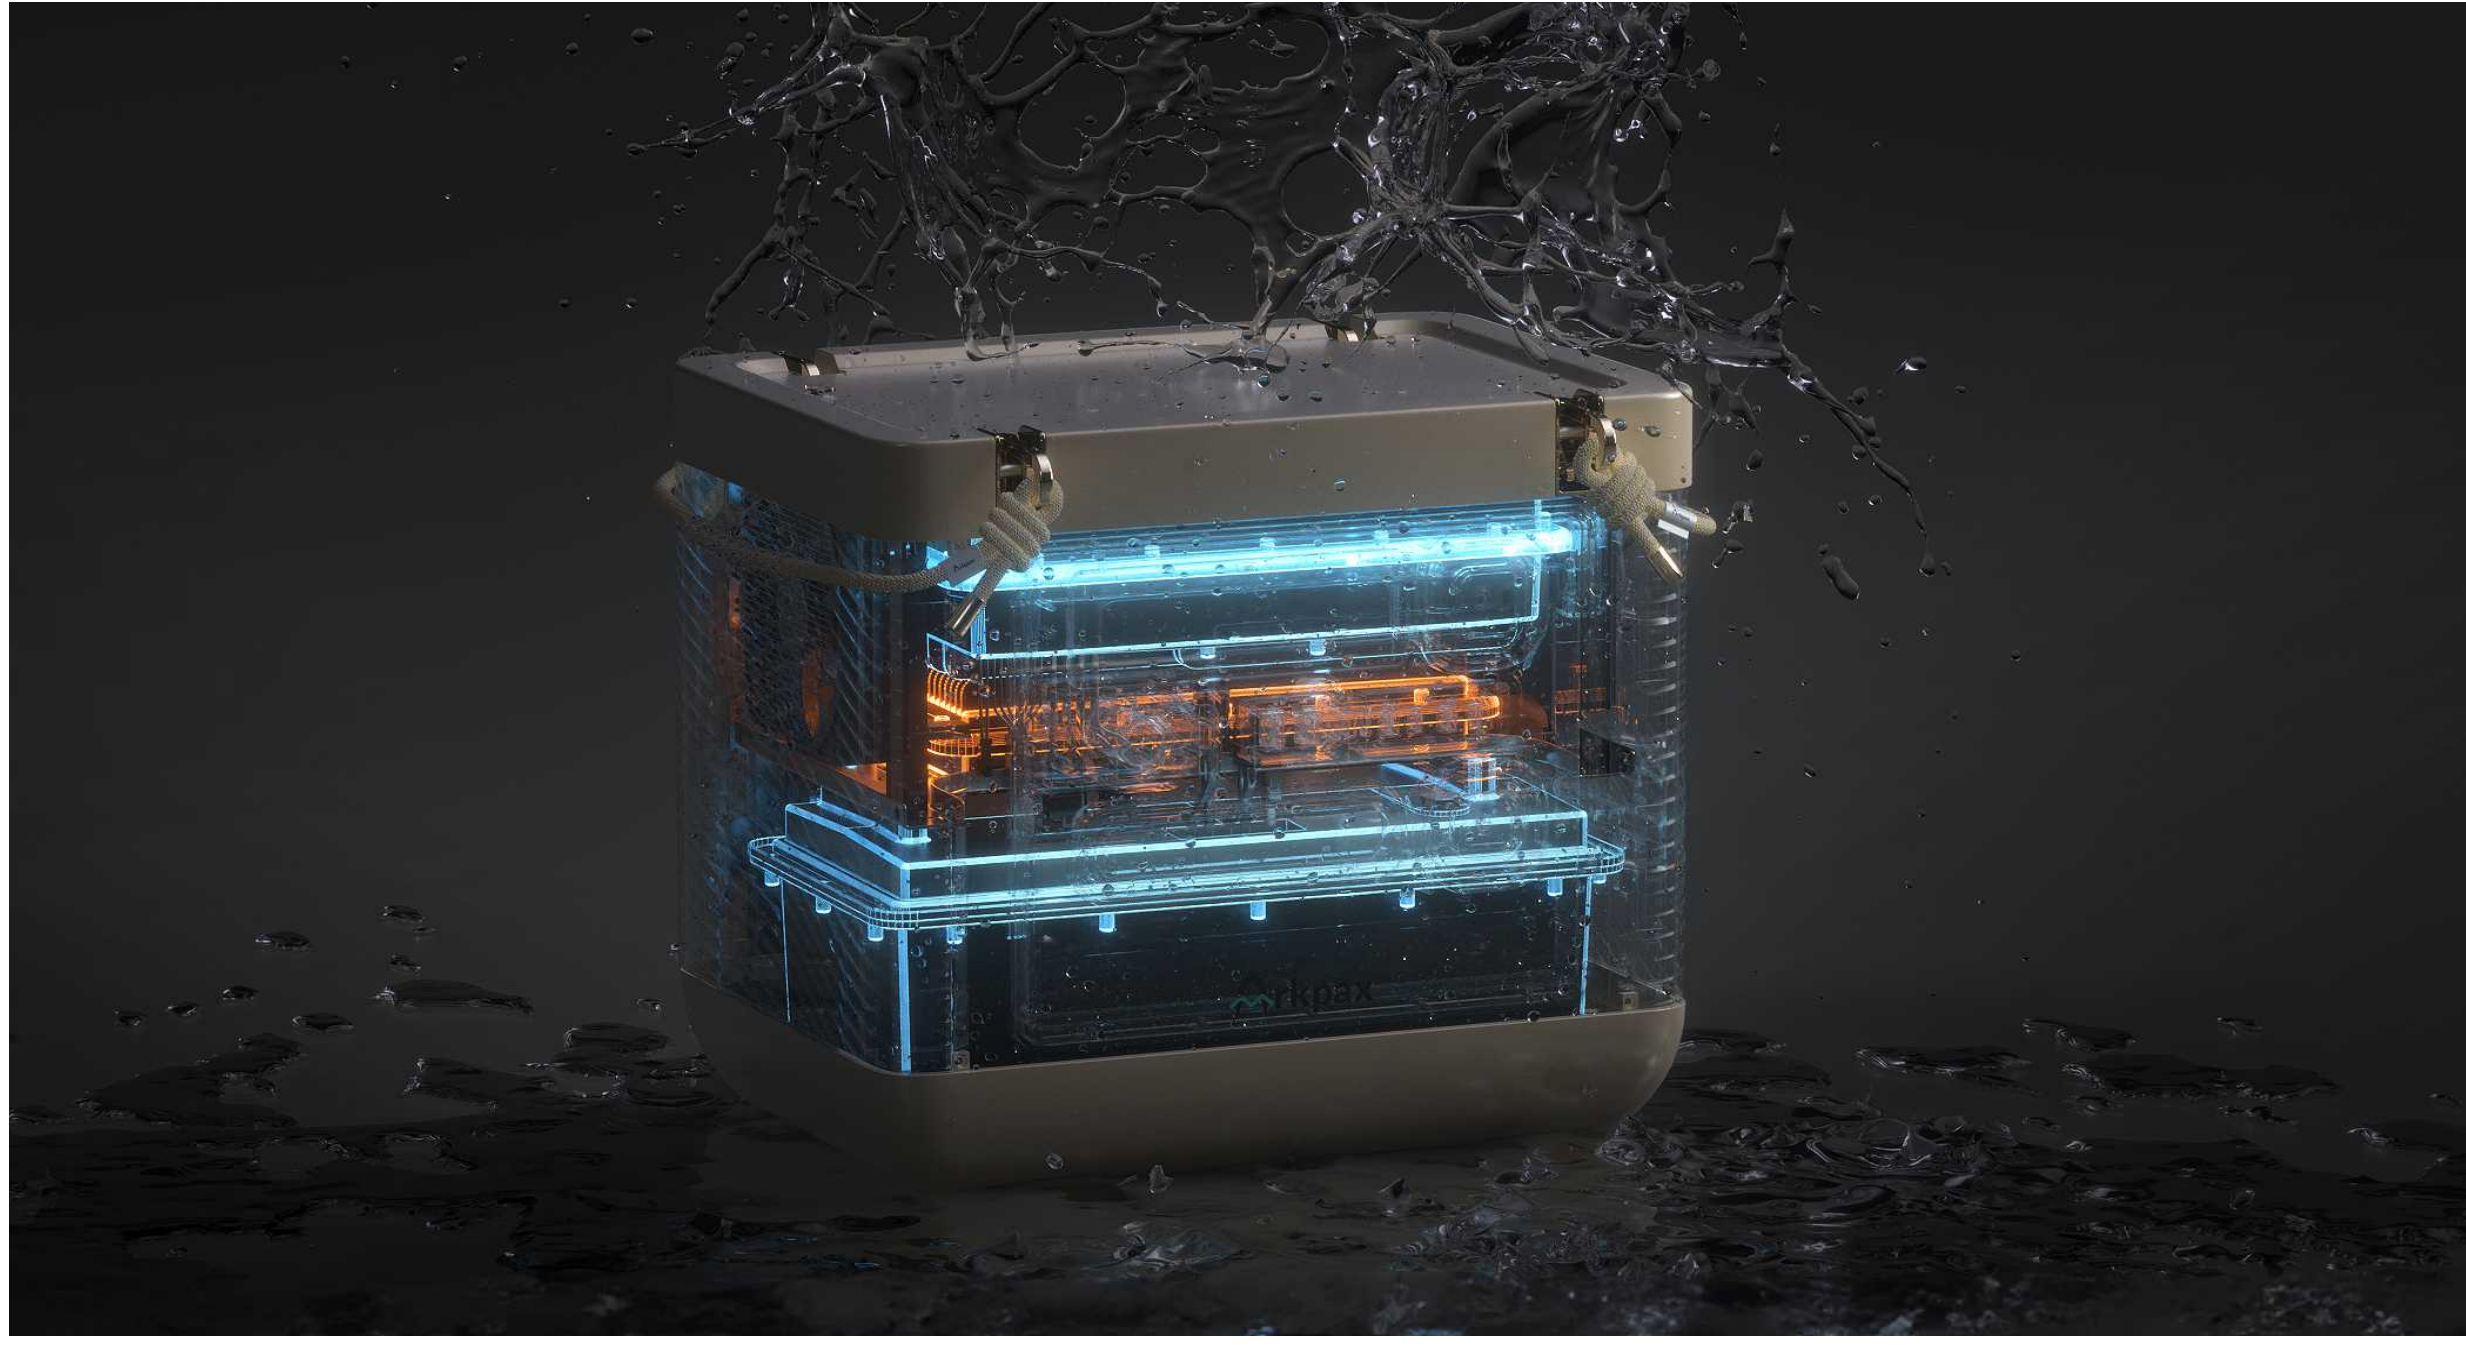

Arkpax's Technology

UltraSeal

UltraSeal Waterproof Tech

With UltraSeal tech, whether you are out on the ocean, or in the middle of a rainy forest, our IP67 waterproof Ark series are perfect for even the most challenging outdoor environments. Anytime it gets dirty, you can wash it in seconds.

"IP67 water-resistant for immersion up to 1 meter for 30 minutes."

BMS (Battery Management System)

We use multiple advanced technologies to provide up to 35 protections and ensure that our power stations provide a consistent and stable power supply anytime, anywhere.