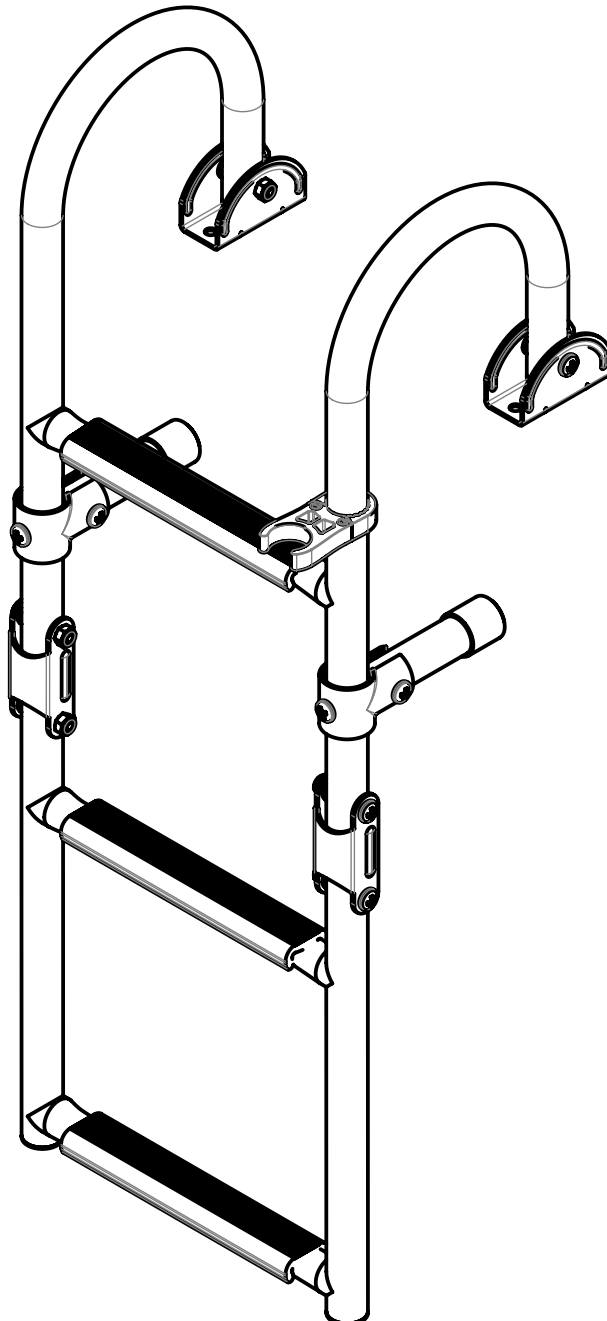

Swim ladder, SS316, 3 steps with synthetic black grips, folding, deck mounted

MAIN PRODUCT MATERIALS:

- METAL PARTS MADE FROM MIRROR POLISHED STAINLESS STEEL
- SYNTHETIC BLACK RINGS AND END CAPS

MAIN SPECIFICATIONS:

- 180 DEG. ROTATABLE STAIRS
- 685 mm EXTENDED (TOTAL LENGTH)
- A SYNTHETIC BLACK CLIP TO LOCK THE STAIRS IN RETRACTED POSITION
- STEPS COVERED WITH BLACK SYNTHETIC GRIPS
- MAXIMUM LOAD = 175kg

Swim ladder, SS316, 3 steps with synthetic black grips, folding, deck mounted