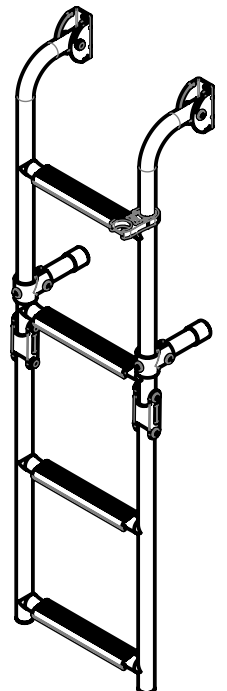

Swim ladder, SS316, 4 steps with synthetic black grips, folding, transom mounted

MAIN PRODUCT MATERIALS:

- METAL PARTS MADE FROM MIRROR POLISHED STAINLESS STEEL
- SYNTHETIC BLACK RINGS AND END CAPS

MAIN SPECIFICATIONS:

- 180 DEG. ROTATABLE STAIRS
- 905 mm EXTENDED (TOTAL LENGTH)
- A SYNTHETIC BLACK CLIP TO LOCK THE STAIRS IN RETRACTED POSITION
- STEPS COVERED WITH BLACK SYNTHETIC GRIPS
- MAXIMUM LOAD = 175kg

Overall Dimensions

18-15480

SLF4A

Swim ladder, SS316, 4 steps with synthetic black grips, folding, transom mounted

- RETRACTED LENGTH: 445mm

Rev. 1.1 - 01-04-2014