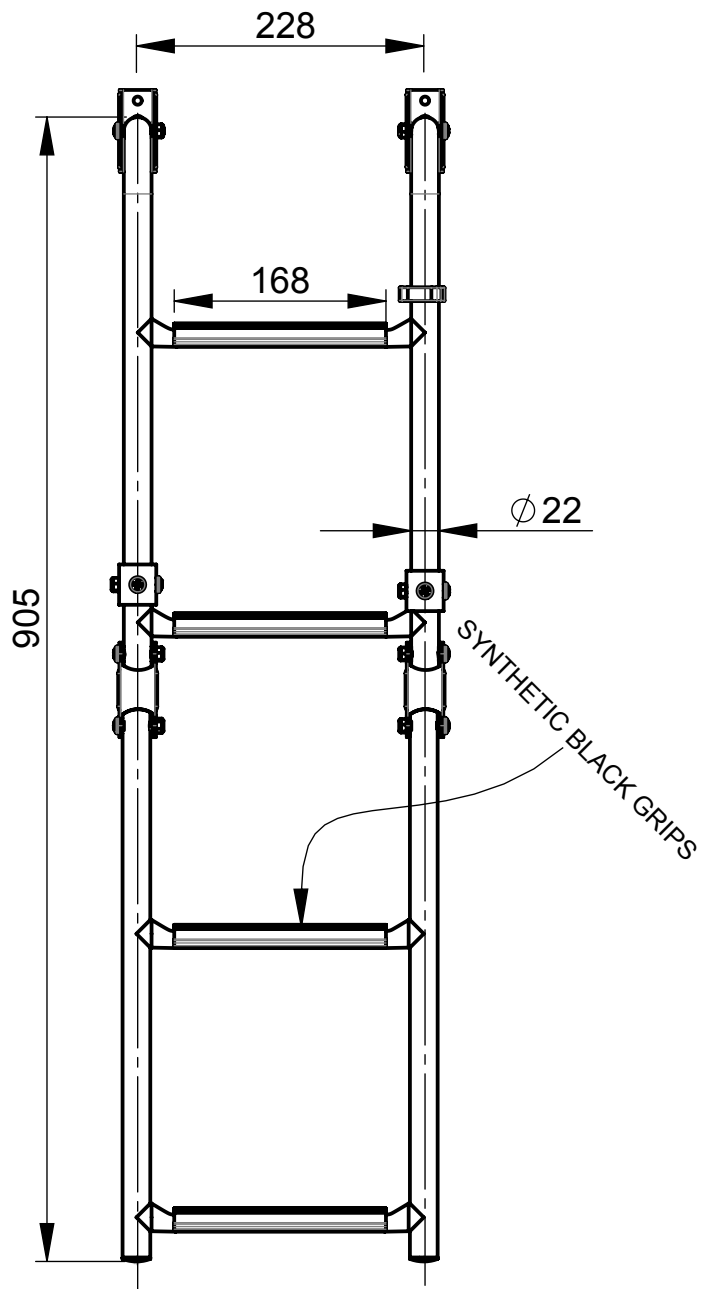

Swim ladder, SS316, 4 steps with synthetic black grips, folding, transom mounted

MAIN PRODUCT MATERIALS:

- METAL PARTS MADE FROM MIRROR POLISHED STAINLESS STEEL
- SYNTHETIC BLACK RINGS AND END CAPS

MAIN SPECIFICATIONS:

- 180 DEG. ROTATABLE STAIRS
- 905 mm EXTENDED (TOTAL LENGTH)
- A SYNTHETIC BLACK CLIP TO LOCK THE STAIRS IN RETRACTED POSITION
- STEPS COVERED WITH BLACK SYNTHETIC GRIPS
- MAXIMUM LOAD = 175kg

Overall Dimensions

18-15480

SLF4A

Swim ladder, SS316, 4 steps with synthetic black grips, folding, transom mounted

- RETRACTED LENGTH: 445mm

Rev. 1.1 - 01-04-2014