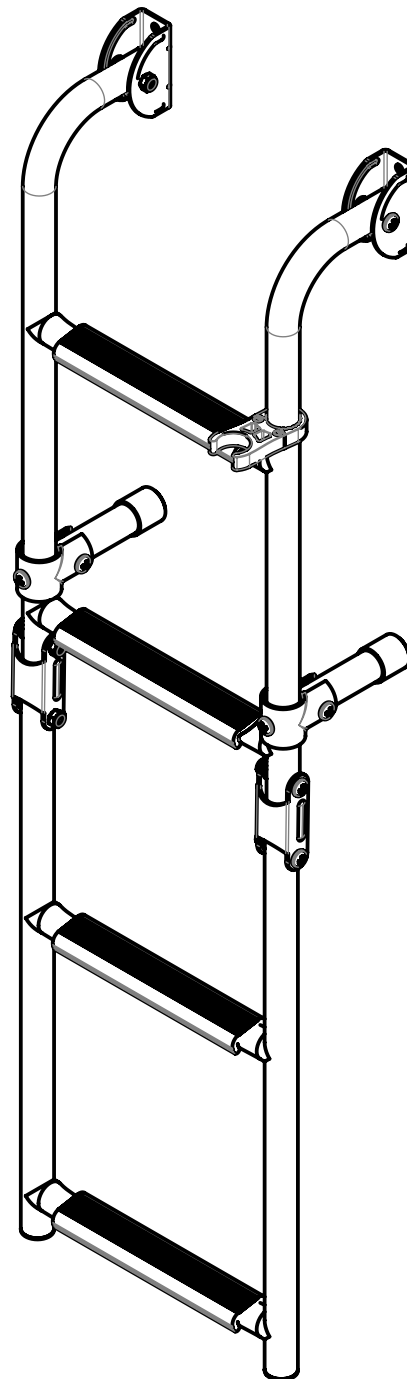

Swim ladder, SS316, 4 steps with synthetic black grips, folding, transom mounted

MAIN PRODUCT MATERIALS:

- METAL PARTS MADE FROM MIRROR POLISHED STAINLESS STEEL
- SYNTHETIC BLACK RINGS AND END CAPS

MAIN SPECIFICATIONS:

- 180 DEG. ROTATABLE STAIRS
- 905 mm EXTENDED (TOTAL LENGTH)
- A SYNTHETIC BLACK CLIP TO LOCK THE STAIRS IN RETRACTED POSITION
- STEPS COVERED WITH BLACK SYNTHETIC GRIPS
- MAXIMUM LOAD = 175kg

Overall Dimensions

18-15480

SLF4A

Swim ladder, SS316, 4 steps with synthetic black grips, folding, transom mounted

- RETRACTED LENGTH: 445mm

Rev. 1.1 - 01-04-2014