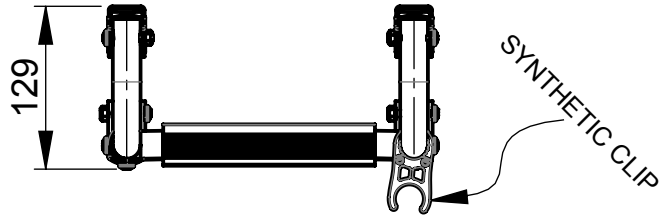

Swim ladder, SS316, 4 steps with synthetic black grips, folding, transom mounted

MAIN PRODUCT MATERIALS:

- METAL PARTS MADE FROM MIRROR POLISHED STAINLESS STEEL
- SYNTHETIC BLACK RINGS AND END CAPS

MAIN SPECIFICATIONS:

- 180 DEG. ROTATABLE STAIRS
- 905 mm EXTENDED (TOTAL LENGTH)
- A SYNTHETIC BLACK CLIP TO LOCK THE STAIRS IN RETRACTED POSITION
- STEPS COVERED WITH BLACK SYNTHETIC GRIPS
- MAXIMUM LOAD = 175kg

Overall Dimensions

18-15480

SLF4A

Swim ladder, SS316, 4 steps with synthetic black grips, folding, transom mounted

- RETRACTED LENGTH: 445mm

Rev. 1.1 - 01-04-2014