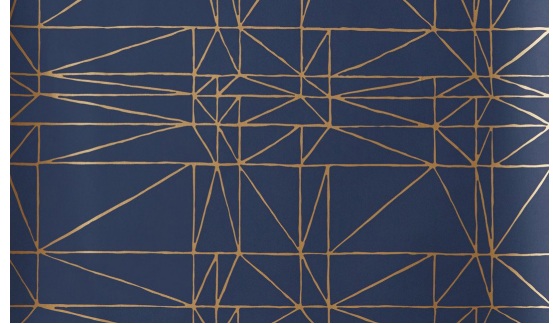

HYGGE & WEST

AVAILABLE COLORWAYS

Mist
HC-001

Charcoal
HC-002

Gold
HC-003

Navy
HC-004

HEATH CERAMICS

Strike

This bold, yet minimalist, hand-drawn design captures the pushing and pulling of a simple grid into a more dynamic, unexpected form.

ROLL SIZE

27 in wide by 30 ft long (double roll)

VERTICAL REPEAT

36 in

MATCH