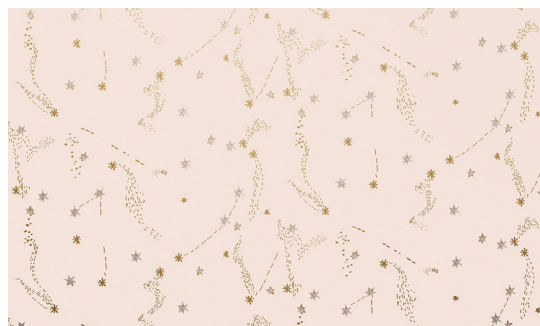

## AVAILABLE COLORWAYS

Blue  
CJ-008

Gray  
CJ-009

Dusk  
CJ-010

Midnight  
CJ-011

Slate  
CJ-012

Ebony  
CJ-013

Blush  
CJ-014