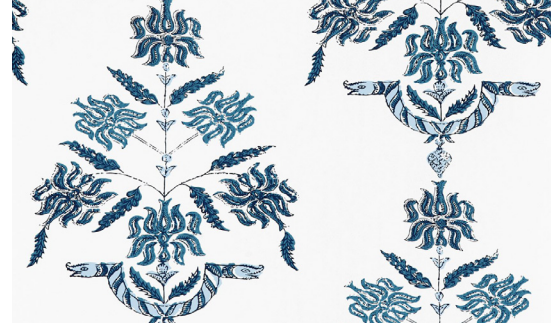

HYGGE & WEST

AVAILABLE COLORWAYS

Navy
TF-021

Laurel
TF-022

Fawn
TF-023

Coral
TF-024

TILTON FENWICK

Soldo

A modern snake motif intertwines with leafy flowers, creating a harmonious pattern that pays homage to the serpentine lines found in the architecture, tiles, and countryside of Portugal.

ROLL SIZE

27 in wide by 30 ft long (double roll)

VERTICAL REPEAT

36 in

MATCH

Straight across

TYPE

Hand screen printed coated paper
(paste required)

FINISH

Pre-trimmed