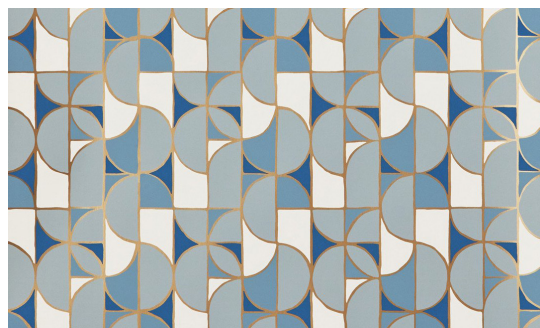

## AVAILABLE COLORWAYS

Charcoal  
HC-009

Gray  
HC-010

Blue  
HC-011

Mist  
HC-012

HEATH CERAMICS

## Slice

The graceful, circle-meets-square geometries of this cool, sophisticated pattern pulse with movement and life.