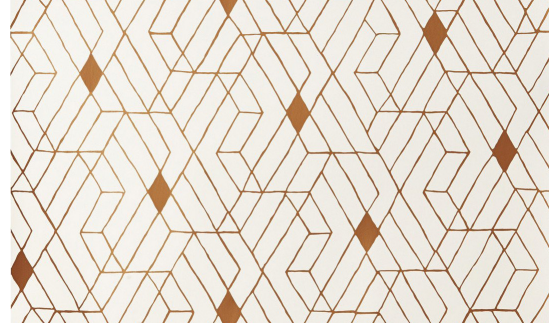

HYGGE & WEST

AVAILABLE COLORWAYS

Blue
HC-013

Celadon
HC-014

Copper
HC-015

Cayenne
HC-016

HEATH CERAMICS

Quilt

Reminiscent of the stitching seen in classic quilts, this layered, geometric design is a study in hard meets soft.

ROLL SIZE

27 in wide by 30 ft long (double roll)

VERTICAL REPEAT

32 in

MATCH

Straight across