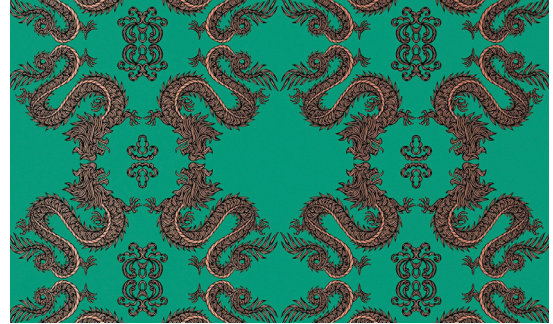

HYGGE & WEST

AVAILABLE COLORWAYS

Butterscotch
PN-005

Emerald
PN-006

Mist
PN-007

Chinoiserie
PN-008

PATCH NYC

Fortune

This graphic and modern design was inspired by a smoking dragon front door featured in the over-the-top Chinoiserie interior decor of the classic 1958 film *Auntie Mame*.

ROLL SIZE

27 in wide by 30 ft long (double roll)

VERTICAL REPEAT

12 in

MATCH

Straight across

TYPE

Hand screen printed coated paper
(paste required)

FINISH

Pre-trimmed