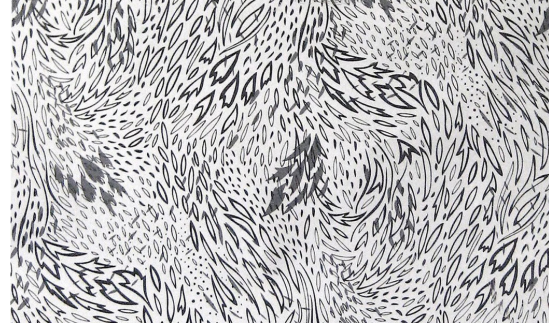

## AVAILABLE COLORWAYS

Ebony  
PP-001

Gray  
PP-002

### ROLL SIZE

27 in wide by 30 ft long (double roll)