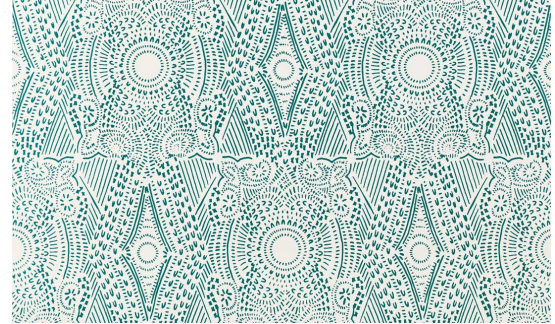

HYGGE & WEST

AVAILABLE COLORWAYS

Gold
LY-005

Turquoise
LY-007

Gray
LY-008

LAUNDRY STUDIO

Diamante

Inspired by a painted mural in an old hotel bar in San Miguel de Allende, Diamante was created using a stippling technique to create a dramatic, yet delicate pattern.

ROLL SIZE

27 in wide by 30 ft long (double roll)

VERTICAL REPEAT

18 in

MATCH

Straight across

TYPE

Hand screen printed coated paper
(paste required)