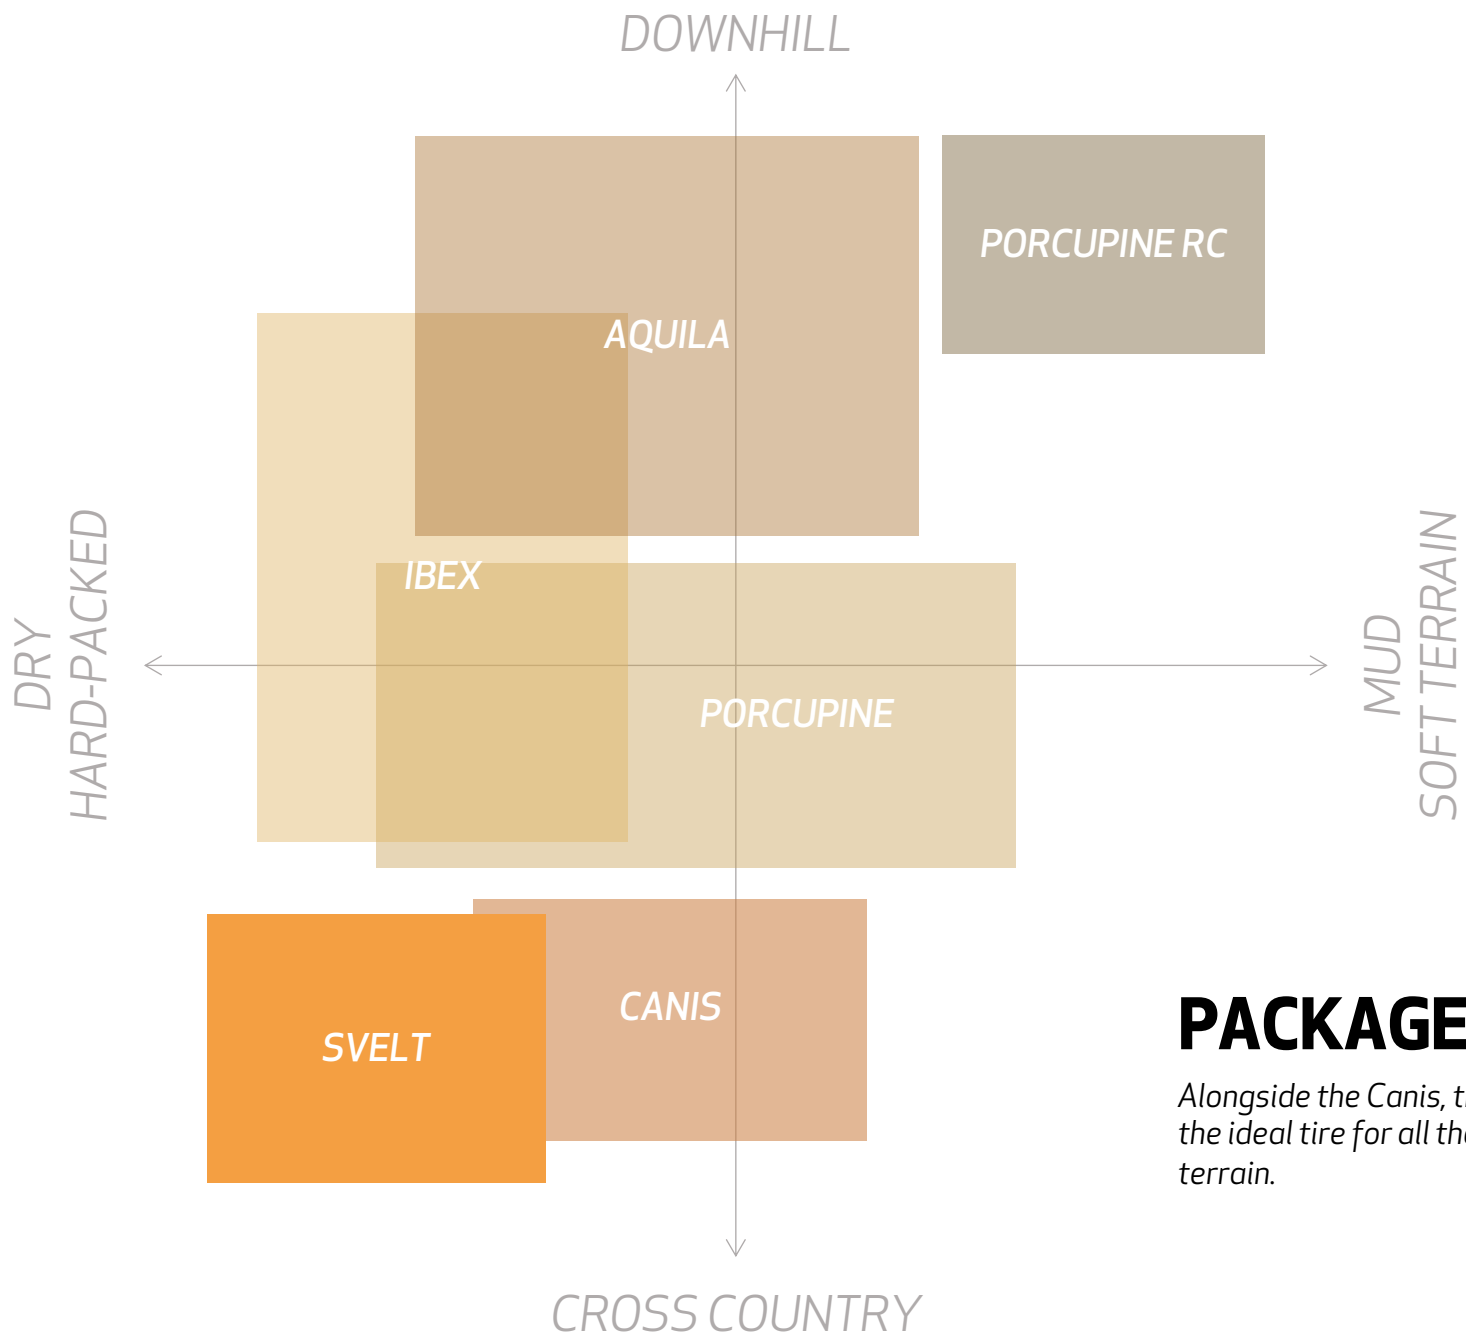

onza

SVELT

SMOOTH ROLLER

Looking for a tire which combines efficiency, grip and comfort on fast and hard-packed terrain? This is where the SVELT comes in to play! The flat, low-profile block tread lets it roll rapidly with virtually no resistance on dry surfaces. Now available in 29x2.3.

PACKAGE COMPLETED

Alongside the Canis, the SVELT positions itself as the ideal tire for all those who ride on dry and fast terrain.

The tightly spaced and ramped tread provides low rolling resistance and guarantees continuous ground contact

Defined side knobs with dual support for more traction and predictability when cornering

Traction-supporting characteristic side profile

CHARACTERISTICS

Low rolling resistance was at the top of our list when the SVELT was being designed. That being said, there was no way we could let it loose out on the mountain trails without some of our aggressive-riding tire DNA. The combination of multiple and proven design elements makes the SVELT a jack of all trades for Cross Country and Marathon riders.