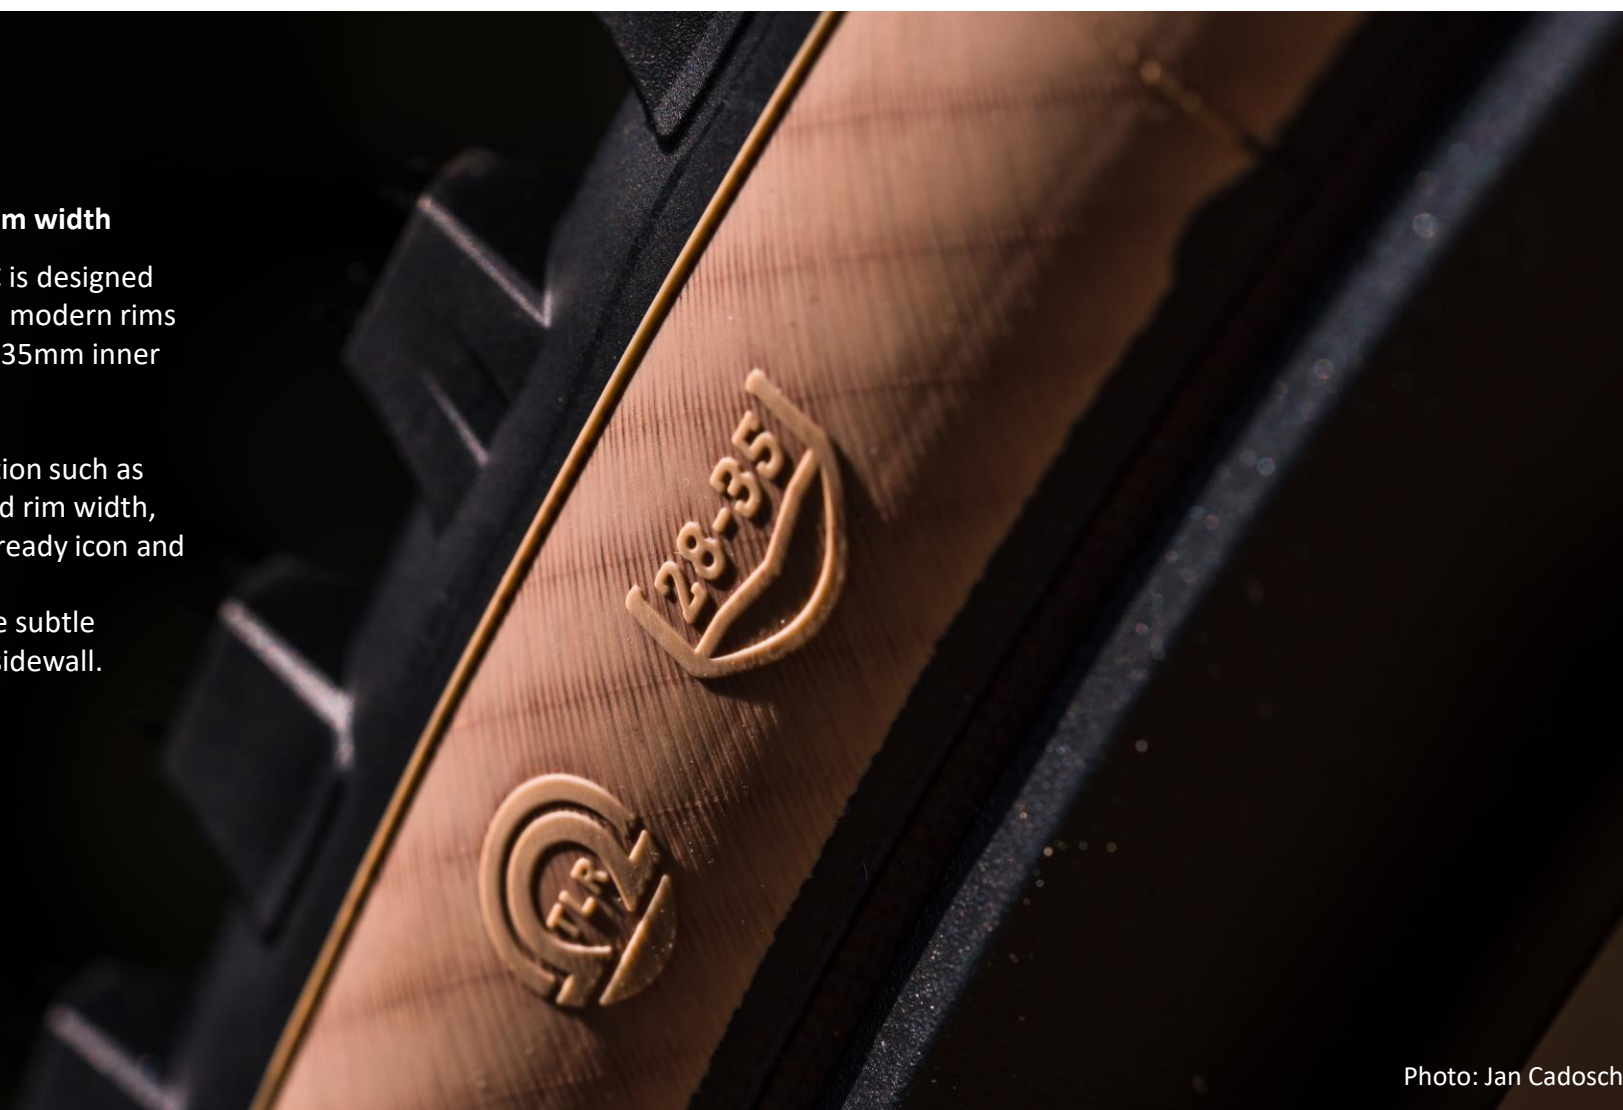

onza®

Recommended rim width

The Porcupine RC is designed to work best with modern rims that feature a 28-35mm inner width.

Sidewall information such as the recommended rim width, the TLR tubeless ready icon and our credo «Swiss performance» are subtly molded into the sidewall.