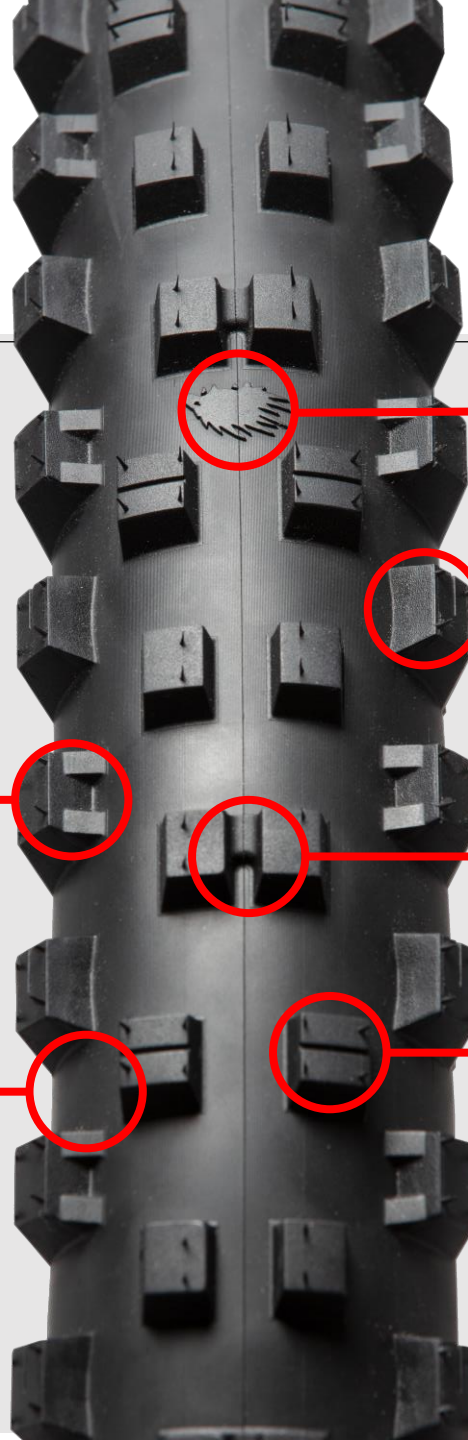

- Aggressive tire tread for progressive riding in rough conditions (RC)
- Skinwall sidewall
- Available in 29 only
- Soft Compound 50 rubber for maximum grip
- New GRC Gravity Casing
- New hotpatch design!
- Most aggressive skinwall tire on the market

onza[®]

application & characteristics

APPLICATION GUIDE

HARD PACK	LOOSE OVER HARD	MEDIUM SOIL	LOOSE SOIL	WET	MUD

CHARACTERISTICS

ROLLING EFFICIENCY

CORNERING CONTROL

onza[®]

**Aggressive and open tread
for demanding conditions**

Dual support to prevent
sideknobs from folding while
cornering

Uninterrupted channel
between sideknobs and
center knobs for maximum
control and predictability

PORE icon

High and aggressive knobs dig
deep into the soil

«bridge» to support center
tread

Siped knobs to perfectly
adapt to the terrain

onza®

Recommended rim width

The Porcupine RC is designed to work best with modern rims that feature a 28-35mm inner width.