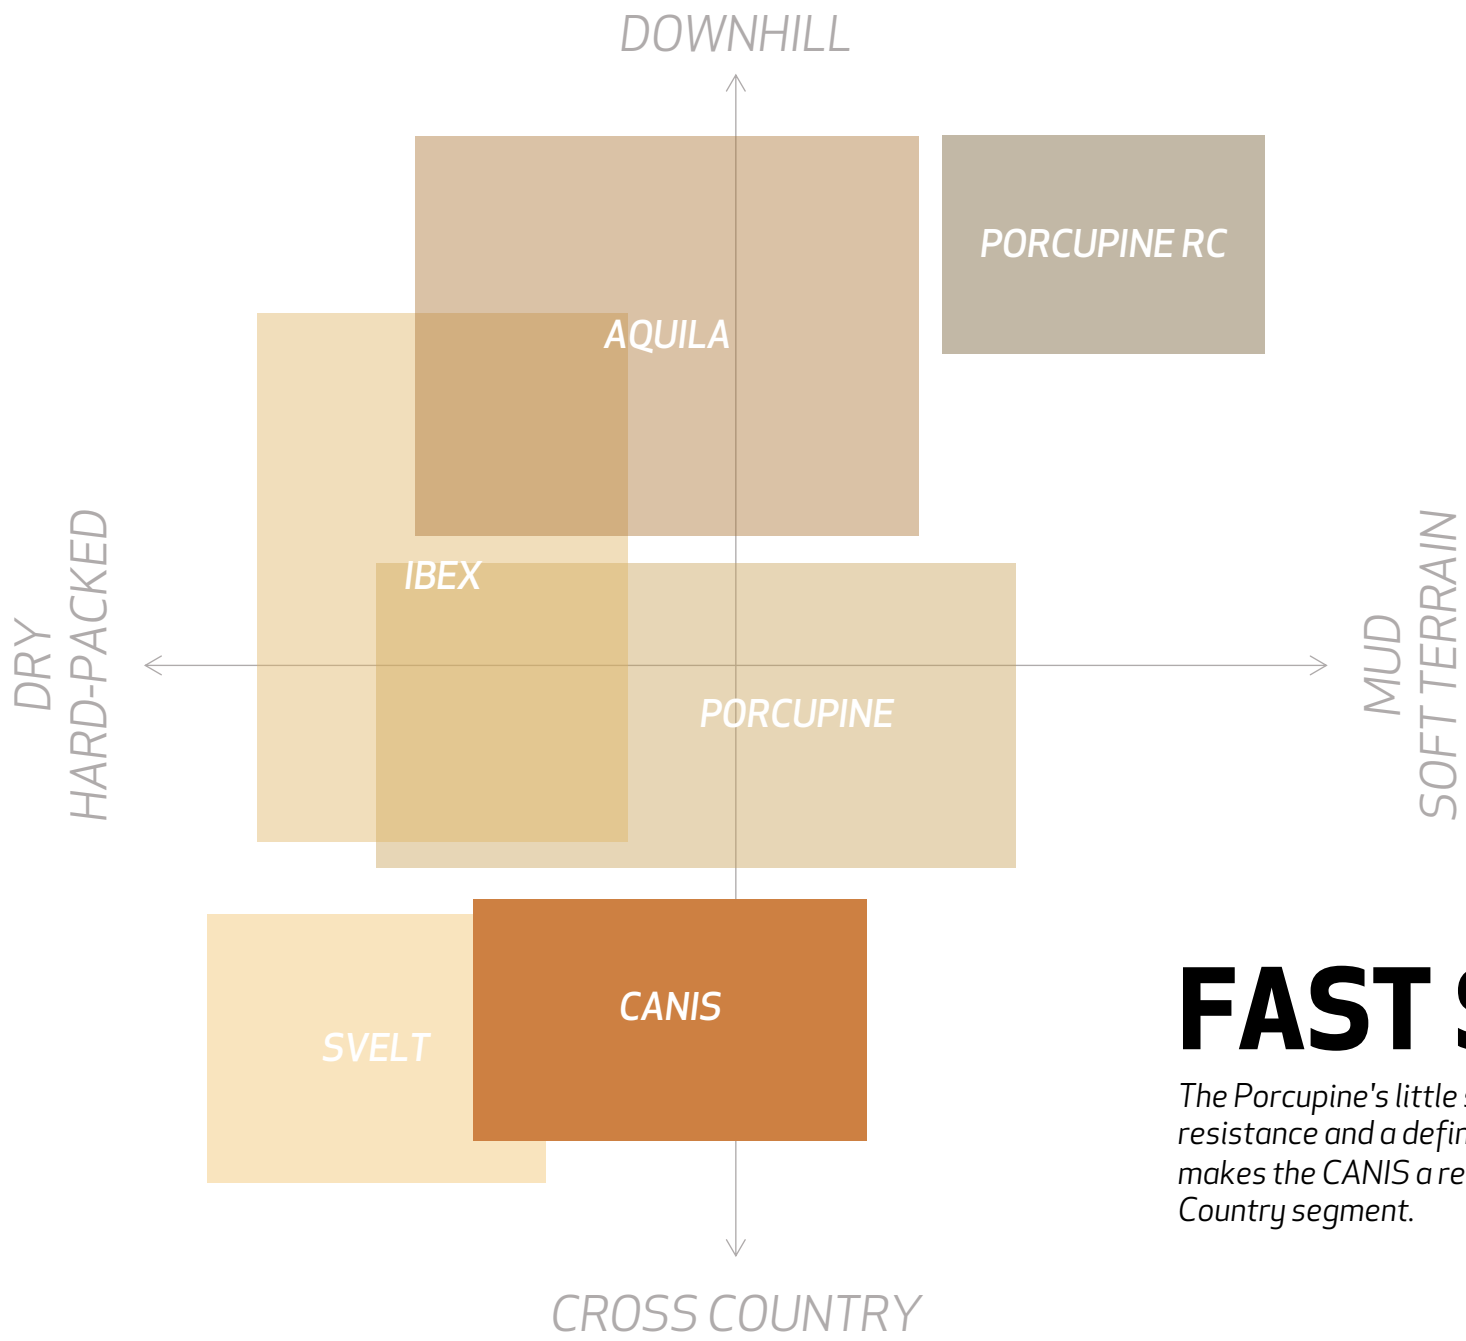

# YOUR NEW BEST FRIEND

*Combining low rolling resistance with a lot of traction, the CANIS tread offers both the ferocity of a wolf and the reliability of your neighbour's dog. The CANIS: Cross Country and Marathon riders' new best friend.*

# FAST SIBLING

*The Porcupine's little sibling combines low rolling resistance and a defined tread into a package that makes the CANIS a real all-rounder for the Cross Country segment.*

Modernized sizing: 2.3" instead of 2.25"

Additional side knobs for improved cornering grip

Redesigned centre tread for optimized rolling resistance and brake performance

**OLD**

**VS**

**NEW**

Based on the iconic tread design of the long-established and well-proven CANIS, the latest iteration introduces some new features while keeping the key design that allows the CANIS to continue to excel in its element.

*Ramped knobs provide low rolling resistance and guarantee continuous ground contact*

*Defined side knobs for traction on softer terrain*

*Dual support to prevent sideknobs from folding while cornering*