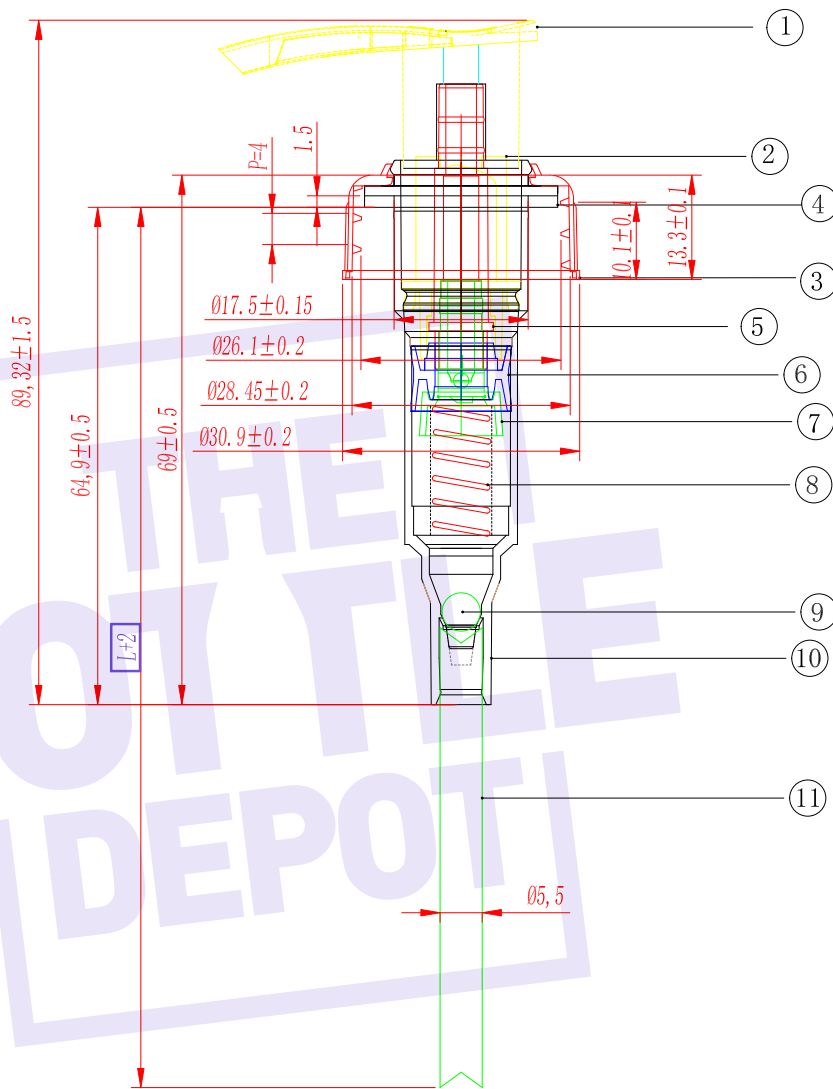

No.	Part Name	Material
1	Head Cap	PP
2	Connecting cap	PP
3	Big Cover	PP
4	Shim	PE
5	Piston Rod	PP
6	Piston	LDPE
7	Spring Seat	HDPE
8	Spring	SUS304
9	Marbles	Glass
10	Pump Body	PP
11	Straw	LDPE

L+2 Dip tube length from top of screw cap to the bottom of dip tube 8oz: 130mm

Discharge Rate: 1.8 - 2.0 ml/T