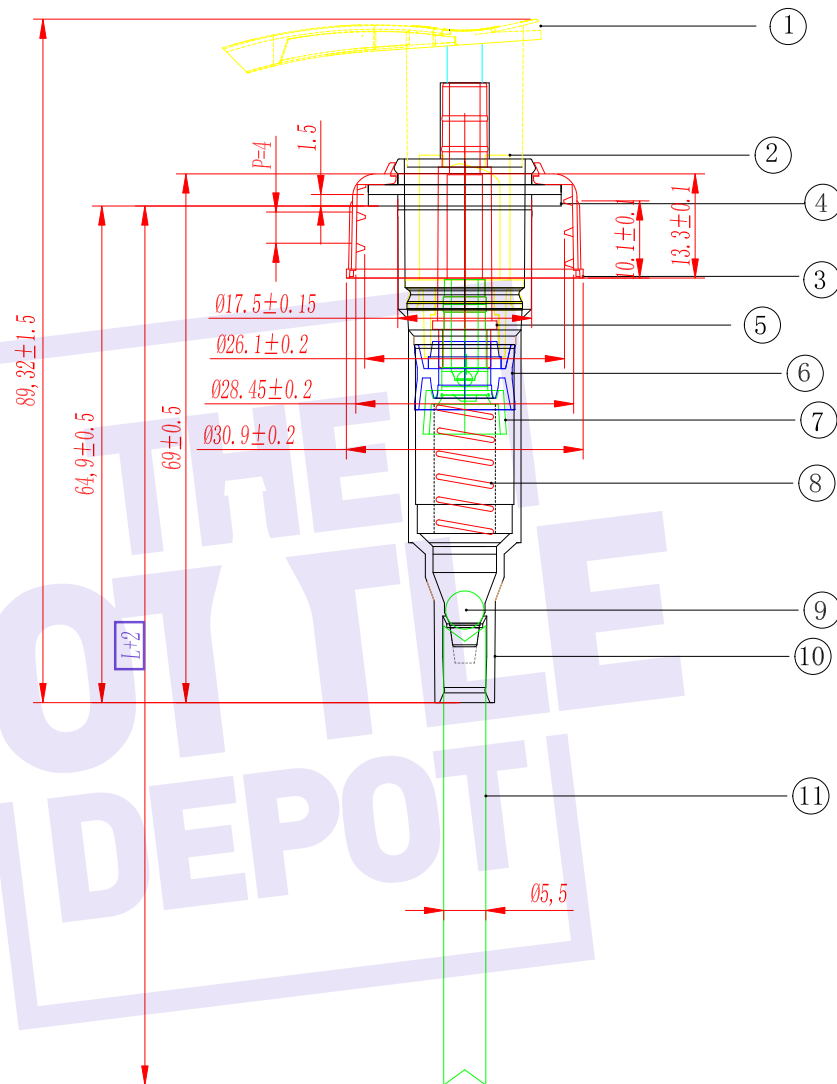

No.	Part Name	Material
1	Head Cap	PP
2	Connecting cap	PP
3	Big Cover	PP
4	Shim	PE
5	Piston Rod	PP
6	Piston	LDPE
7	Spring Seat	HDPE
8	Spring	SUS304
9	Marbles	Glass
10	Pump Body	PP
11	Straw	LDPE

L+2 Dip tube length from top of screw cap to the bottom of dip tube 16oz: 160mm

Discharge Rate: 1.8 - 2.0 ml/T