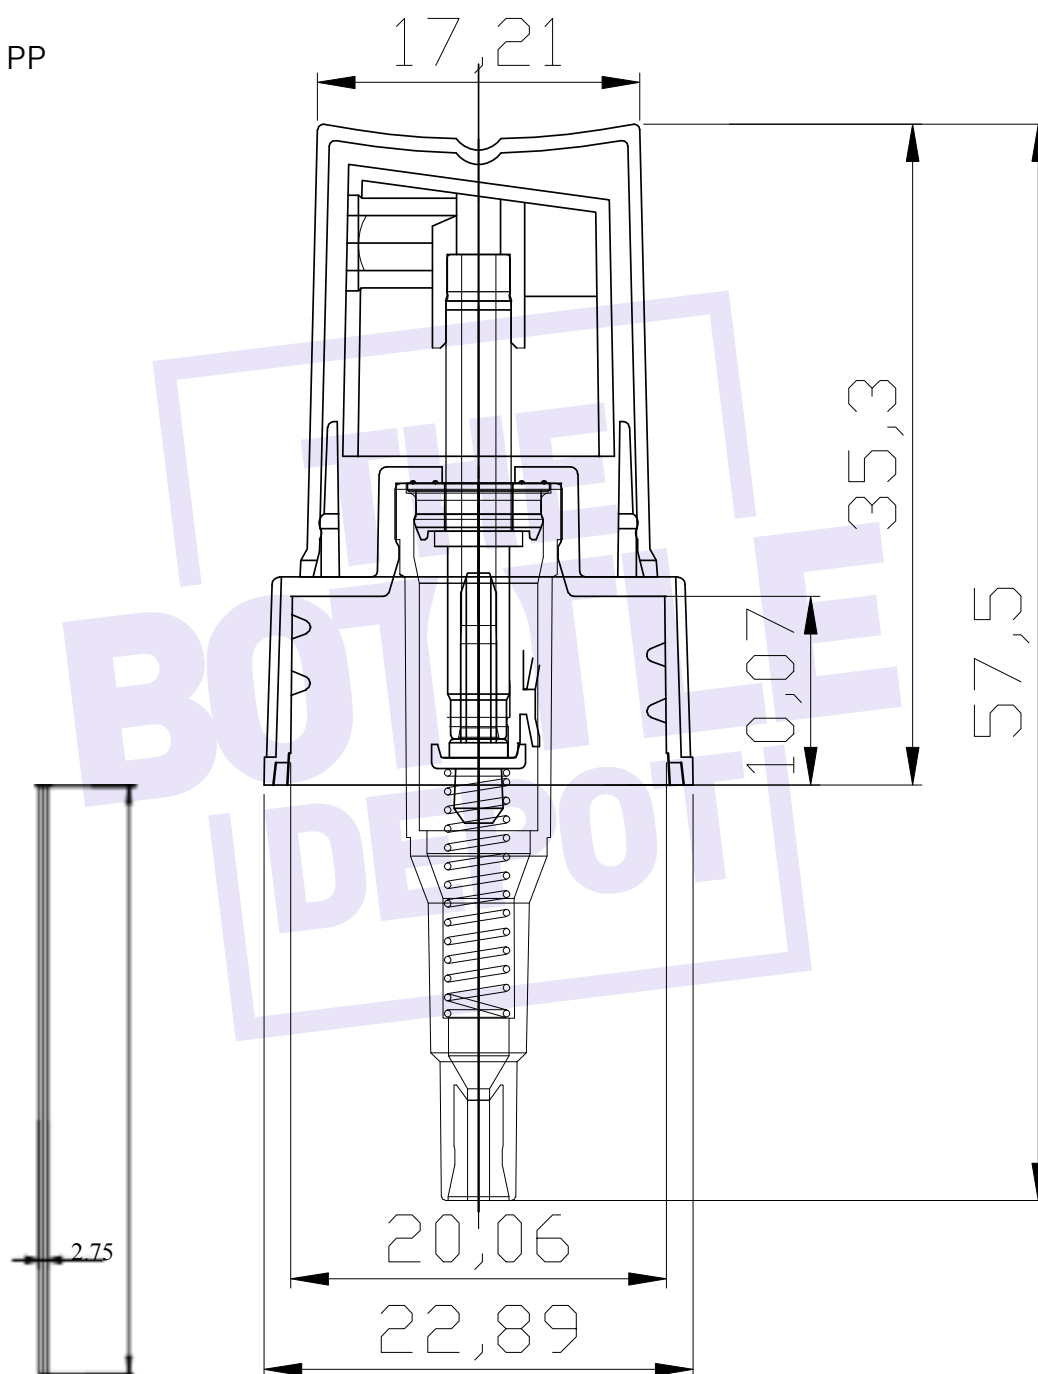

Head cap: PP
Connecting cap: PP
Big cover: PP
Spring: SUS304
Tube: LDPE

Deep Tube:
88mm