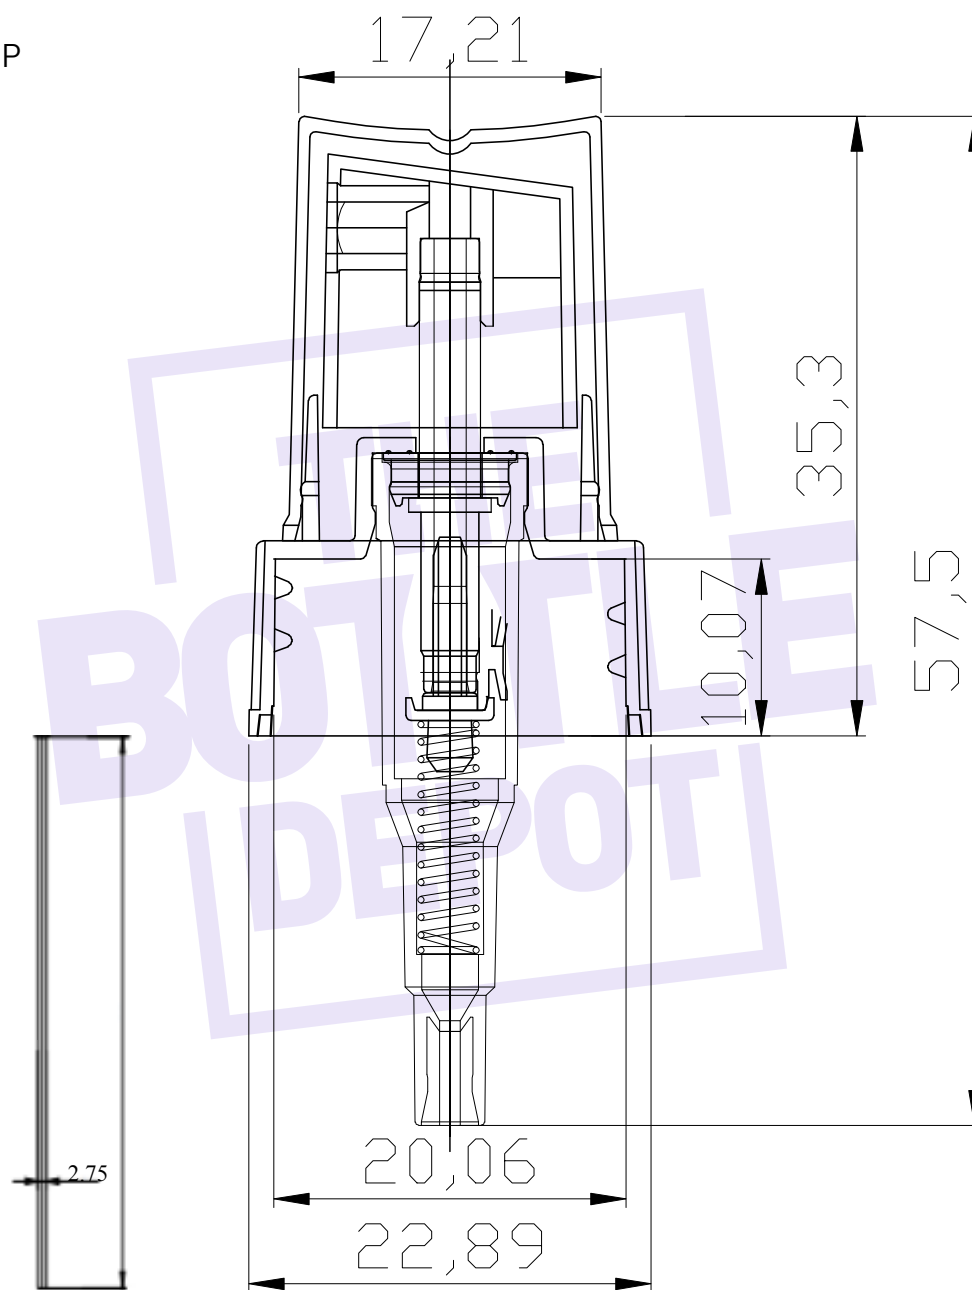

Head cap: PP  
Connecting cap: PP  
Big cover: PP  
Spring: SUS304  
Tube: LDPE

Deep Tube:  
72mm