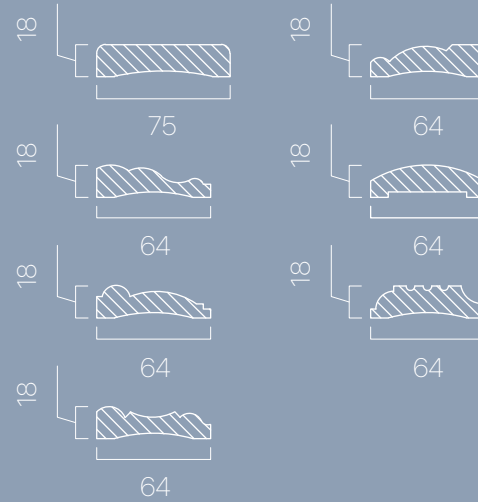

COLOR & MATERIAL GUIDES

ENGINEERED
SINGLE REBATE

SOLID
SINGLE REBATE

VENEERED
ARCHITRAVE

SOLID
DOUBLE REBATE

SOLID
ARCHITRAVE

TECHNICAL DRAWING

0345 405 5550