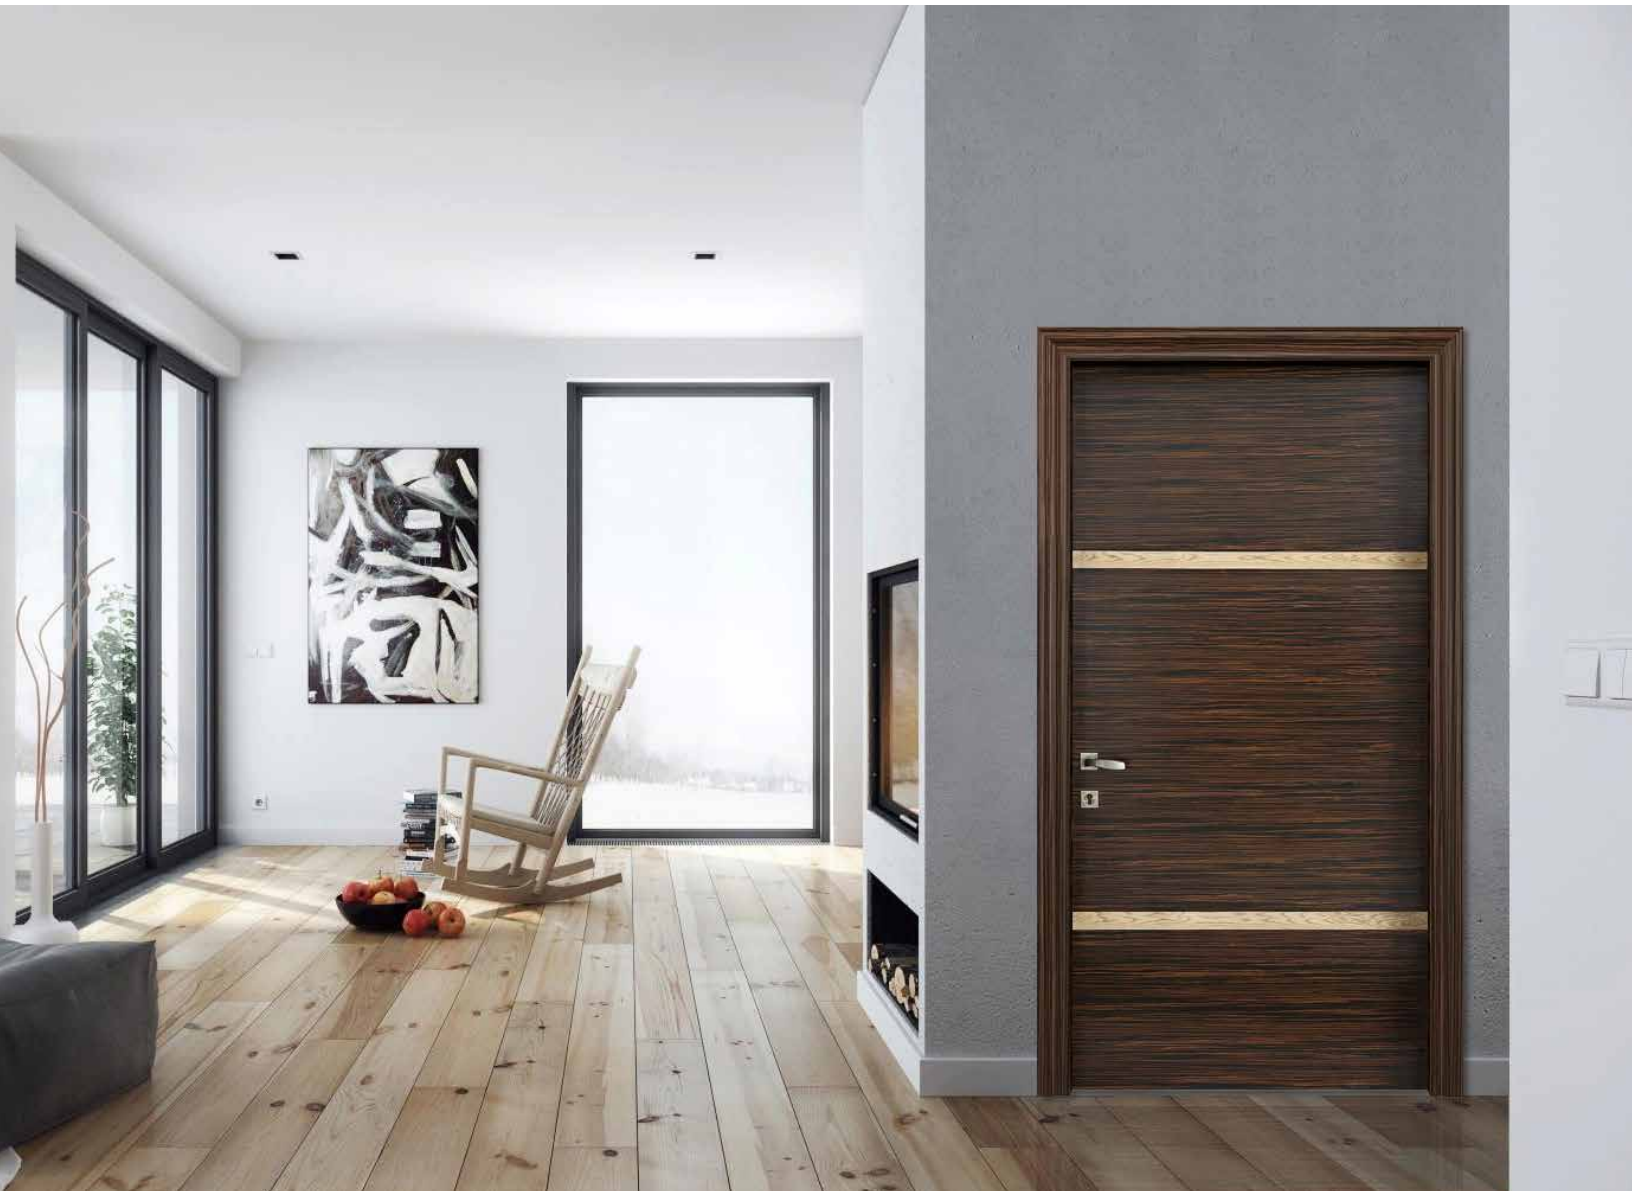

⊕ All doors are polished and coated with premium quality materials.

FORLI SPECIES	EBONY	WENGE	TEAK	OAK	ASH	BEECH	MAHOGANY	WALNUT
	●	●	●	●	●	●	●	●

SOLID DOORS ©

PANEL DOORS ©

GROOVED DOORS ©

VENEER DOORS ©

LATINA 2H WITH BIRCH VENEERED STRIP