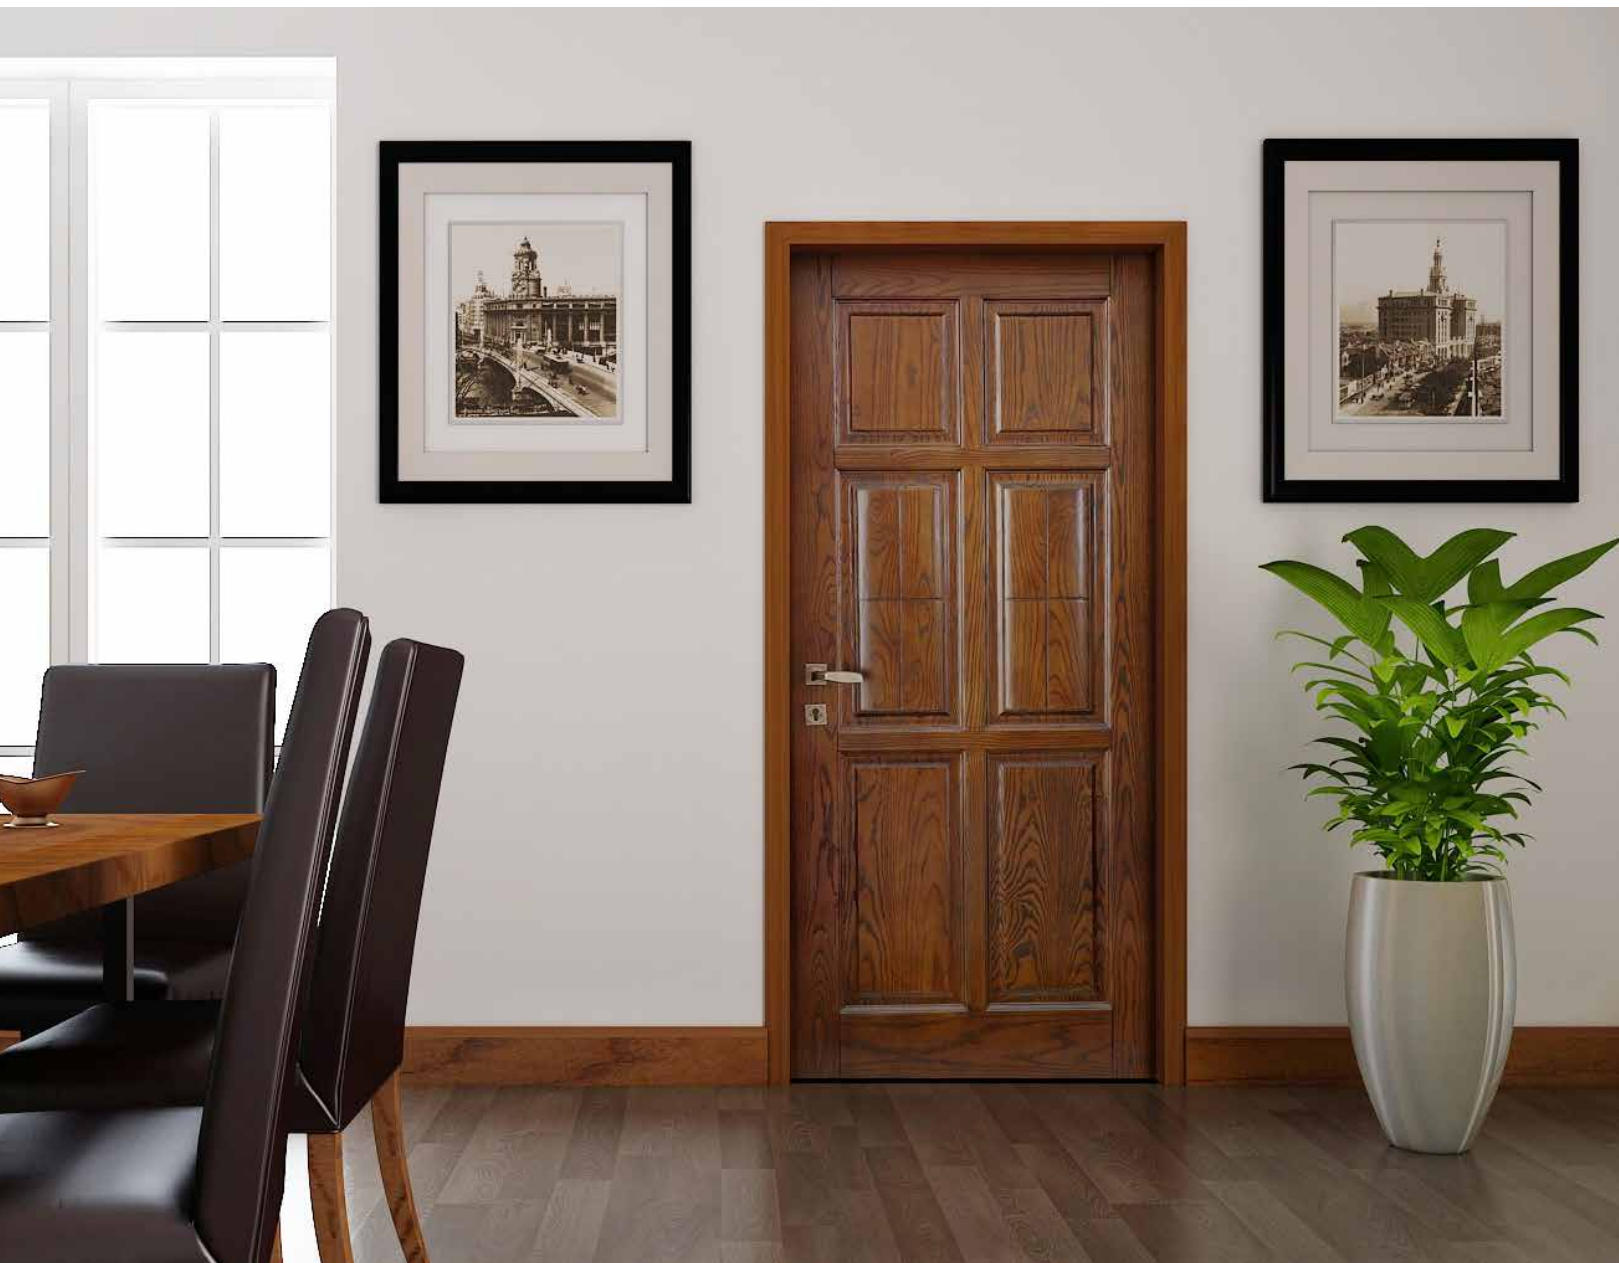

TRADITIONAL

CODE	SIZE
SDTRA300	750 x 2100 x 40mm 900 x 2100 x 40mm 750 x 2400 x 40mm 900 x 2400 x 40mm

TRADITIONAL WITH 2 LIGHT CLEAR GLASS

CODE	SIZE
SDTRA301G	750 x 2100 x 40mm 900 x 2100 x 40mm 750 x 2400 x 40mm 900 x 2400 x 40mm

TRADITIONAL WITH 2 LIGHT CLEAR GLASS

CODE	SIZE
SDTRA302G	750 x 2100 x 40mm 900 x 2100 x 40mm 750 x 2400 x 40mm 900 x 2400 x 40mm

TRADITIONAL WITH 4 LIGHT CLEAR GLASS

CODE	SIZE
SDTRA303G	750 x 2100 x 40mm 900 x 2100 x 40mm 750 x 2400 x 40mm 900 x 2400 x 40mm

TRADITIONAL WITH 6 LIGHT CLEAR GLASS

CODE	SIZE
SDTRA304G	750 x 2100 x 40mm 900 x 2100 x 40mm 750 x 2400 x 40mm 900 x 2400 x 40mm

⊕ All doors are polished and coated with premium quality materials.

TRADITIONAL SPECIES	EBONY	WENGE	TEAK	OAK	ASH	BEECH	MAHOGANY	WALNUT
	•	•	•	•	•	•	•	•