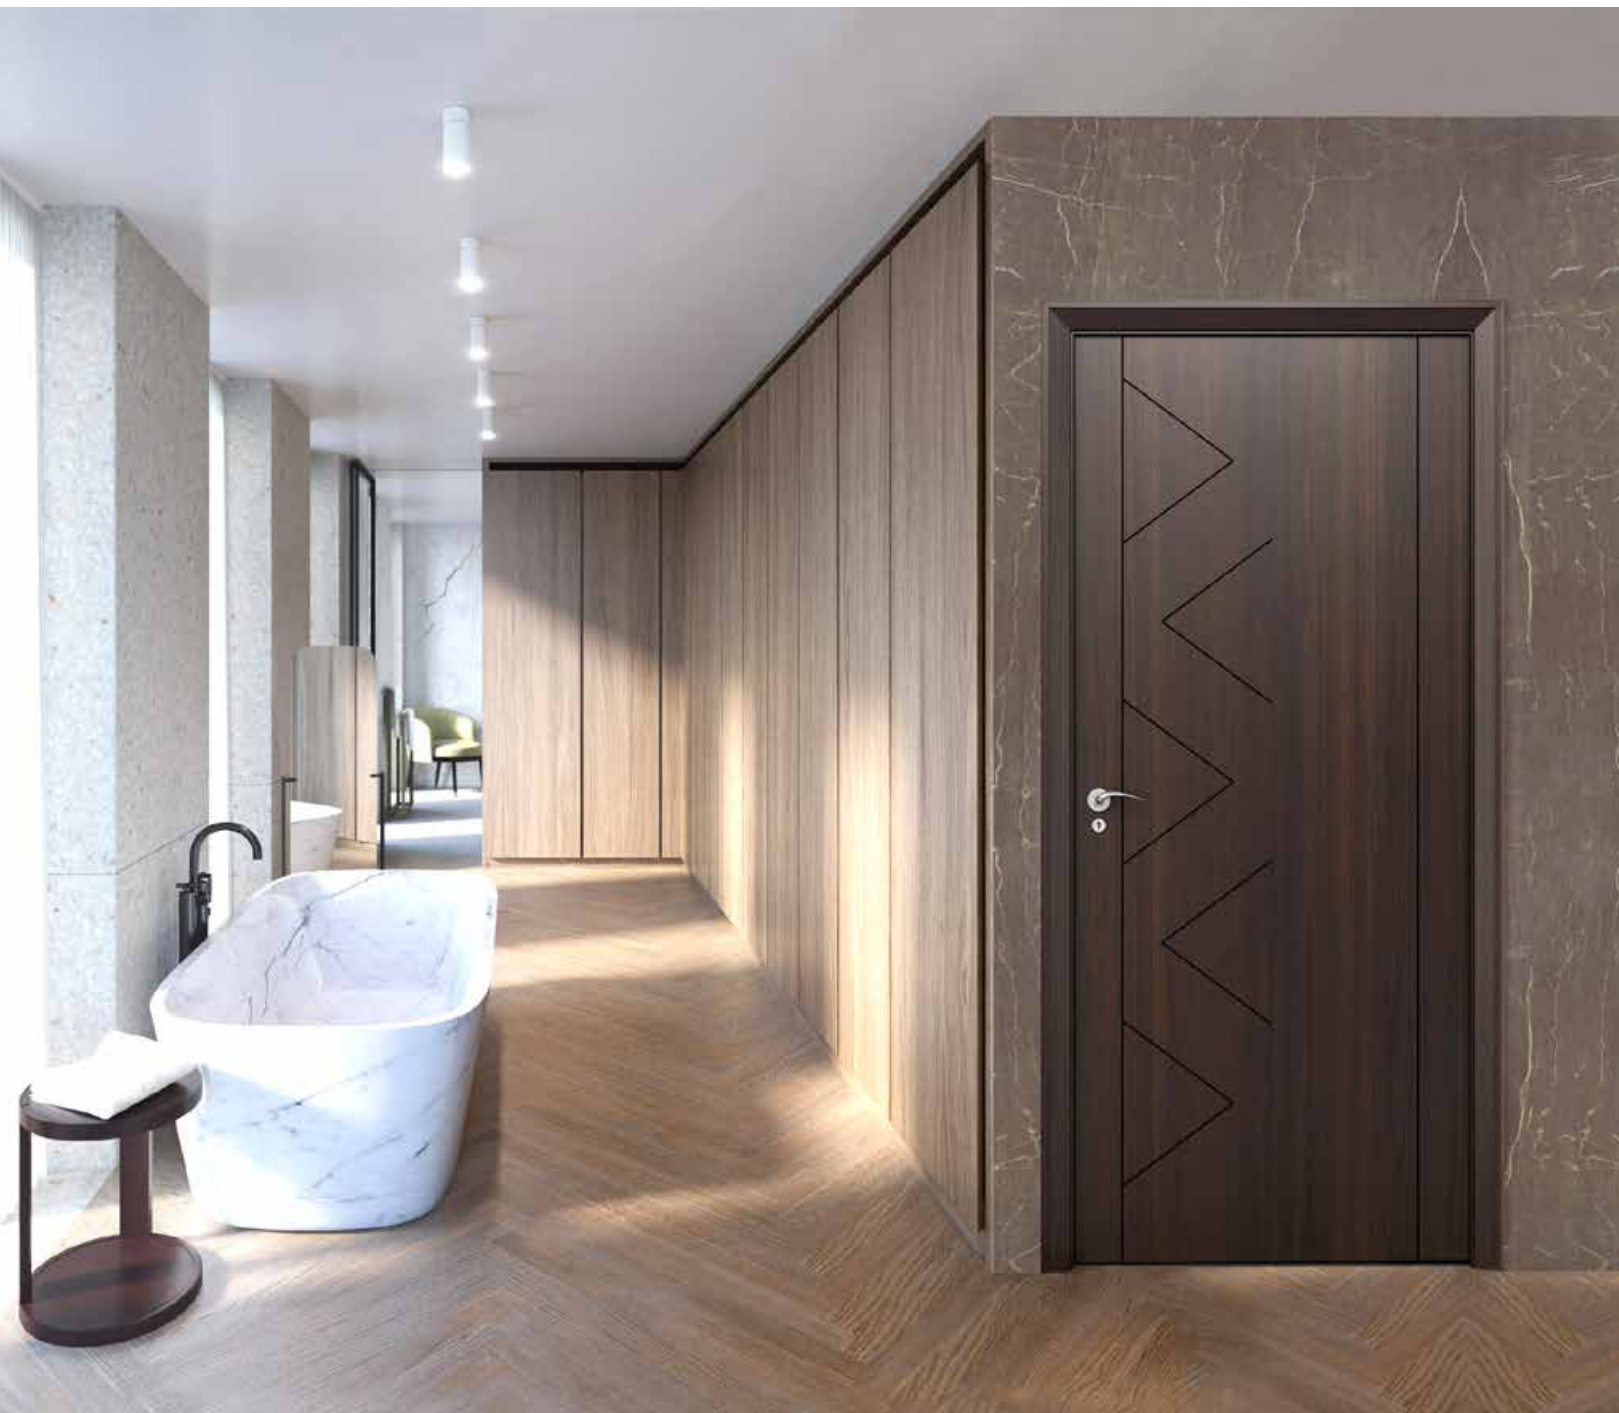

AVAVA

CODE	SIZE
GDAVA100	750 x 2100 x 40mm 900 x 2100 x 40mm 750 x 2400 x 40mm 900 x 2400 x 40mm

FLO SOLO

CODE	SIZE
GDAVA101	750 x 2100 x 40mm 900 x 2100 x 40mm 750 x 2400 x 40mm 900 x 2400 x 40mm

FLO DUAL

CODE	SIZE
GDAVA102	750 x 2100 x 40mm 900 x 2100 x 40mm 750 x 2400 x 40mm 900 x 2400 x 40mm

FLO TRIO

CODE	SIZE
GDAVA103	750 x 2100 x 40mm 900 x 2100 x 40mm 750 x 2400 x 40mm 900 x 2400 x 40mm

PYRAMID

CODE	SIZE
GDAVA104	750 x 2100 x 40mm 900 x 2100 x 40mm 750 x 2400 x 40mm 900 x 2400 x 40mm

MULTILINE

CODE	SIZE
GDAVA105	750 x 2100 x 40mm 900 x 2100 x 40mm 750 x 2400 x 40mm 900 x 2400 x 40mm

⊛ All doors are polished and coated with premium quality materials.

AVAVA SPECIES	EBONY	WENGE	TEAK	OAK	ASH	BEECH	MAHOGANY	WALNUT
	●	●	●	●	●	●	●	●

SOLID DOORS ⊛

PANEL DOORS ⊛

GROOVED DOORS ⊛

VENEER DOORS ⊛