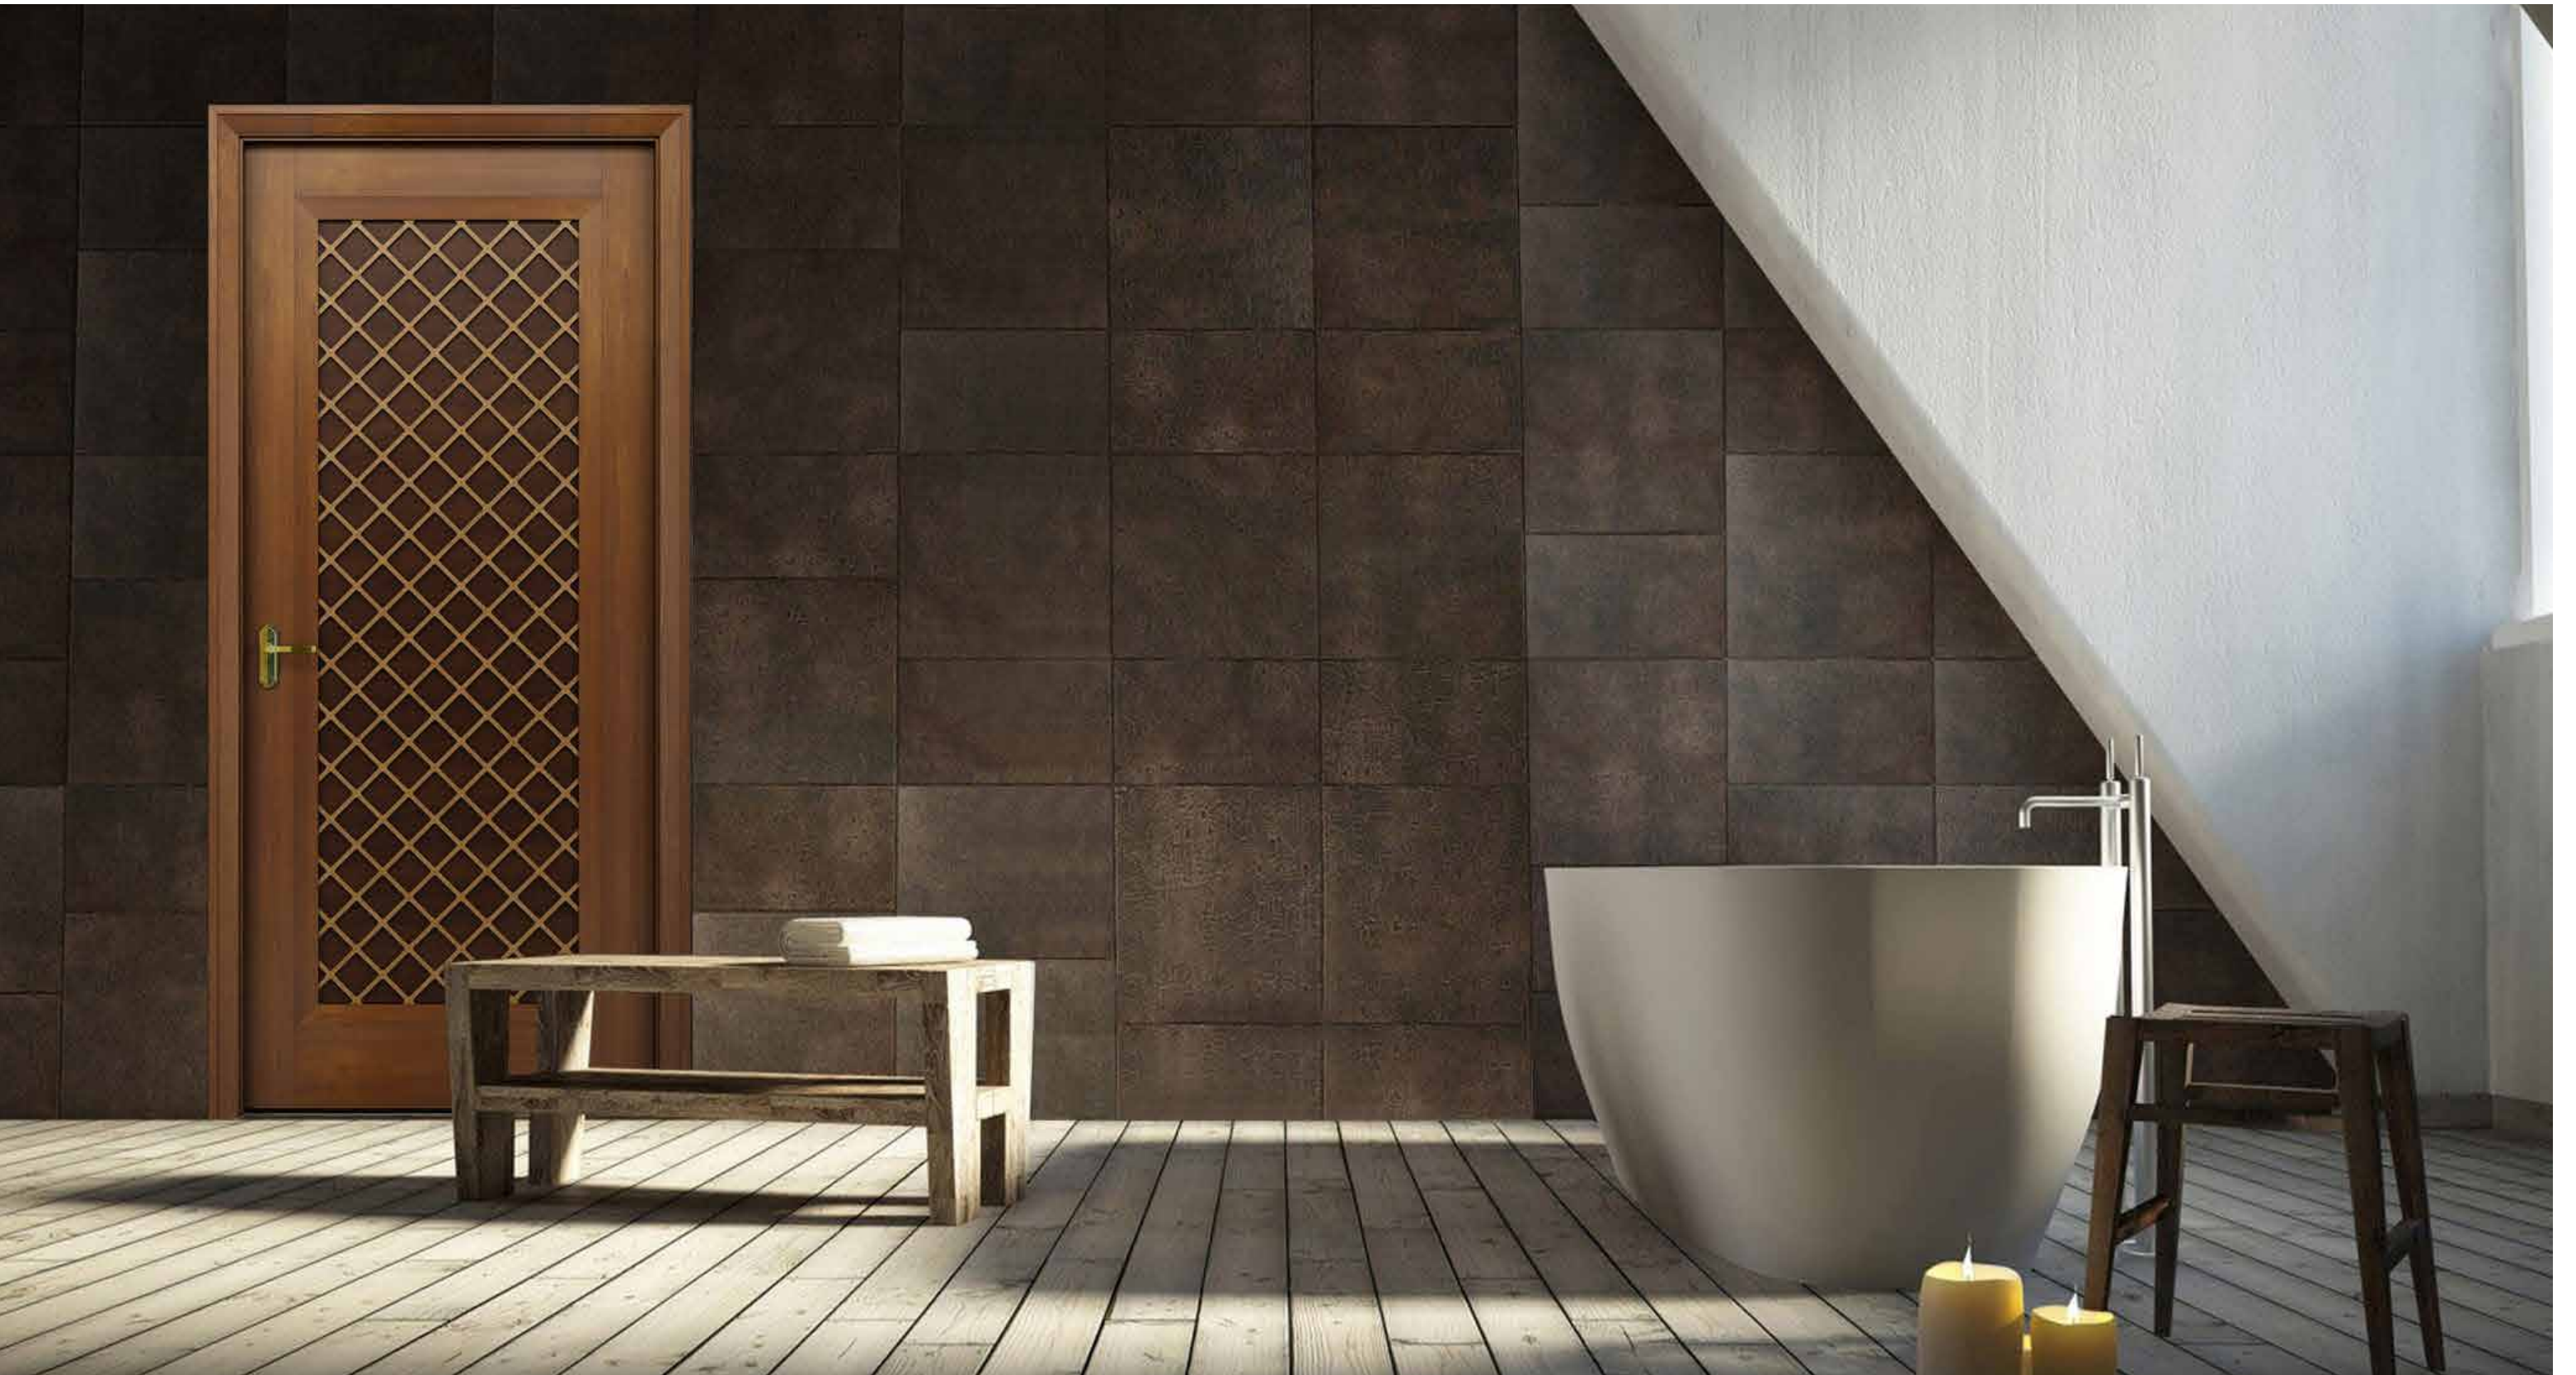

SOLID DOORS ©

PANEL DOORS ©

GROOVED DOORS ©

VENEER DOORS ©