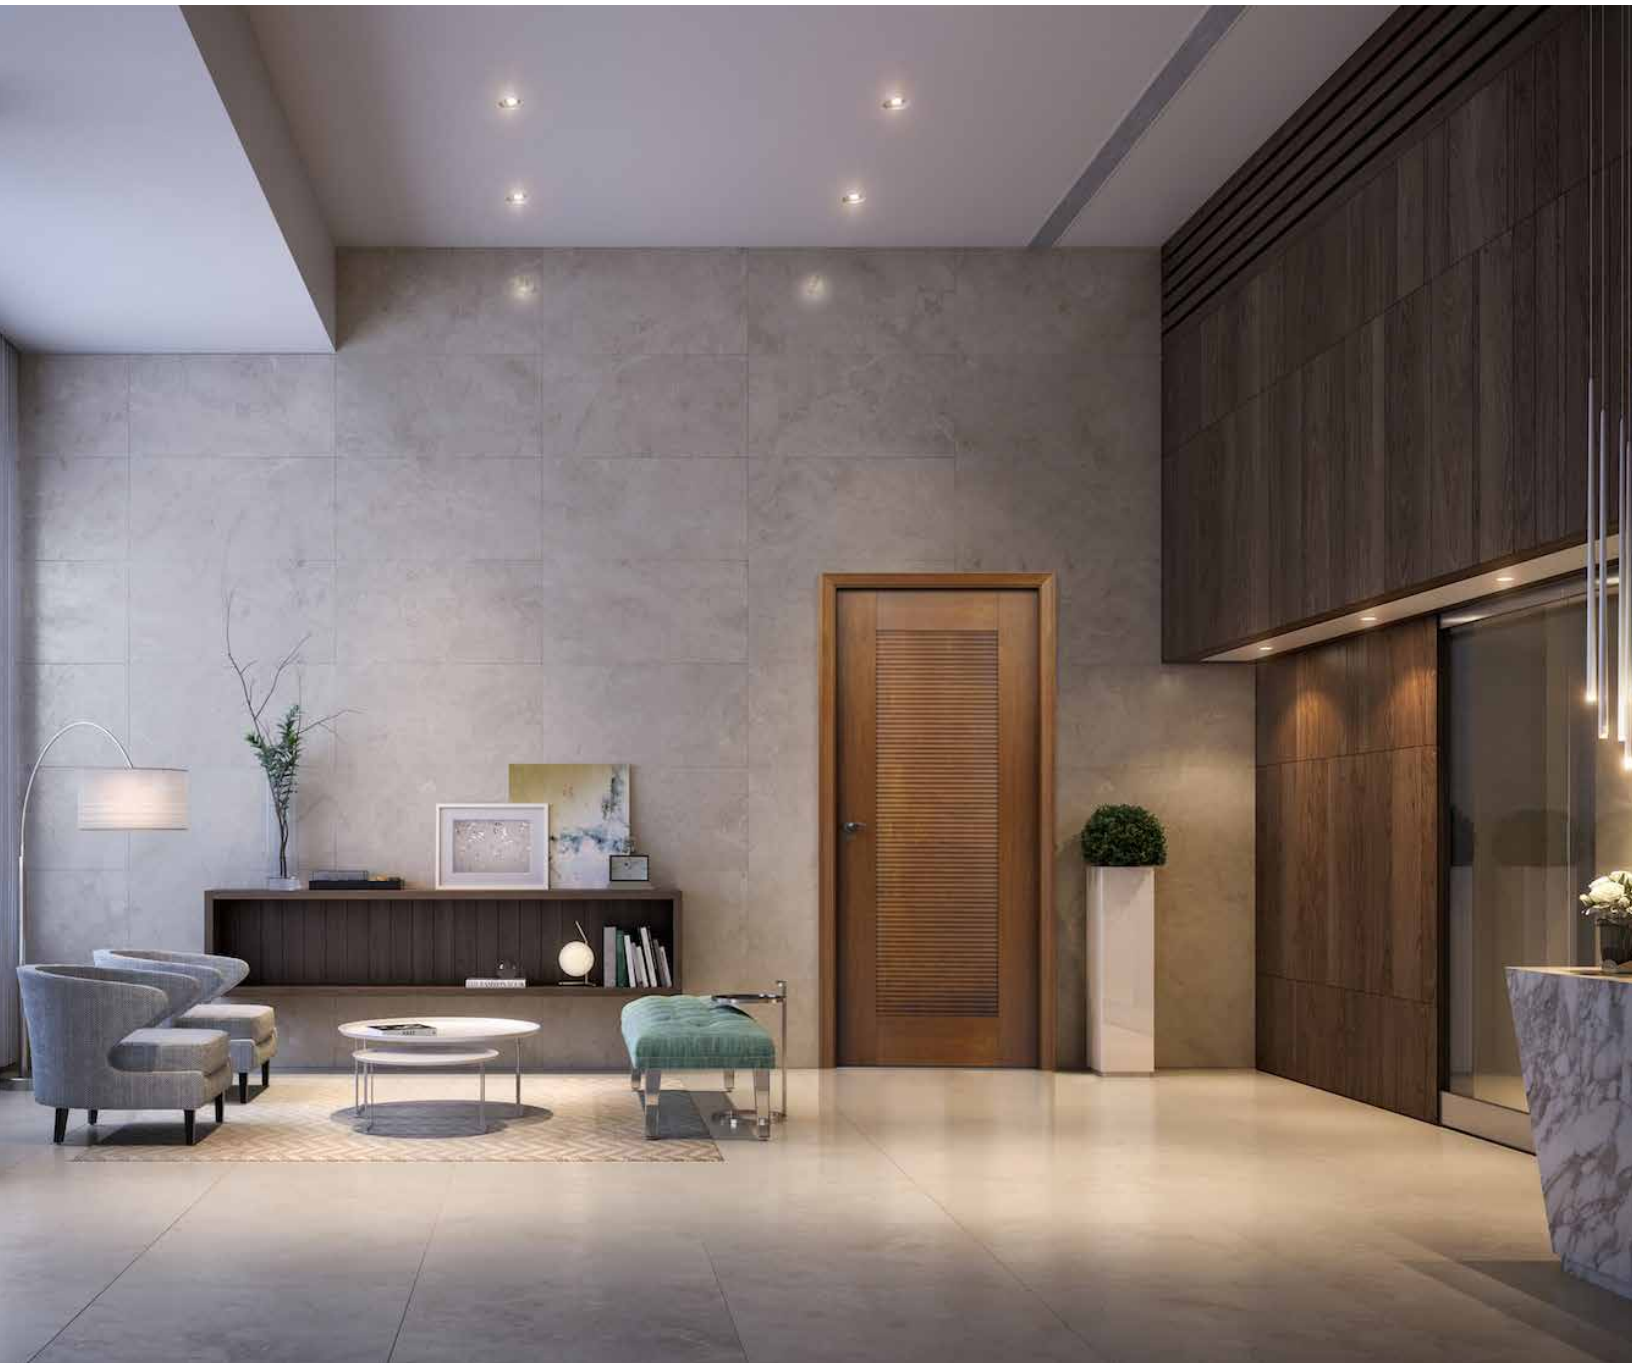

INFINITY

CODE	SIZE
SDINF200	750 x 2100 x 40mm 900 x 2100 x 40mm 750 x 2400 x 40mm 900 x 2400 x 40mm

INFINITY STYLE

CODE	SIZE
SDINF201	750 x 2100 x 40mm 900 x 2100 x 40mm 750 x 2400 x 40mm 900 x 2400 x 40mm

INFINITY STYLE WITH 1 LIGHT OBSCURE GLASS

CODE	SIZE
SDINF202G	750 x 2100 x 40mm 900 x 2100 x 40mm 750 x 2400 x 40mm 900 x 2400 x 40mm

INFINITY STYLE WITH 2 LIGHT OBSCURE GLASS

CODE	SIZE
SDINF203G	750 x 2100 x 40mm 900 x 2100 x 40mm 750 x 2400 x 40mm 900 x 2400 x 40mm

INFINITY WITH OBSCURE GLASS

CODE	SIZE
SDINF204G	750 x 2100 x 40mm 900 x 2100 x 40mm 750 x 2400 x 40mm 900 x 2400 x 40mm

⊕ All doors are polished and coated with premium quality materials.

INFINITY SPECIES	EBONY	WENGE	TEAK	OAK	ASH	BEECH	MAHOGANY	WALNUT
	•	•	•	•	•	•	•	•