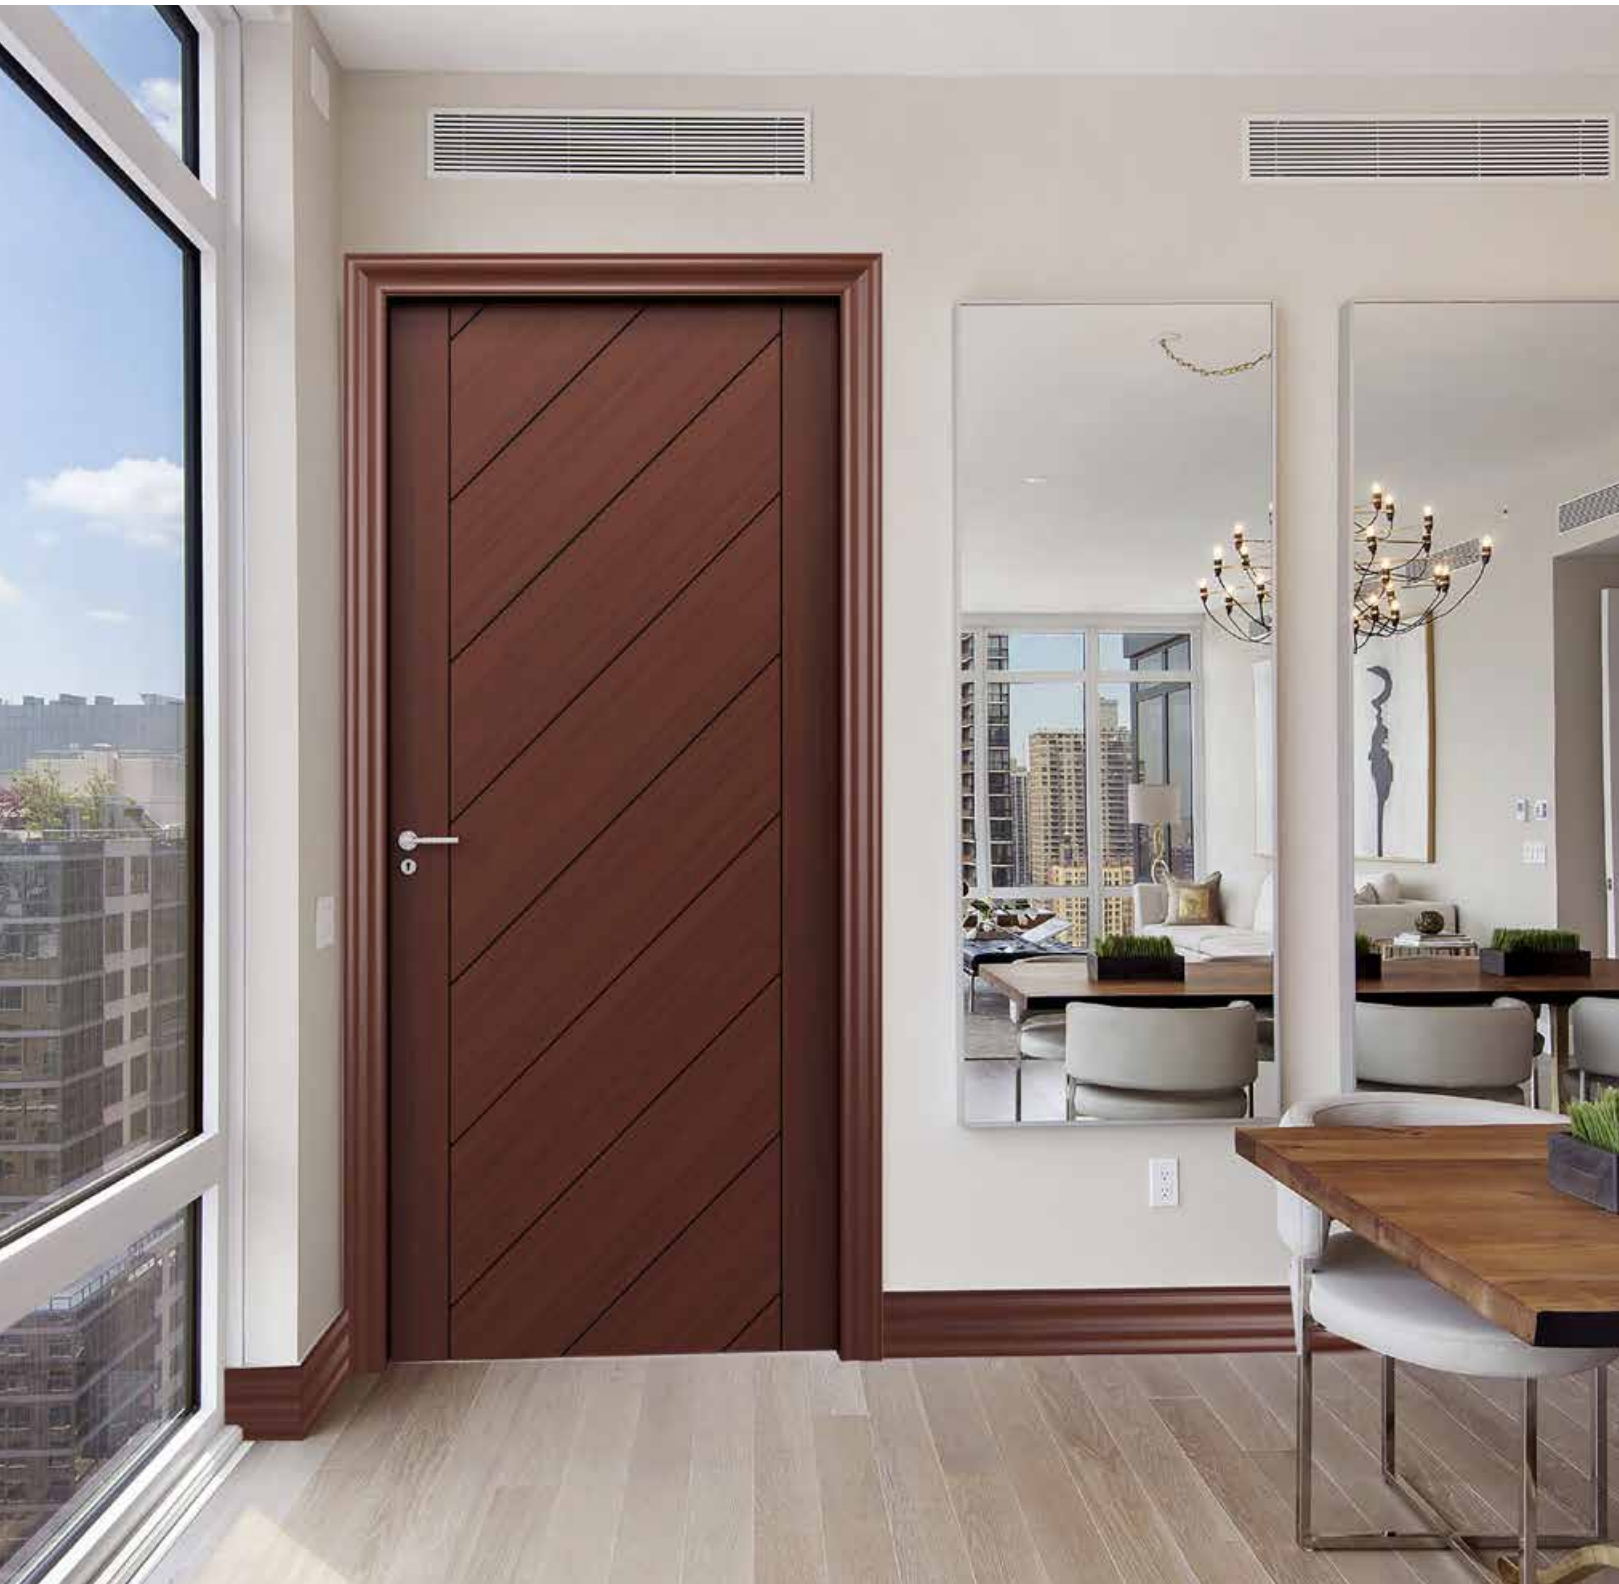

MONZA

CODE	SIZE
GDMON500	750 x 2100 x 40mm 900 x 2100 x 40mm 750 x 2400 x 40mm 900 x 2400 x 40mm

MONZA WITH CLEAR GLASS

CODE	SIZE
GDMON501G	750 x 2100 x 40mm 900 x 2100 x 40mm 750 x 2400 x 40mm 900 x 2400 x 40mm

MOD

CODE	SIZE
GDMON502	750 x 2100 x 40mm 900 x 2100 x 40mm 750 x 2400 x 40mm 900 x 2400 x 40mm

ARCHI

CODE	SIZE
GDMON503	750 x 2100 x 40mm 900 x 2100 x 40mm 750 x 2400 x 40mm 900 x 2400 x 40mm

CLASSY

CODE	SIZE
GDMON504	750 x 2100 x 40mm 900 x 2100 x 40mm 750 x 2400 x 40mm 900 x 2400 x 40mm

CIRCA

CODE	SIZE
GDMON505	750 x 2100 x 40mm 900 x 2100 x 40mm 750 x 2400 x 40mm 900 x 2400 x 40mm

⊕ All doors are polished and coated with premium quality materials.

MONZA SPECIES	EBONY	WENGE	TEAK	OAK	ASH	BEECH	MAHOGANY	WALNUT
	●	●	●	●	●	●	●	●

SOLID DOORS ©

PANEL DOORS ©

GROOVED DOORS ©

VENEER DOORS ©