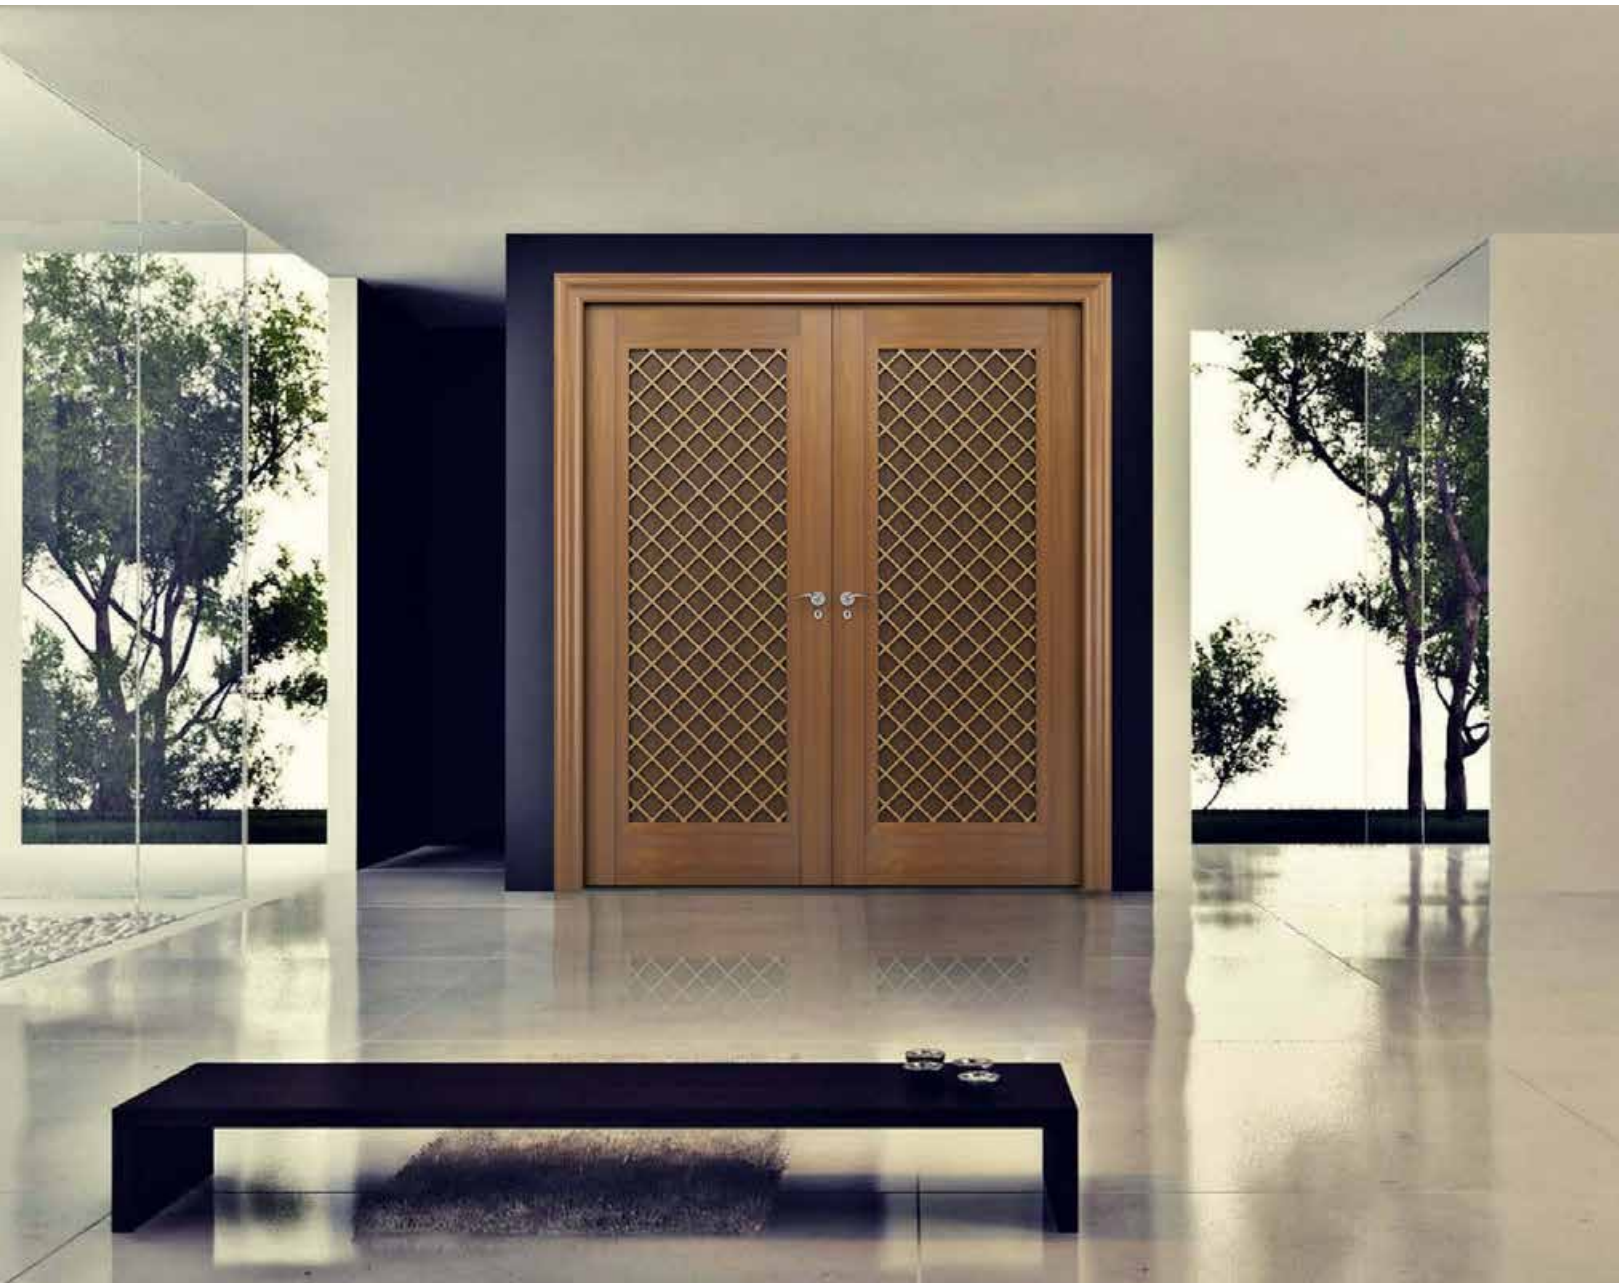

VENICE	22
KOFANO	24
ELEGANO	26
PREMA	28

PANEL DOORS®

SOLID DOORS ©

PANEL DOORS ©

GROOVED DOORS ©

VENEER DOORS ©

VENICE

CODE	SIZE
PDVEN100	750 x 2100 x 40mm 900 x 2100 x 40mm 750 x 2400 x 40mm 900 x 2400 x 40mm

VENICE WITH OBSCURE GLASS

CODE	SIZE
PDVEN101	750 x 2100 x 40mm 900 x 2100 x 40mm 750 x 2400 x 40mm 900 x 2400 x 40mm

VENICE LEGACY

CODE	SIZE
PDVEN102G	750 x 2100 x 40mm 900 x 2100 x 40mm 750 x 2400 x 40mm 900 x 2400 x 40mm