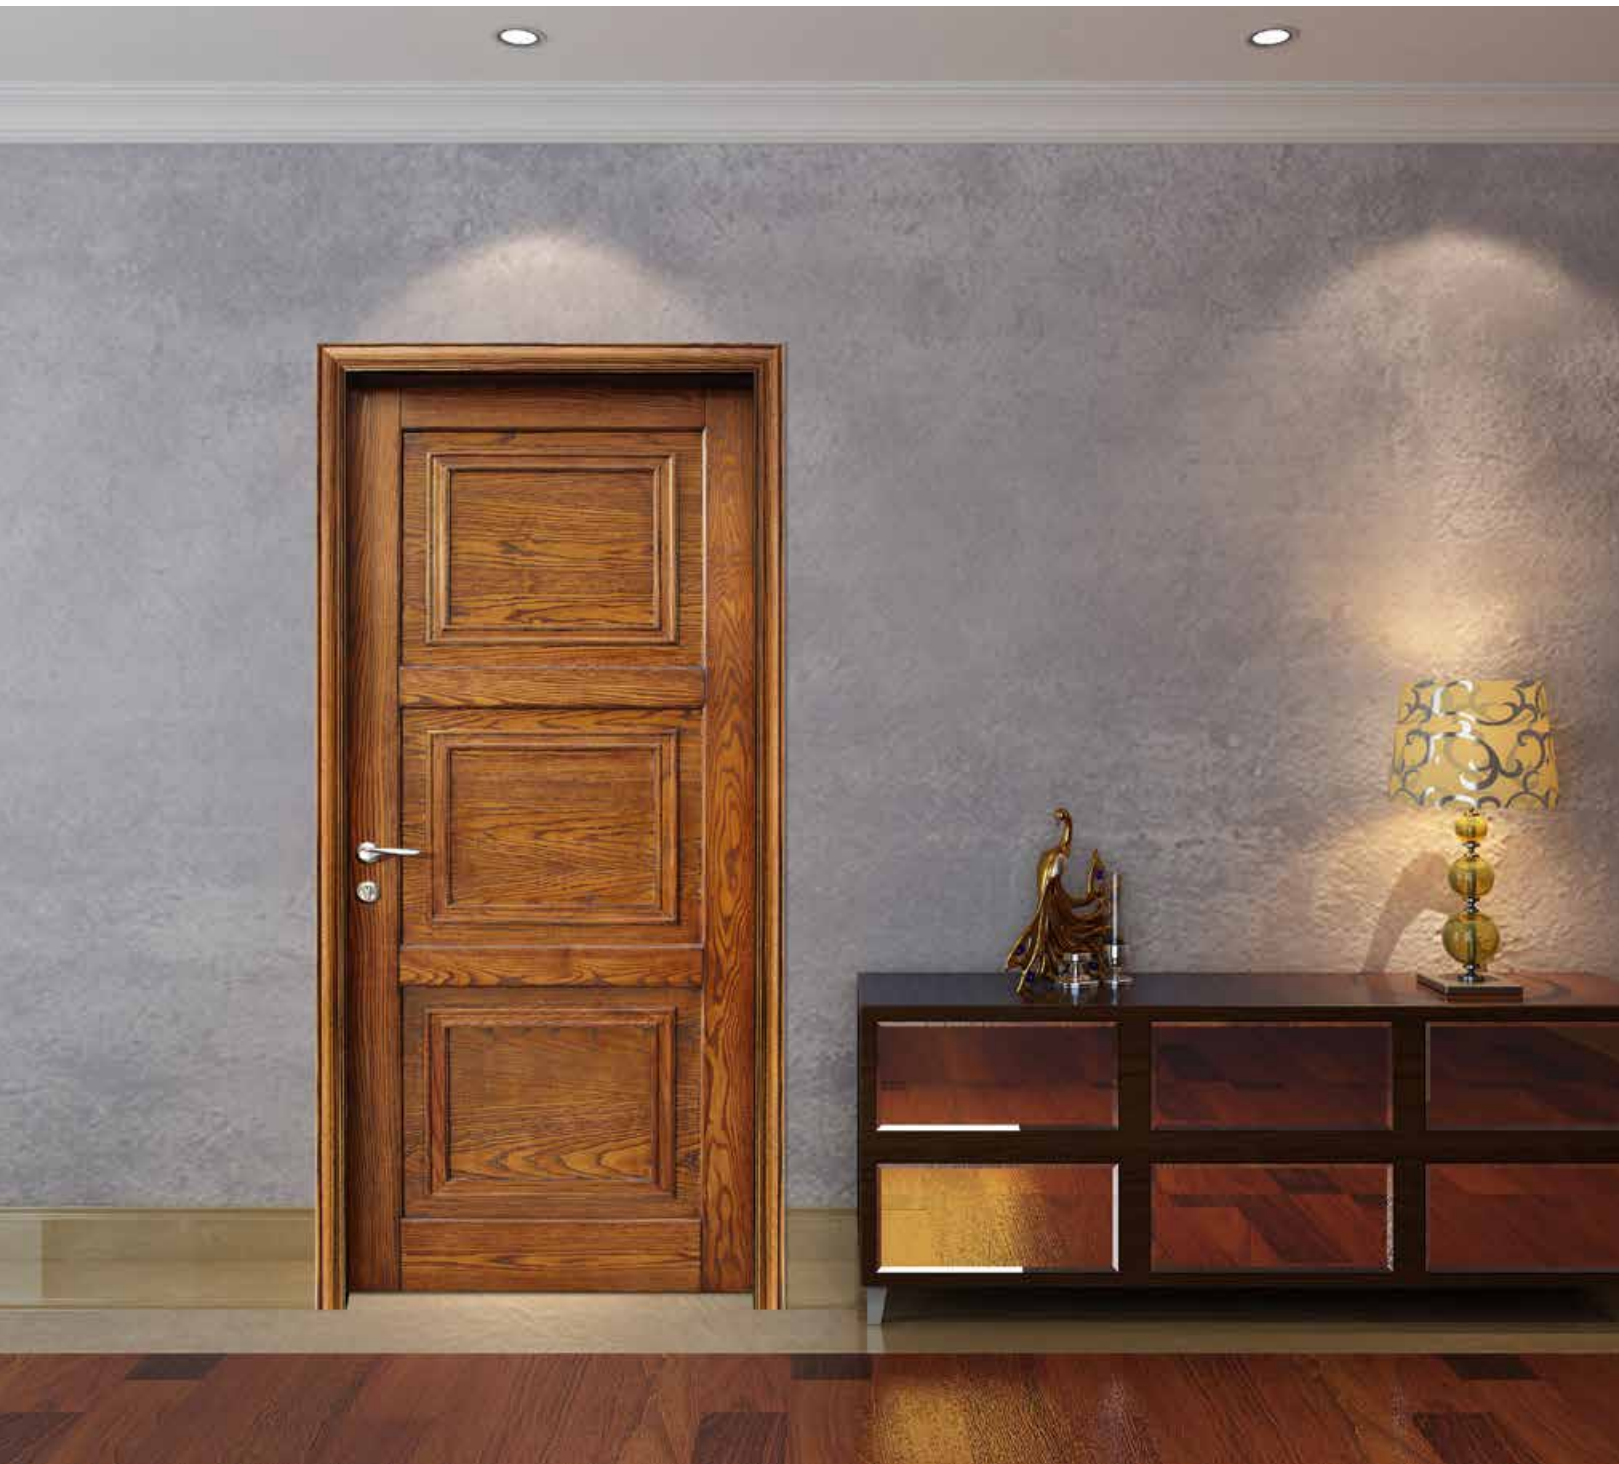

DELUXE

CODE	SIZE
SDDDEL100	750 x 2100 x 40mm 900 x 2100 x 40mm 750 x 2400 x 40mm 900 x 2400 x 40mm

DELUXE WITH 1 LIGHT CLEAR GLASS

CODE	SIZE
SDDDEL101G	750 x 2100 x 40mm 900 x 2100 x 40mm 750 x 2400 x 40mm 900 x 2400 x 40mm

DELUXE WITH 2 LIGHT CLEAR GLASS

CODE	SIZE
SDDDEL102G	750 x 2100 x 40mm 900 x 2100 x 40mm 750 x 2400 x 40mm 900 x 2400 x 40mm

DELUXE WITH 3 LIGHT CLEAR GLASS

CODE	SIZE
SDDDEL103G	750 x 2100 x 40mm 900 x 2100 x 40mm 750 x 2400 x 40mm 900 x 2400 x 40mm

⊕ All doors are polished and coated with premium quality materials.

DELUXE SPECIES	EBONY	WENGE	TEAK	OAK	ASH	BEECH	MAHOGANY	WALNUT
	•	•	•	•	•	•	•	•