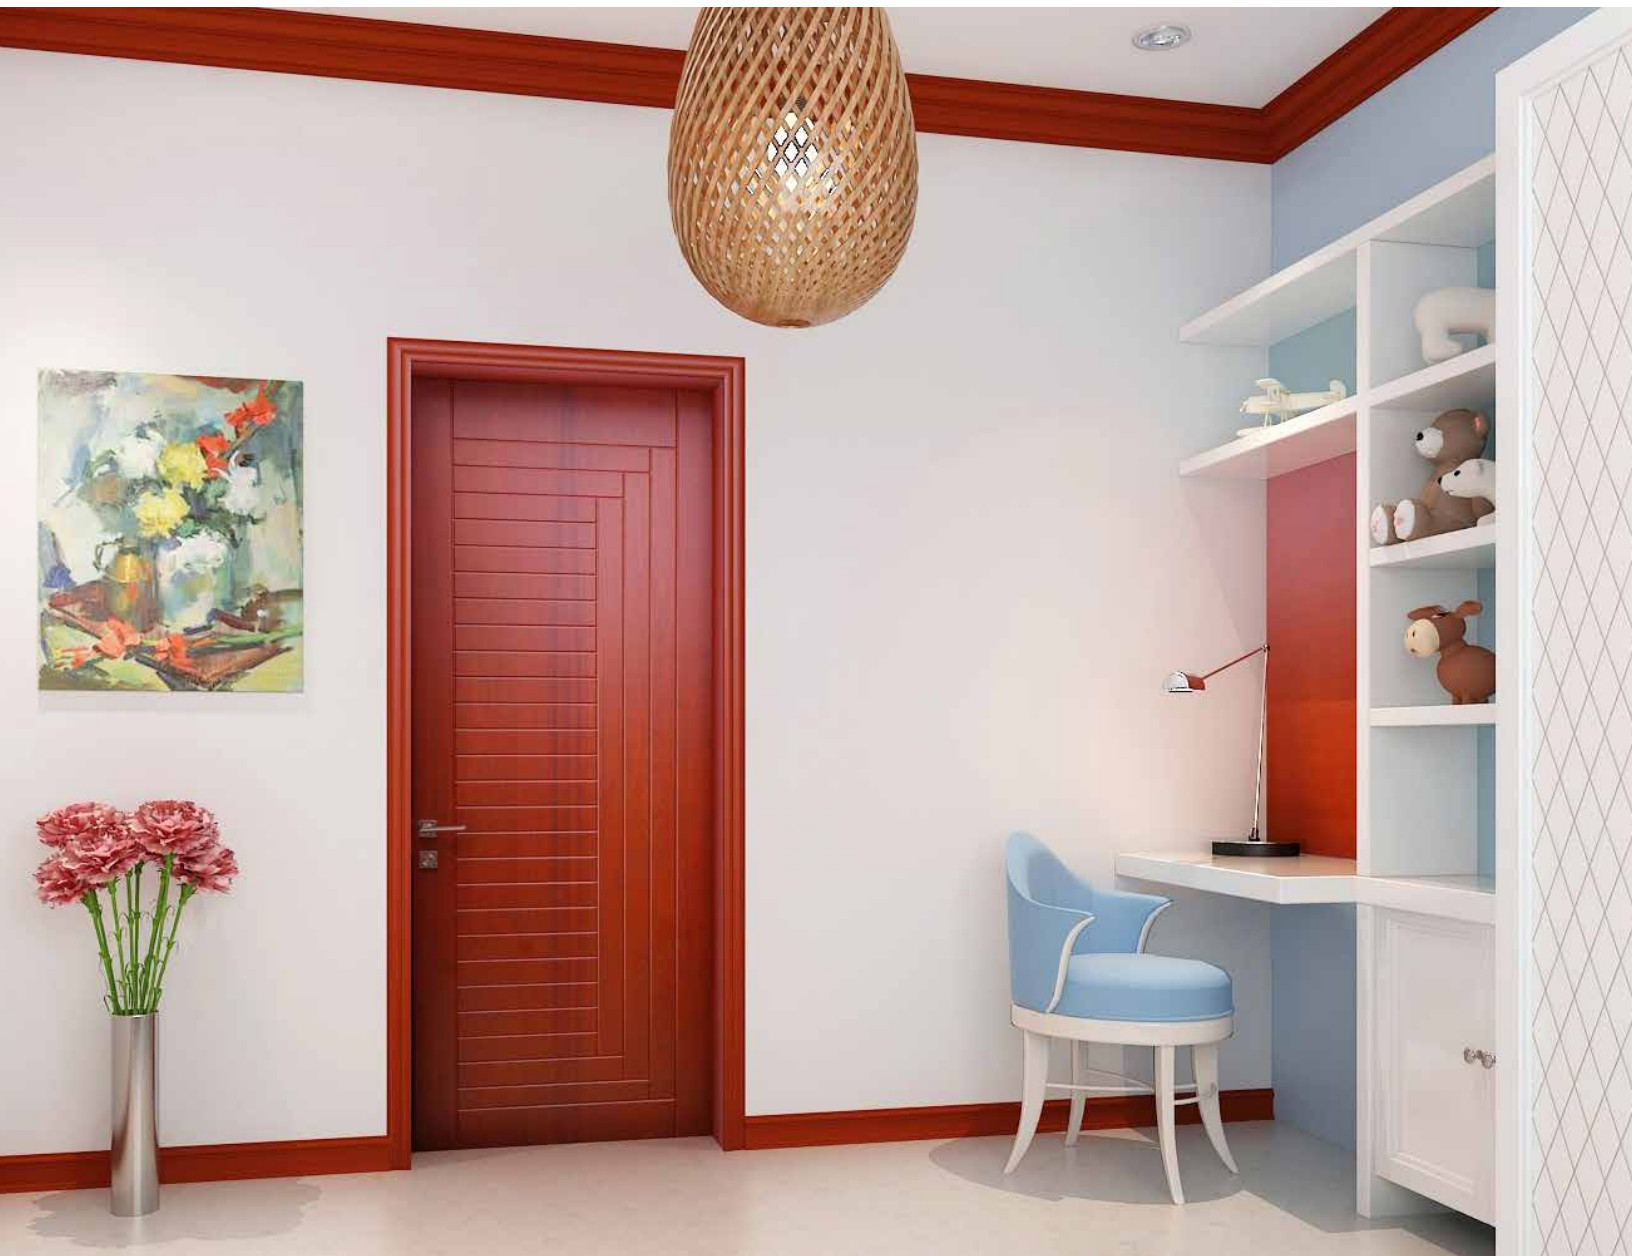

⊕ All doors are polished and coated with premium quality materials.

LARIX SPECIES	EBONY	WENGE	TEAK	OAK	ASH	BEECH	MAHOGANY	WALNUT
	●	●	●	●	●	●	●	●

SOLID DOORS ©

PANEL DOORS ©

GROOVED DOORS ©

VENEER DOORS ©

LINEA