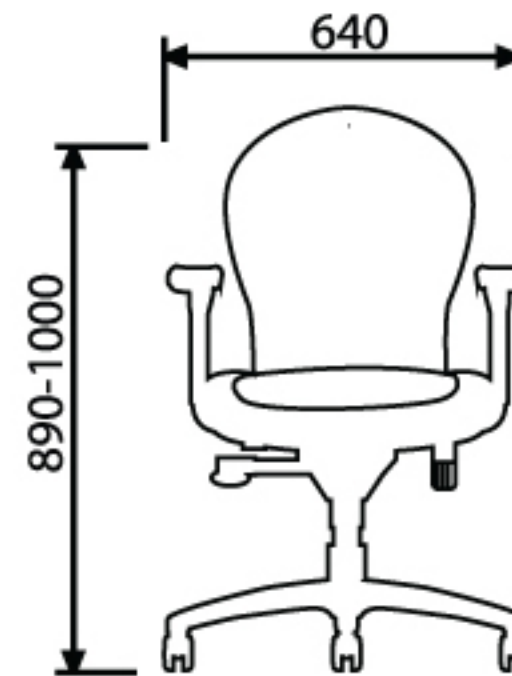

Comfort you can
work with

Staff chairs

SU-100

Colour Option:

Back

Seat

-  Polyester fabric/Mesh
-  Gaslift
-  Push button height adjustment

TP-121