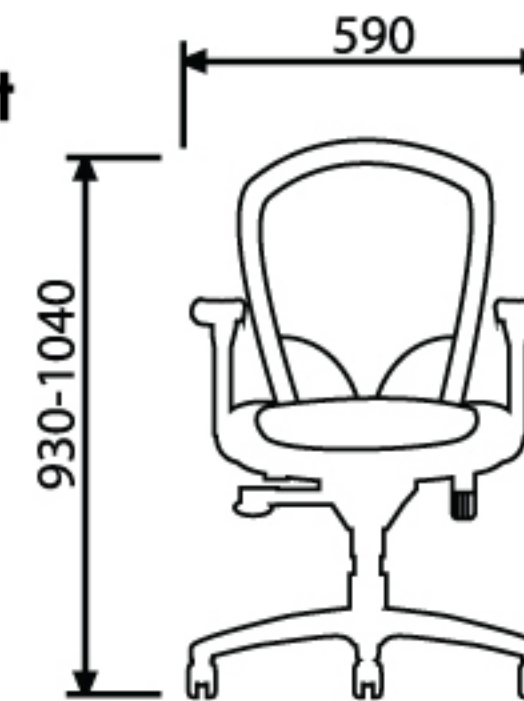

- Polyester fabric/Mesh
- Lumber Support
- Push button height adjustment

EV-M100

Colour Option:

Back

Seat

- Polyester fabric/Mesh
- Gas lift
- Push button height adjustment

FR-101

Colour Option: