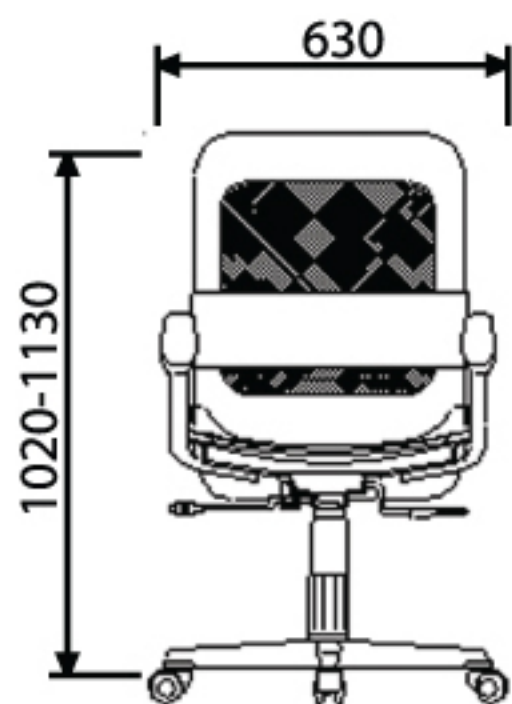

Colour Option:

Back

Seat

- Polyester fabric/Mesh
- Lumber Support
- Push button height adjustment