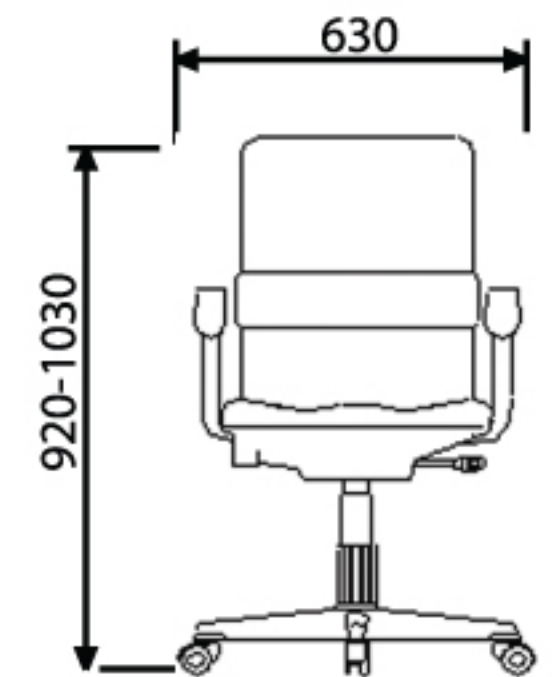

Colour Option:

Back

Seat

-  Polyester fabric/Mesh
-  Lumber support
-  Push button height adjustment

TMG-132

Colour Option:

Back

Seat