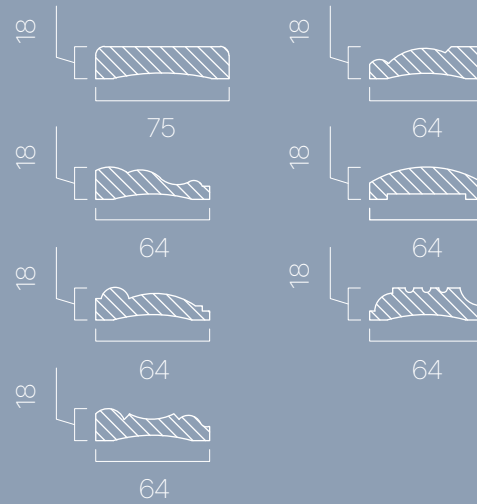

COLOR & MATERIAL GUIDES

ENGINEERED
SINGLE REBATE

SOLID
SINGLE REBATE

VENEERED
ARCHITRAVE

SOLID
DOUBLE REBATE

SOLID
ARCHITRAVE

TECHNICAL DRAWING

LAHORE