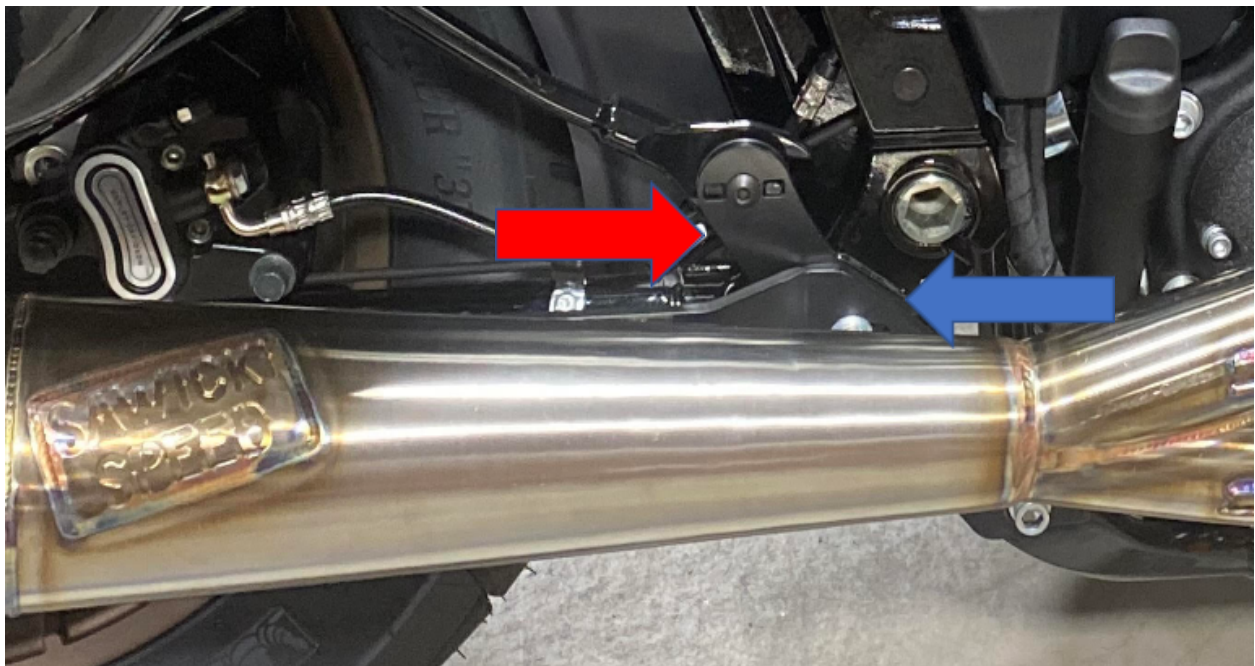

## Softtail ST bag support bracket

Reuse your OE bag locator onto your new bag support bracket with the supplied hardware.

Now install the new bag support bracket (RED arrow) under the Sawicki Exhaust bracket (BLUE arrow) reusing the OE allen bolts.