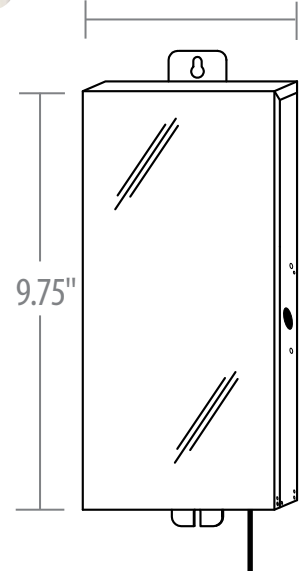

TR14ST-150, TR14ST-300

Stainless Steel

5.25"

5.25"

UL Listed us

Contact Your Customer Care Specialist For Pricing, Orders And Technical Support. Reorder #1821 05-01-19

800.677.3334

www.solloslighting.com