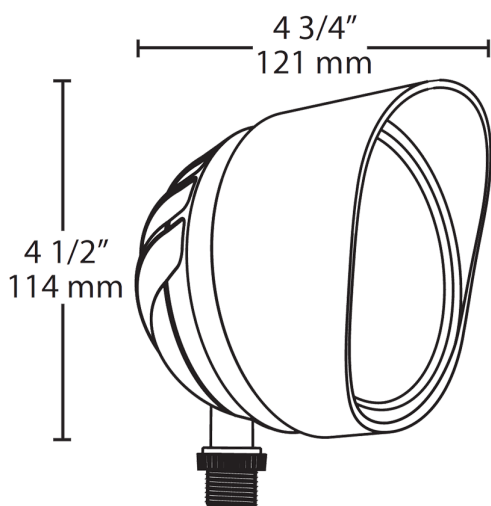

Dimensions

Features

12W LED equivalent to 75W BR30/halogen/wide flood

Mount as an uplight or downlight on a RAB Mighty Post or junction box

Microprismatic diffusion lens for smooth and even light distribution