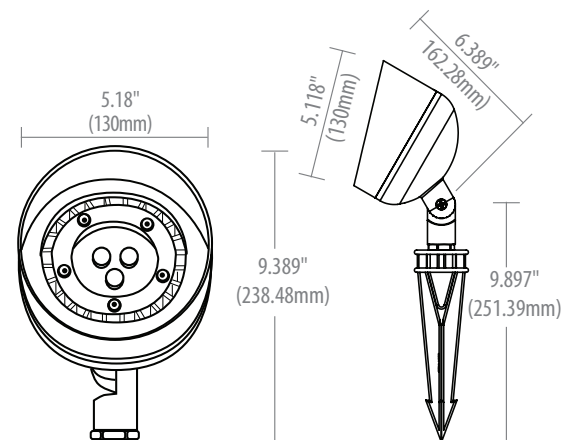

Contact Your Customer Care Specialist For Pricing, Orders And Technical Support. Reorder #1818

800.677.3334

www.solloslighting.com