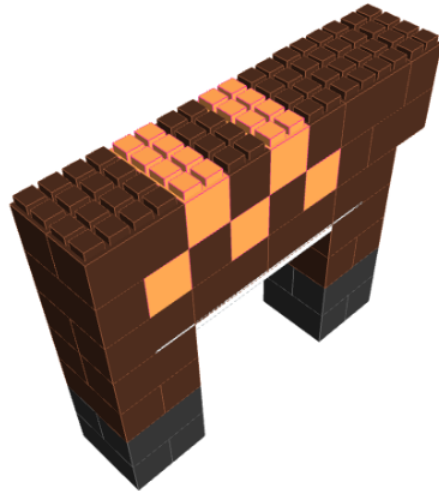

Model: Figure - Reindeer 5 Ft 6 In X 1 Ft X 7 Ft 7 In tall
Designer: EverBlock Systems

FULL BLOCKS

	Black	8
	Brown	64
	Orange	5
	Pink	1
	Red	1
Total		79

SHELF UNIT 36"

	White	1
Total		1

Step: 1

Full Block x 4 | Black

Step: 7

Full Block x 6 | Brown
Full Block x 3 | Orange

Step: 8

Full Block x 7 | Brown
Full Block x 2 | Orange

Step: 8

Full Block x 7 | Brown
Full Block x 2 | Orange

Step: 9

Full Block x 10 | Brown

Step: 9

Full Block x 10 | Brown

Step: 10

Full Block x 6 | Brown

Step: 10

Full Block x 6 | Brown

Step: 11

Full Block x 3 | Brown
Full Block x 1 | Pink
Full Block x 1 | Red