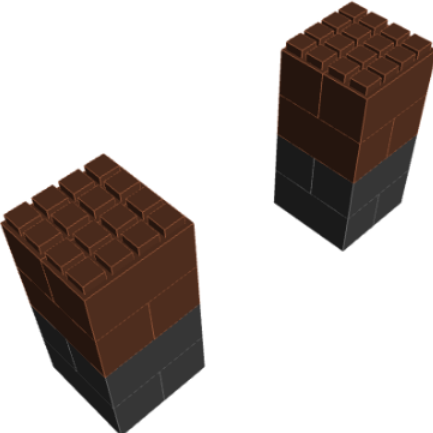

Model: Figure - Reindeer 5 Ft 6 In X 1 Ft X 7 Ft 7 In tall
Designer: EverBlock Systems

FULL BLOCKS

	Black	8
	Brown	64
	Orange	5
	Pink	1
	Red	1
Total		79

SHELF UNIT 36"

	White	1
Total		1

Step: 1

Full Block x 4 | Black

Step: 1

Full Block x 4 | Black

Step: 2

Full Block x 4 | Black

Step: 2

Full Block x 4 | Black

Step: 3

Full Block x 4 | Brown

Step: 3

Full Block x 4 | Brown

Step: 4

Full Block x 4 | Brown

Step: 4

Full Block x 4 | Brown

Step: 5

36" Shelf x 1 | White

Step: 5

36" Shelf x 1 | White

Step: 6

Full Block x 8 | Brown

Step: 6

Full Block x 8 | Brown

Step: 7

Full Block x 6 | Brown
Full Block x 3 | Orange