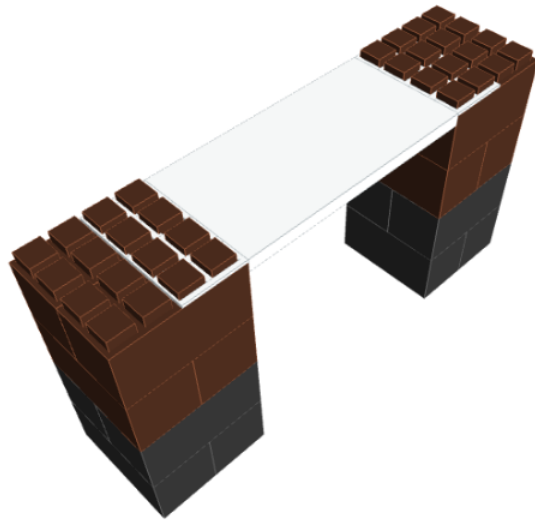

Model: Figure - Reindeer 5 Ft 6 In X 1 Ft X 7 Ft 7 In tall
Designer: EverBlock Systems

FULL BLOCKS

	Black	8
	Brown	64
	Orange	5
	Pink	1
	Red	1
Total		79

SHELF UNIT 36"

	White	1
Total		1

Step: 1

Full Block x 4 | Black

Step: 1

Full Block x 4 | Black

Step: 2

Full Block x 4 | Black

Step: 2

Full Block x 4 | Black

Step: 3

Full Block x 4 | Brown

Step: 3

Full Block x 4 | Brown

Step: 4

Full Block x 4 | Brown

Step: 4

Full Block x 4 | Brown

Step: 5

36" Shelf x 1 | White

Step: 5

36" Shelf x 1 | White

Step: 6

Full Block x 8 | Brown

Step: 6

Full Block x 8 | Brown

Step: 7

Full Block x 6 | Brown
Full Block x 3 | Orange