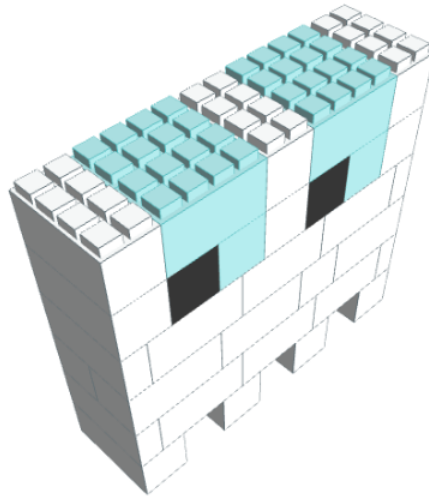

Model: EverBlock Model Ghost 4'7" - White
Designer: EverBlock Systems

FULL BLOCKS

Black

2

Light Blue

6

White

41

Full Block x 7 | White

Step: 3

Full Block x 7 | White

Step: 4

Full Block x 6 | White
Line Block x 2 | White

Step: 4

Full Block x 6 | White
Line Block x 2 | White

Step: 5

Full Block x 2 | Black
Full Block x 2 | Light Blue
Full Block x 3 | White

Step: 5

Full Block x 2 | Black
Full Block x 2 | Light Blue
Full Block x 3 | White

Step: 6

Full Block x 4 | Light Blue
Full Block x 3 | White

Step: 6

Full Block x 4 | Light Blue
Full Block x 3 | White

Step: 7

Full Block x 6 | White
Line Block x 2 | White

Step: 7

Full Block x 6 | White
Line Block x 2 | White

Step: 8

Full Block x 5 | White