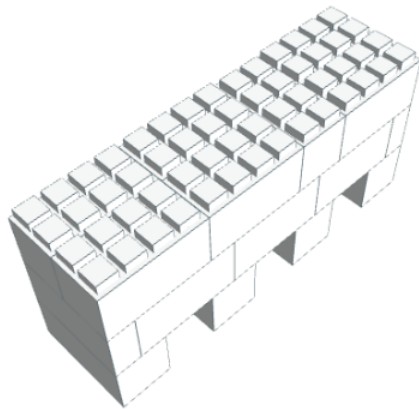

Model: EverBlock Model Ghost 4'7" - White
Designer: EverBlock Systems

FULL BLOCKS

Black

2

Light Blue

6

White

41

Full Block x 4 | White

Step: 1

Full Block x 4 | White

Step: 2

Full Block x 6 | White
Line Block x 2 | White

Step: 2

Full Block x 6 | White
Line Block x 2 | White

Step: 3

Full Block x 7 | White

Step: 3

Full Block x 7 | White

Step: 4

Full Block x 6 | White
Line Block x 2 | White

Step: 4

Full Block x 6 | White
Line Block x 2 | White

Step: 5

Full Block x 2 | Black
Full Block x 2 | Light Blue
Full Block x 3 | White

Step: 5

Full Block x 2 | Black
Full Block x 2 | Light Blue
Full Block x 3 | White

Step: 6

Full Block x 4 | Light Blue
Full Block x 3 | White