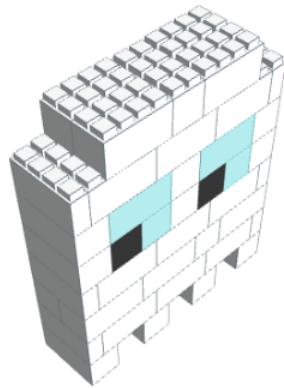

Step: 8

Full Block x 5 | White