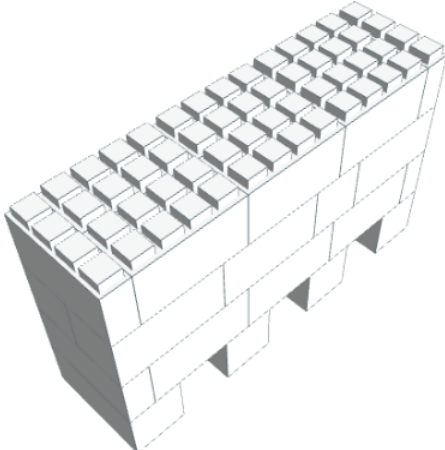

Model: EverBlock Model Ghost 4'7" - White
Designer: EverBlock Systems

FULL BLOCKS

Black

2

Light Blue

6

White

41

Full Block x 4 | White

Step: 1

Full Block x 4 | White

Step: 2

Full Block x 6 | White
Line Block x 2 | White

Step: 2

Full Block x 6 | White
Line Block x 2 | White

Step: 3

Full Block x 7 | White

Step: 3

Full Block x 7 | White

Step: 4

Full Block x 6 | White
Line Block x 2 | White

Step: 4

Full Block x 6 | White
Line Block x 2 | White

Step: 5

Full Block x 2 | Black
Full Block x 2 | Light Blue
Full Block x 3 | White

Step: 5

Full Block x 2 | Black
Full Block x 2 | Light Blue
Full Block x 3 | White

Step: 6

Full Block x 4 | Light Blue
Full Block x 3 | White