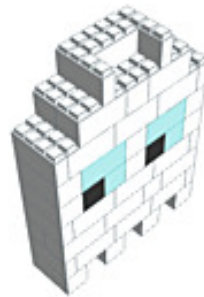

Model: EverBlock Model Ghost 4'7" - White
Designer: EverBlock Systems

FULL BLOCKS

Black

2

Light Blue

6

White

41

Total

49

LINE BLOCKS

White

8

Total

8

Step: 1

Full Block x 4 | White

Step: 1

Full Block x 4 | White

Step: 2

Full Block x 6 | White
Line Block x 2 | White

Step: 2

Full Block x 6 | White
Line Block x 2 | White

Step: 3