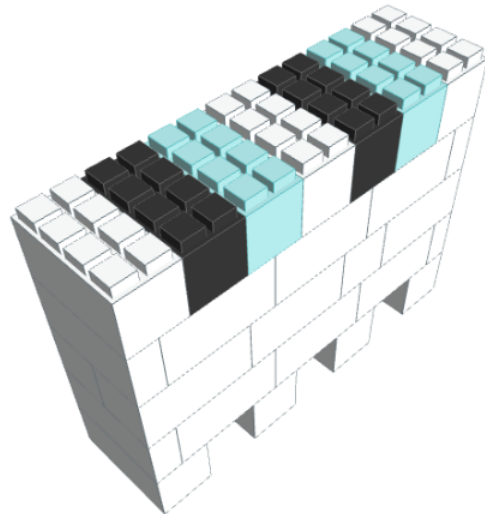

Model: EverBlock Model Ghost 4'7" - White
Designer: EverBlock Systems

FULL BLOCKS

Black

2

Light Blue

6

White

41

Full Block x 4 | White

Step: 1

Full Block x 4 | White

Step: 2

Full Block x 6 | White
Line Block x 2 | White

Step: 2

Full Block x 6 | White
Line Block x 2 | White

Step: 3

Full Block x 7 | White

Step: 3

Full Block x 7 | White

Step: 4

Full Block x 6 | White
Line Block x 2 | White

Step: 4

Full Block x 6 | White
Line Block x 2 | White

Step: 5

Full Block x 2 | Black
Full Block x 2 | Light Blue
Full Block x 3 | White

Step: 5

Full Block x 2 | Black
Full Block x 2 | Light Blue
Full Block x 3 | White

Step: 6

Full Block x 4 | Light Blue
Full Block x 3 | White