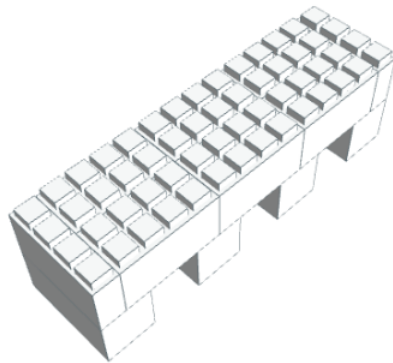

Model: EverBlock Model Ghost 4'7" - White
Designer: EverBlock Systems

FULL BLOCKS

Black

2

Light Blue

6

White

41

Full Block x 4 | White

Step: 1

Full Block x 4 | White

Step: 2

Full Block x 6 | White
Line Block x 2 | White

Step: 2

Full Block x 6 | White
Line Block x 2 | White

Step: 3

Full Block x 7 | White

Step: 3

Full Block x 7 | White

Step: 4

Full Block x 6 | White
Line Block x 2 | White

Step: 4

Full Block x 6 | White
Line Block x 2 | White

Step: 5