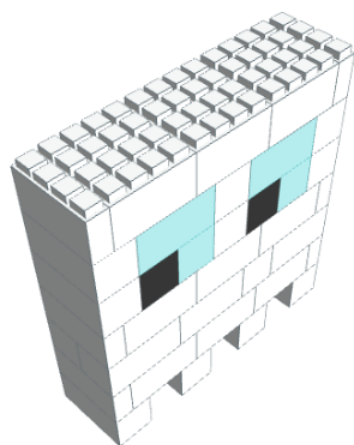

Model: EverBlock Model Ghost 4'7" - White
Designer: EverBlock Systems

FULL BLOCKS

Black

2

Light Blue

6

White

41

Full Block x 2 | Black
Full Block x 2 | Light Blue
Full Block x 3 | White

Step: 5

Full Block x 2 | Black
Full Block x 2 | Light Blue
Full Block x 3 | White

Step: 6

Full Block x 4 | Light Blue
Full Block x 3 | White

Step: 6

Full Block x 4 | Light Blue
Full Block x 3 | White

Step: 7

Full Block x 6 | White
Line Block x 2 | White

Step: 7

Full Block x 6 | White
Line Block x 2 | White

Step: 8

Full Block x 5 | White