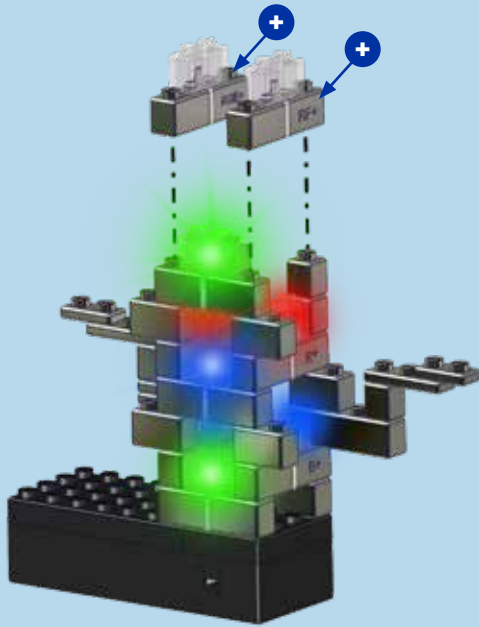

POWER BLOX™ STANDARD

ONLINE ASSEMBLY MANUAL

STAIRWAY TO HEAVEN

 = Tin plated block

1

2

3

4

10

 x1  x1

11

12

13

14

15

16