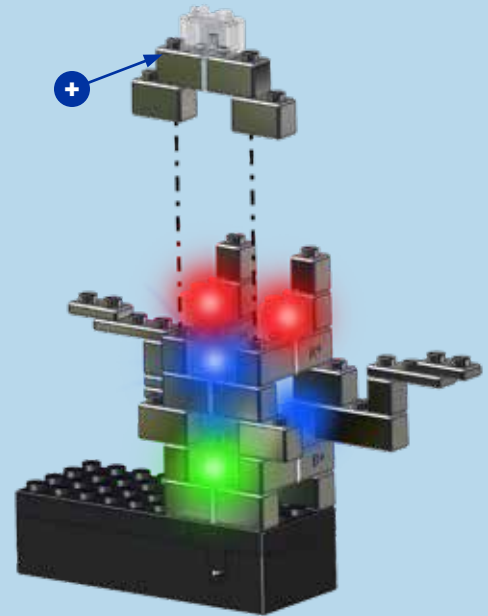

POWER BLOX™ STANDARD

ONLINE ASSEMBLY MANUAL

STAIRWAY TO HEAVEN

 = Tin plated block

1

2

3

4

10

 x1  x1

11

12

13

14

15

16