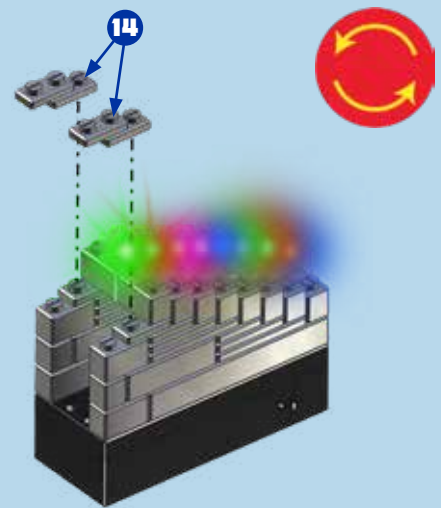

POWER BLOX™ STANDARD

ONLINE ASSEMBLY MANUAL

STAIRWAY TO HEAVEN

 = Tin plated block

1

2

3

4

 x1  x1

12

13

 x4

14

 x2

15

16

17

18

WINGED CREATURE

 = Tin plated block

1

2

3

4