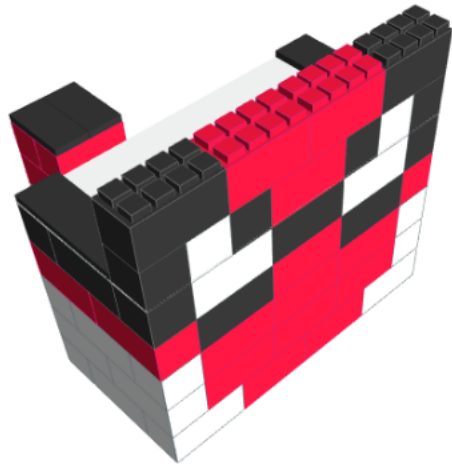

Model: Spider-Man Superhero Desk & Stool Kit Instructions

Designer: EverBlock Systems

FULL BLOCKS

Red

26

Black

7

White

Step #4

Full Block x 2 | Black
Full Block x 5 | Red
Full Cap x 2 | Black

Step #5

Full Block x 3 | Black
Full Block x 2 | White
Half Block x 4 | Black

Step #5

Full Block x 3 | Black
Full Block x 2 | White
Half Block x 4 | Black

Step #7

Full Block x 1 | Red
Half Block x 2 | White
Half Block x 4 | Black
Full Cap x 2 | Black
Quarter Cap x 4 | Black

Step #7

Full Block x 1 | Red
Half Block x 2 | White
Half Block x 4 | Black
Full Cap x 2 | Black
Quarter Cap x 4 | Black

Step #8

Full Block x 2 | Black
Full Block x 2 | Red

Step #8

Full Block x 2 | Black
Full Block x 2 | Red

Step #9

Full Block x 3 | Red
Half Block x 2 | Black

Step #9

Full Block x 3 | Red
Half Block x 2 | Black