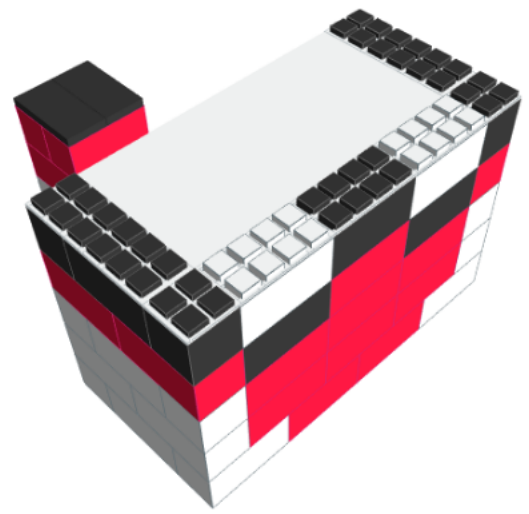

Model: Spider-Man Superhero Desk & Stool Kit Instructions

Designer: EverBlock Systems

FULL BLOCKS

Red

26

Black

7

White

Full Block x 4 | White
Full Block x 5 | Red

Step #3

Full Block x 2 | White
Full Block x 5 | Red
Half Block x 4 | White

Step #3

Full Block x 2 | White
Full Block x 5 | Red
Half Block x 4 | White

Step #4

Full Block x 2 | Black
Full Block x 5 | Red
Full Cap x 2 | Black

Step #4

Full Block x 2 | Black
Full Block x 5 | Red
Full Cap x 2 | Black

Step #5

Full Block x 3 | Black
Full Block x 2 | White
Half Block x 4 | Black

Step #5

Full Block x 3 | Black
Full Block x 2 | White
Half Block x 4 | Black

Step #7

Full Block x 1 | Red
Half Block x 2 | White
Half Block x 4 | Black
Full Cap x 2 | Black
Quarter Cap x 4 | Black

Step #7

Full Block x 1 | Red
Half Block x 2 | White
Half Block x 4 | Black
Full Cap x 2 | Black
Quarter Cap x 4 | Black