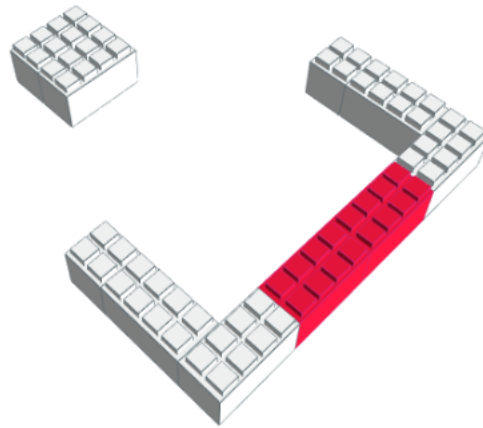

Model: Spider-Man Superhero Desk & Stool Kit Instructions

Designer: EverBlock Systems

FULL BLOCKS

Red

26

Black

7

White

1

Step #1

Full Block x 6 | White
Full Block x 2 | Red
Half Block x 2 | White

Step #1

Full Block x 6 | White
Full Block x 2 | Red
Half Block x 2 | White

Step #2

Full Block x 4 | White
Full Block x 5 | Red

Step #2

Full Block x 4 | White
Full Block x 5 | Red

Step #3

Full Block x 2 | White
Full Block x 5 | Red
Half Block x 4 | White

Step #3

Full Block x 2 | White
Full Block x 5 | Red
Half Block x 4 | White

Step #4

Full Block x 2 | Black
Full Block x 5 | Red
Full Cap x 2 | Black