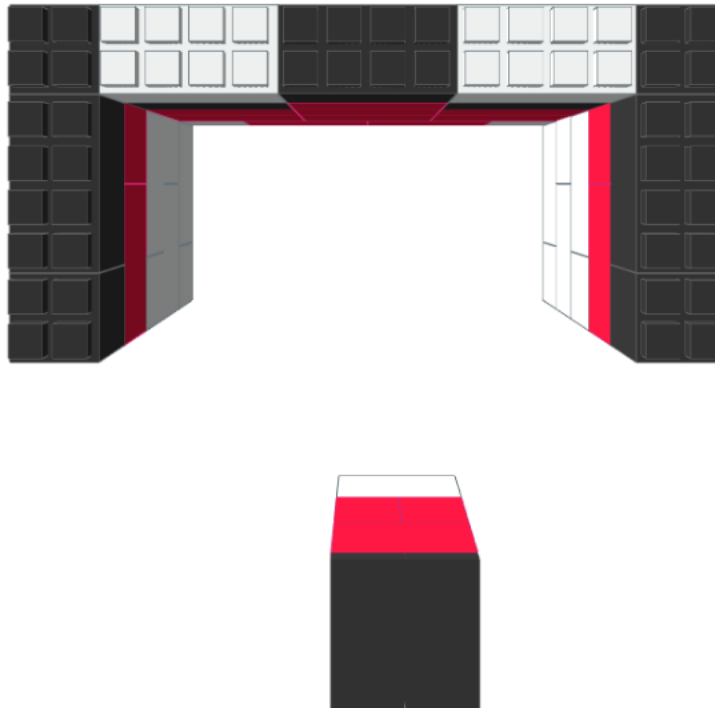

Model: Spider-Man Superhero Desk & Stool Kit Instructions

Designer: EverBlock Systems

FULL BLOCKS

Red

26

Black

7

White

1

Step #1

Full Block x 6 | White
Full Block x 2 | Red
Half Block x 2 | White

Step #1

Full Block x 6 | White
Full Block x 2 | Red
Half Block x 2 | White

Step #2

Full Block x 4 | White
Full Block x 5 | Red

Step #2

Full Block x 4 | White
Full Block x 5 | Red

Step #3

Full Block x 2 | White
Full Block x 5 | Red
Half Block x 4 | White

Step #3

Full Block x 2 | White
Full Block x 5 | Red
Half Block x 4 | White

Step #4

Full Block x 2 | Black
Full Block x 5 | Red
Full Cap x 2 | Black

Step #4

Full Block x 2 | Black
Full Block x 5 | Red
Full Cap x 2 | Black

Step #5

Full Block x 3 | Black
Full Block x 2 | White
Half Block x 4 | Black

Step #5

Full Block x 3 | Black
Full Block x 2 | White
Half Block x 4 | Black