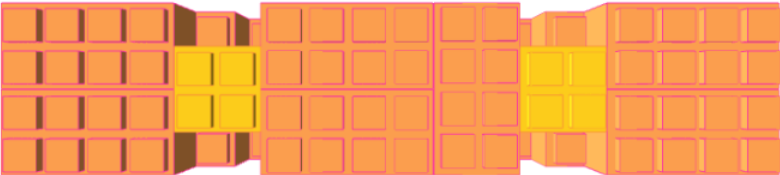

1

FINISHING CAP

Green

2

Total

2

Step: 1

Full Block x 5 | Orange

Step: 1

Full Block x 5 | Orange

Step: 2

Full Block x 6 | Orange

Step: 2

Full Block x 6 | Orange

Step: 3

Full Block x 4 | Orange
Full Block x 2 | Yellow

Step: 3

Full Block x 4 | Orange
Full Block x 2 | Yellow

Step: 4

Full Block x 7 | Orange
Half Block x 2 | Yellow

Step: 4

Full Block x 7 | Orange
Half Block x 2 | Yellow

Step: 5

Full Block x 8 | Orange
Line Block x 2 | Orange
Half Block x 1 | Yellow

Step: 5

Full Block x 8 | Orange
Line Block x 2 | Orange
Half Block x 1 | Yellow

Step: 6

Full Block x 10 | Orange

Step: 6

Full Block x 10 | Orange

Step: 7

Full Block x 5 | Orange
Full Block x 2 | Yellow