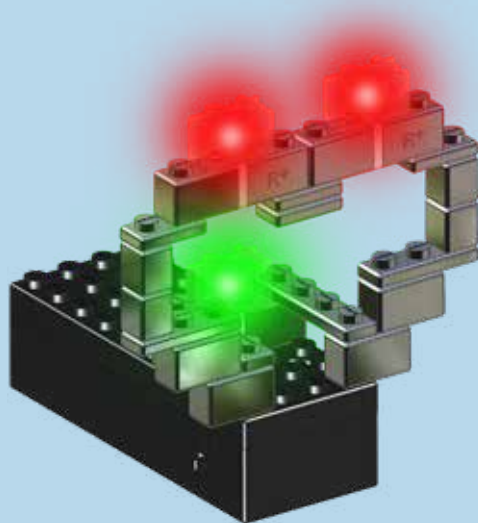

POWER BLOX™ STARTER

ONLINE ASSEMBLY MANUAL

 = Tin plated block

HEART

1

2

3

  x2

4

SIMPLE LIGHT TOWER

 = Tin plated block

1

2

3

4

5