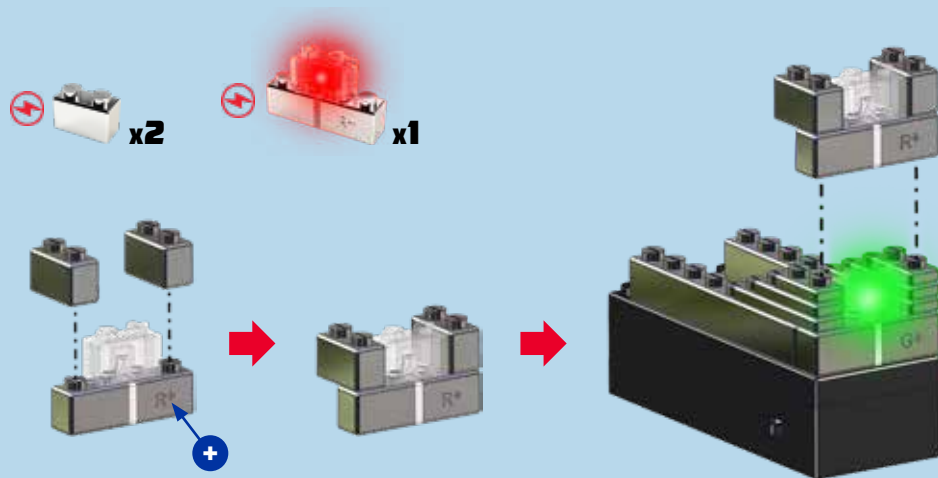

POWER BLOX™ STARTER

ONLINE ASSEMBLY MANUAL

 = Tin plated block

HEART

1

2

3

  x2

4

SIMPLE LIGHT TOWER

 = Tin plated block

1

2

3

4

5