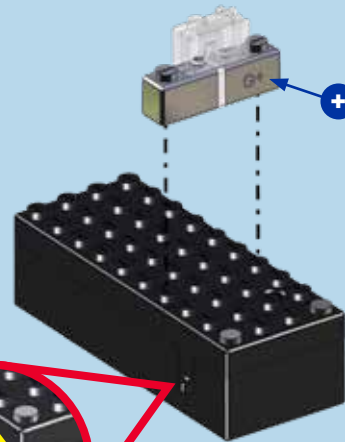

POWER BLOX™ STARTER

ONLINE ASSEMBLY MANUAL

 = Tin plated block

HEART

1

2

3

  x2

4

SIMPLE LIGHT TOWER

 = Tin plated block

1

2

3

4

5