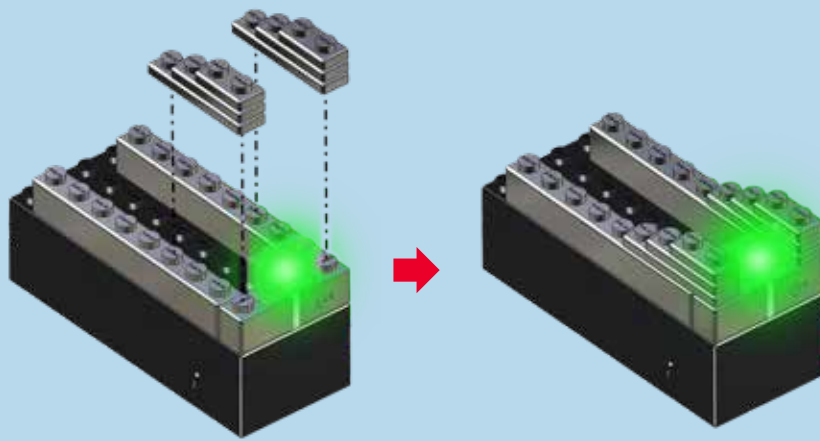

POWER BLOX™ STARTER

ONLINE ASSEMBLY MANUAL

 = Tin plated block

HEART

1

2

3

  x2

4

SIMPLE LIGHT TOWER

 = Tin plated block

1

2

3

4

5