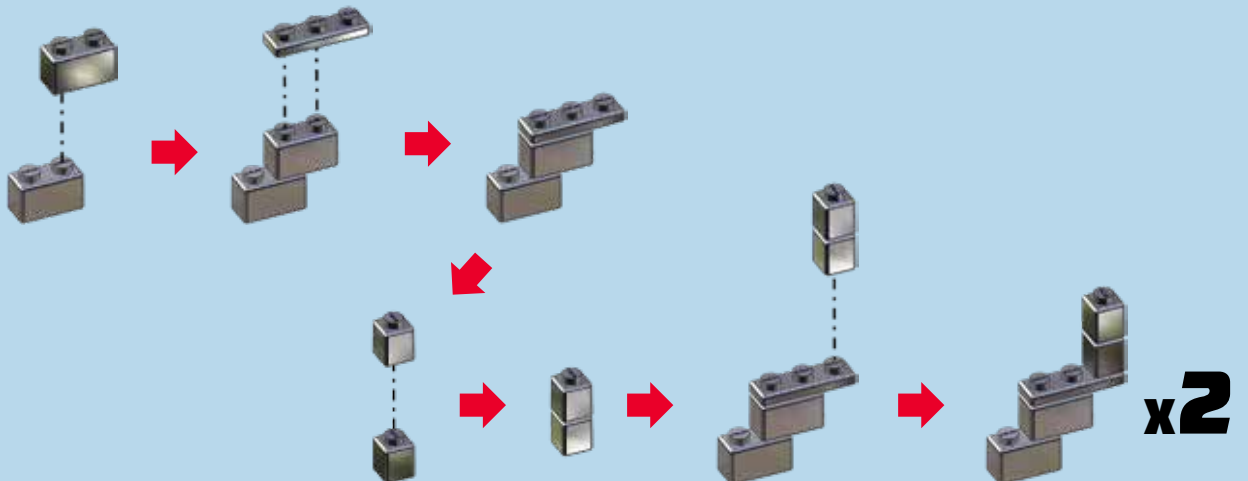

POWER BLOX™ STARTER

ONLINE ASSEMBLY MANUAL

 = Tin plated block

HEART

1

2

3

  x2

4

SIMPLE LIGHT TOWER

 = Tin plated block

1

2

3

4

5