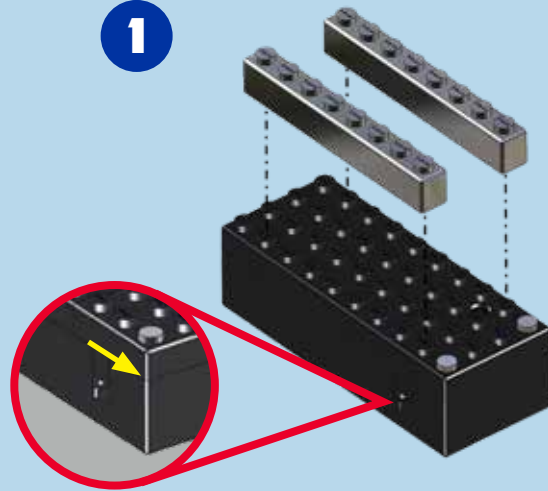

POWER BLOX™ STARTER

ONLINE ASSEMBLY MANUAL

 = Tin plated block

HEART

1

2

3

  x2

4

SIMPLE LIGHT TOWER

 = Tin plated block

1

2

3

4

5