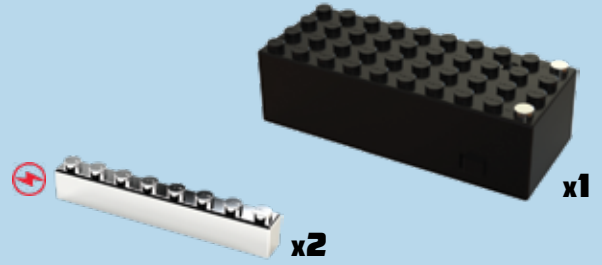

POWER BLOX™ STARTER

ONLINE ASSEMBLY MANUAL

 = Tin plated block

HEART

1

2

3

  x2

4

SIMPLE LIGHT TOWER

 = Tin plated block

1

2

3

4

5