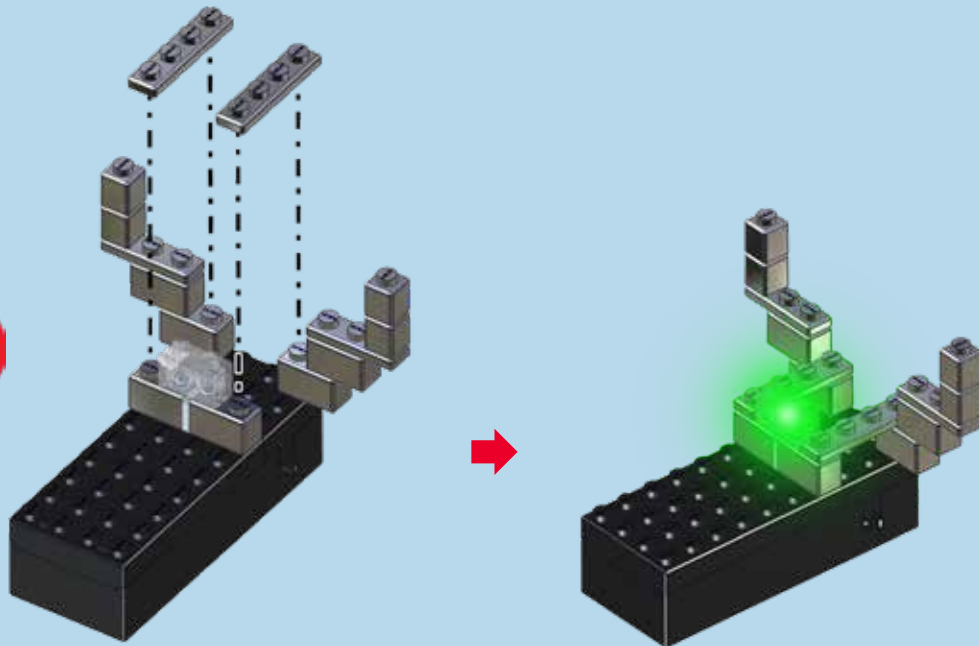

POWER BLOX™ STARTER

ONLINE ASSEMBLY MANUAL

 = Tin plated block

HEART

1

2

3

  x2

4

SIMPLE LIGHT TOWER

 = Tin plated block

1

2

3

4

5