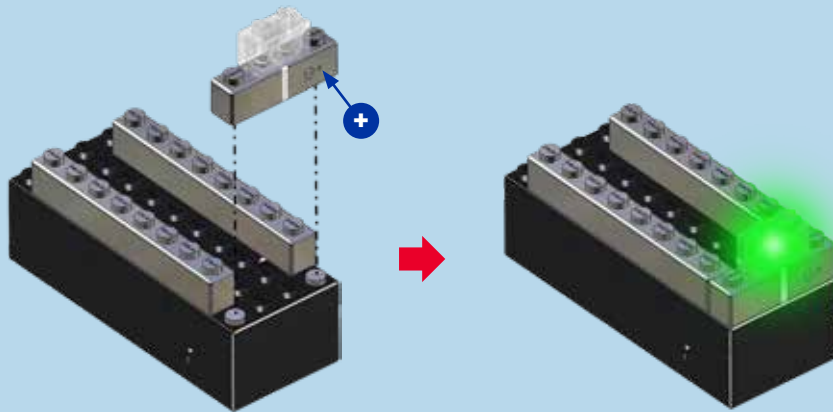

POWER BLOX™ STARTER

ONLINE ASSEMBLY MANUAL

 = Tin plated block

HEART

1

2

3

  x2

4

SIMPLE LIGHT TOWER

 = Tin plated block

1

2

3

4

5