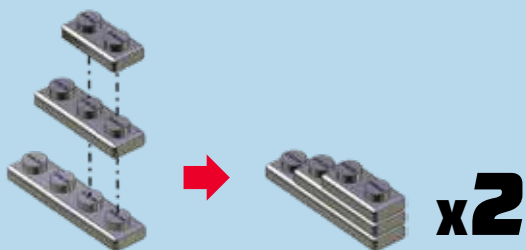

POWER BLOX™ STARTER

ONLINE ASSEMBLY MANUAL

 = Tin plated block

HEART

1

2

3

  x2

4

SIMPLE LIGHT TOWER

 = Tin plated block

1

2

3

4

5