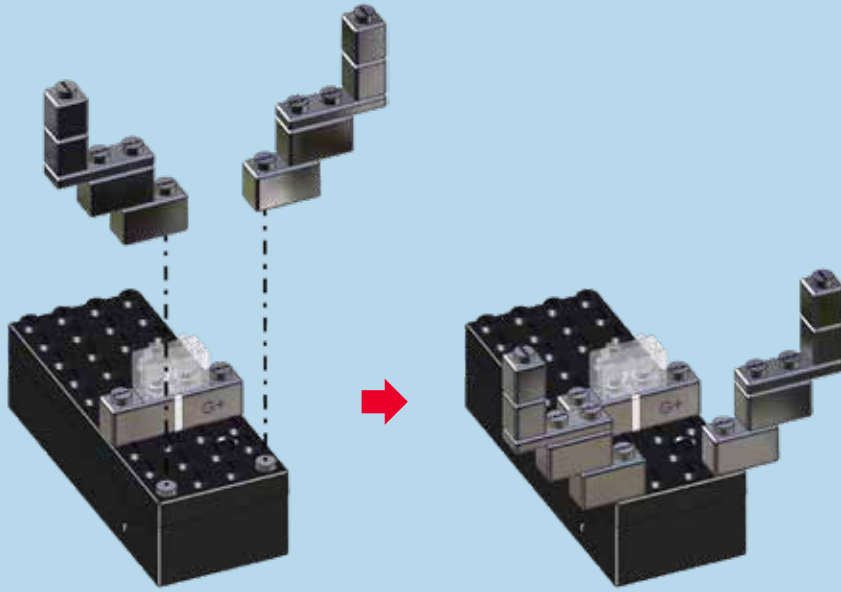

POWER BLOX™ STARTER

ONLINE ASSEMBLY MANUAL

 = Tin plated block

HEART

1

2

3

  x2

4

SIMPLE LIGHT TOWER

 = Tin plated block

1

2

3

4

5