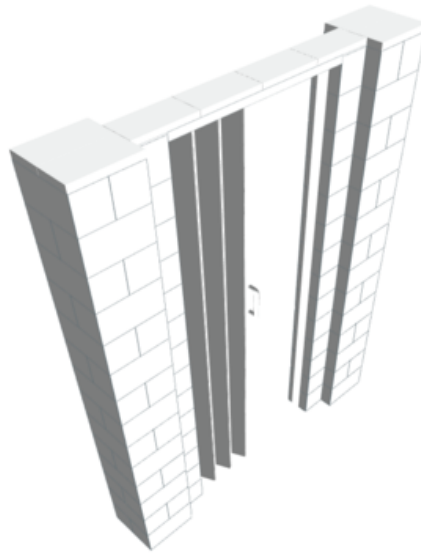

Model: EverBlock 6' x 7' Wall Kit with Door

Designer: EverBlock Systems

FULL BLOCKS

White

56

Total

56

HALF BLOCKS

1

Total

1

Step #1

Full Block x 4 | White
Half Block x 2 | White

Step #1

Full Block x 4 | White
Half Block x 2 | White

Step #2