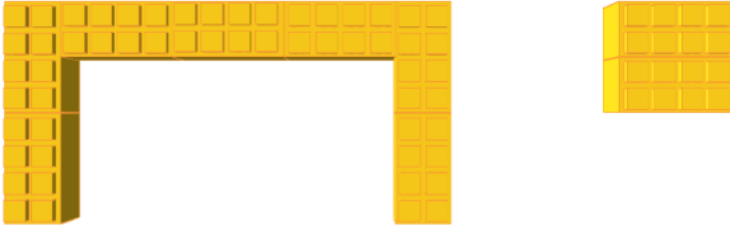

QUARTER CAP

Yellow

4

Total

4

DESK UNIT

White

1

Total

1

Step #2

Full Block x 4 | Orange
Full Block x 4 | Yellow
Half Block x 2 | Yellow

Step #2

Full Block x 4 | Orange
Full Block x 4 | Yellow
Half Block x 2 | Yellow

Step #3

Full Block x 5 | Orange
Full Block x 4 | Yellow