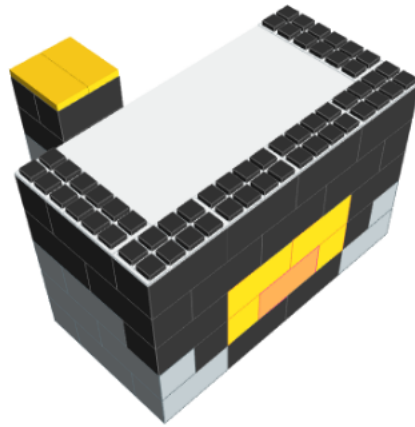

Model: Batman Superhero Desk & Stool Instructions

Designer: EverBlock Systems

FULL BLOCKS

	Black	28
	Yellow	2
	White	2
	Orange	1
	Light Grey	12
Total		45

HALF BLOCKS

	Light Grey	4
	Black	8
	Yellow	2
Total		14

Step #3

- Full Block x 4 | Black
- Full Block x 2 | Yellow
- Full Block x 2 | Light Grey
- Half Block x 2 | Light Grey

Step #4

Full Block x 7 | Black
Full Cap x 2 | Yellow

Step #4

Full Block x 7 | Black
Full Cap x 2 | Yellow

Step #5

Full Block x 6 | Black
Half Block x 2 | Black

Step #5

Full Block x 6 | Black
Half Block x 2 | Black

Step #7

- Full Block x 1 | Black
- Full Block x 2 | White
- Half Block x 2 | Black
- Full Cap x 2 | Black
- Quarter Cap x 4 | Black