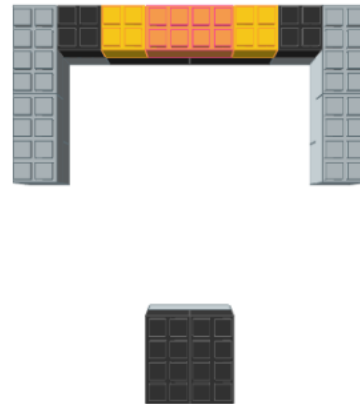

Model: Batman Superhero Desk & Stool Instructions

Designer: EverBlock Systems

FULL BLOCKS

	Black	28
	Yellow	2
	White	2
	Orange	1
	Light Grey	12
Total		45

HALF BLOCKS

	Light Grey	4
	Black	8
	Yellow	2
Total		14

1

Step #1

Full Block x 2 | Black
Full Block x 6 | Light Grey
Half Block x 2 | Light Grey

Step #1

Full Block x 2 | Black
Full Block x 6 | Light Grey
Half Block x 2 | Light Grey

Step #2

Full Block x 2 | Black
Full Block x 1 | Orange
Full Block x 4 | Light Grey
Half Block x 2 | Black
Half Block x 2 | Yellow

Step #2

Full Block x 2 | Black
Full Block x 1 | Orange
Full Block x 4 | Light Grey
Half Block x 2 | Black
Half Block x 2 | Yellow

Step #3

Full Block x 4 | Black
Full Block x 2 | Yellow
Full Block x 2 | Light Grey
Half Block x 2 | Light Grey

Step #3

- Full Block x 4 | Black
- Full Block x 2 | Yellow
- Full Block x 2 | Light Grey
- Half Block x 2 | Light Grey

Step #4

Full Block x 7 | Black
Full Cap x 2 | Yellow

Step #4

Full Block x 7 | Black
Full Cap x 2 | Yellow