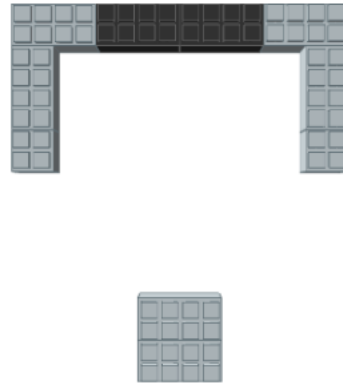

Model: Batman Superhero Desk & Stool Instructions

Designer: EverBlock Systems

FULL BLOCKS

	Black	28
	Yellow	2
	White	2
	Orange	1
	Light Grey	12
Total		45

HALF BLOCKS

	Light Grey	4
	Black	8
	Yellow	2
Total		14

Black

4

Total

4

DESK UNIT

White

1

Total

1

Step #1

Full Block x 2 | Black
Full Block x 6 | Light Grey
Half Block x 2 | Light Grey

Step #1

Full Block x 2 | Black
Full Block x 6 | Light Grey
Half Block x 2 | Light Grey

Step #2

Full Block x 2 | Black
Full Block x 1 | Orange
Full Block x 4 | Light Grey
Half Block x 2 | Black
Half Block x 2 | Yellow

Step #2

Full Block x 2 | Black
Full Block x 1 | Orange
Full Block x 4 | Light Grey
Half Block x 2 | Black
Half Block x 2 | Yellow

Step #3

Full Block x 4 | Black
Full Block x 2 | Yellow
Full Block x 2 | Light Grey
Half Block x 2 | Light Grey