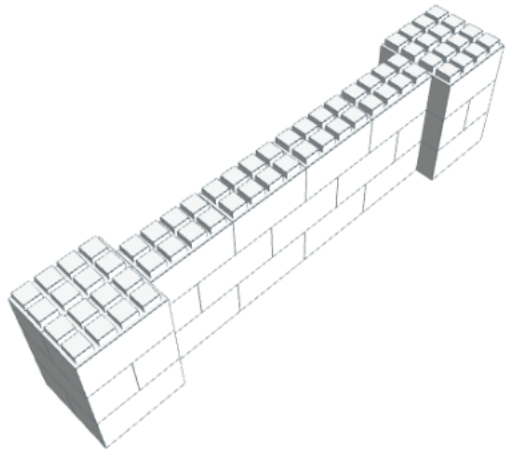

---

Model: 6x6 Simple Wall Kit  
Designer: Versare Solutions

FULL BLOCKS

White

90 x \$ 7.90 \$ 711.00

Total

90 \$ 711.00

QUARTER BLOCKS

8 \$ 38.00

Total Without Tax or Shipping: \$ 859.40

Step #1

Full Block x 8 | White

Step #2

Full Block x 7 | White  
Quarter Block x 4 | White

Step #2

Full Block x 7 | White  
Quarter Block x 4 | White

Step #4

Full Block x 7 | White  
Quarter Block x 4 | White

Step #4

Full Block x 7 | White  
Quarter Block x 4 | White

Step #6

Full Block x 7 | White  
Quarter Block x 4 | White

Step #6

Full Block x 7 | White  
Quarter Block x 4 | White