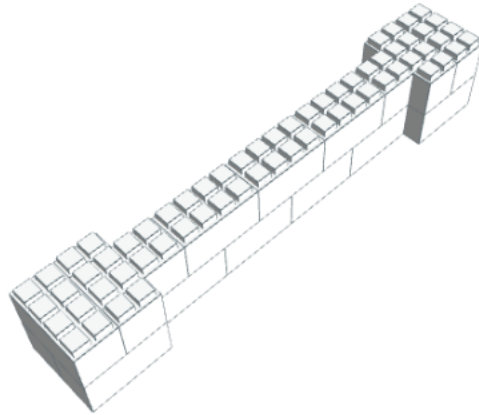

---

Model: 6x6 Simple Wall Kit  
Designer: Versare Solutions

FULL BLOCKS

White

90 x \$ 7.90 \$ 711.00

Total

90 \$ 711.00

QUARTER BLOCKS

8 \$ 38.00

Total Without Tax or Shipping: \$ 859.40

Step #1

Full Block x 8 | White

Step #2

Full Block x 7 | White  
Quarter Block x 4 | White

Step #2

Full Block x 7 | White  
Quarter Block x 4 | White

Step #4

Full Block x 7 | White  
Quarter Block x 4 | White

Step #4

Full Block x 7 | White  
Quarter Block x 4 | White

Step #6

Full Block x 7 | White  
Quarter Block x 4 | White

Step #6

Full Block x 7 | White  
Quarter Block x 4 | White