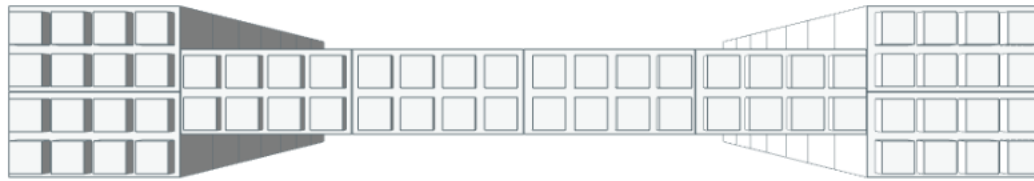

---

Model: 6x6 Simple Wall Kit  
Designer: Versare Solutions

FULL BLOCKS

White

90 x \$ 7.90 \$ 711.00

Total

90 \$ 711.00

QUARTER BLOCKS

8 \$ 38.00

Total Without Tax or Shipping: \$ 859.40

Step #1

Full Block x 8 | White

Step #2

Full Block x 7 | White  
Quarter Block x 4 | White

Step #2

Full Block x 7 | White  
Quarter Block x 4 | White

Step #4

Full Block x 7 | White  
Quarter Block x 4 | White

Step #4

Full Block x 7 | White  
Quarter Block x 4 | White

Step #6

Full Block x 7 | White  
Quarter Block x 4 | White

Step #6

Full Block x 7 | White  
Quarter Block x 4 | White

Step #8

Full Block x 7 | White  
Quarter Block x 4 | White

Step #8

Full Block x 7 | White  
Quarter Block x 4 | White

Step #10

Full Block x 7 | White  
Quarter Block x 4 | White

Step #10

Full Block x 7 | White  
Quarter Block x 4 | White