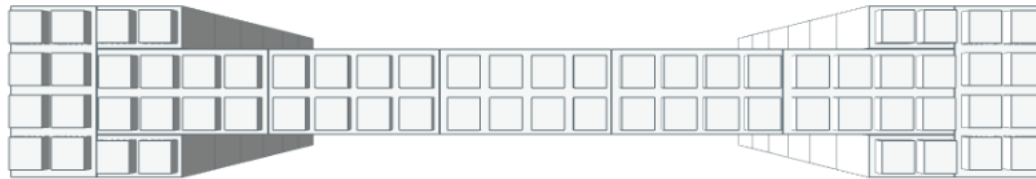

---

Model: 6x6 Simple Wall Kit  
Designer: Versare Solutions

FULL BLOCKS

White

90 x \$ 7.90 \$ 711.00

Total

90 \$ 711.00

QUARTER BLOCKS

8 \$ 38.00

Total Without Tax or Shipping: \$ 859.40

Step #1

Full Block x 8 | White

Step #2

Full Block x 7 | White  
Quarter Block x 4 | White

Step #2

Full Block x 7 | White  
Quarter Block x 4 | White

Step #4

Full Block x 7 | White  
Quarter Block x 4 | White

Step #4

Full Block x 7 | White  
Quarter Block x 4 | White

Step #6

Full Block x 7 | White  
Quarter Block x 4 | White

Step #6

Full Block x 7 | White  
Quarter Block x 4 | White

Step #8

Full Block x 7 | White  
Quarter Block x 4 | White

Step #8

Full Block x 7 | White  
Quarter Block x 4 | White

Step #10

Full Block x 7 | White  
Quarter Block x 4 | White

Step #10

Full Block x 7 | White  
Quarter Block x 4 | White