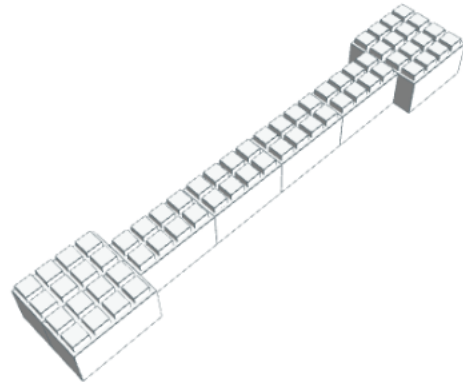

---

Model: 6x6 Simple Wall Kit  
Designer: Versare Solutions

FULL BLOCKS

White

90 x \$ 7.90 \$ 711.00

Total

90 \$ 711.00

QUARTER BLOCKS

White

24 x \$ 4.60 \$ 110.40

Total

24 \$ 110.40

FINISHING CAP

White

8 x \$ 4.75 \$ 38.00

Total

8 \$ 38.00

Total Without Tax or Shipping: \$ 859.40

Step #1

Full Block x 8 | White

Step #2

Full Block x 7 | White  
Quarter Block x 4 | White

Step #2

Full Block x 7 | White  
Quarter Block x 4 | White