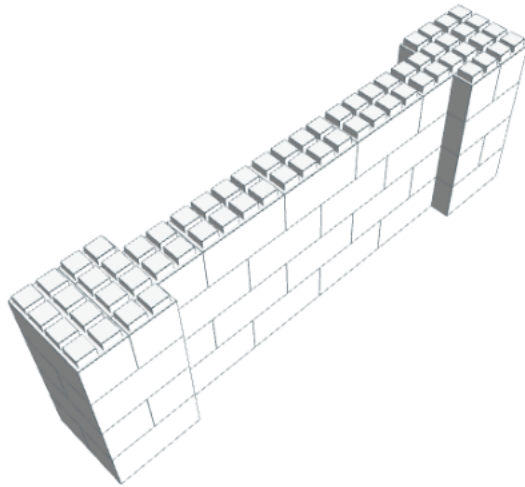

---

Model: 6x6 Simple Wall Kit  
Designer: Versare Solutions

FULL BLOCKS

White

90 x \$ 7.90 \$ 711.00

Total

90 \$ 711.00

QUARTER BLOCKS

8 \$ 38.00

Total Without Tax or Shipping: \$ 859.40

Step #1

Full Block x 8 | White

Step #2

Full Block x 7 | White  
Quarter Block x 4 | White

Step #2

Full Block x 7 | White  
Quarter Block x 4 | White

Step #4

Full Block x 7 | White  
Quarter Block x 4 | White

Step #4

Full Block x 7 | White  
Quarter Block x 4 | White

Step #6

Full Block x 7 | White  
Quarter Block x 4 | White

Step #6

Full Block x 7 | White  
Quarter Block x 4 | White