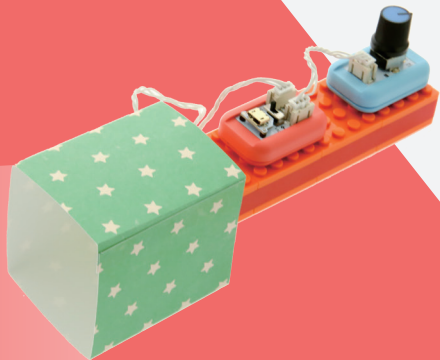

BOSON

DFROBOT
DRIVE THE FUTURE

Non-Programming Project 1

Adjustable Brightness Flashlight

Design Sketch

Adjustable Brightness Flashlight

BOSON

DFROBOT
DRIVE THE FUTURE

Non-Programming Project 2

Bubble Machine

 Design Sketch

Bubble Machine

BOSON

DFROBOT
DRIVE THE FUTURE

Warns When Being Stolen

Non-Programming Project 3

Anti-theft Display Counter

 Design Sketch

Anti-theft Display Counter

BOSON

DFROBOT
DRIVE THE FUTURE

Non-Programming Project 4

Little Temperamental Fan

 Design Sketch