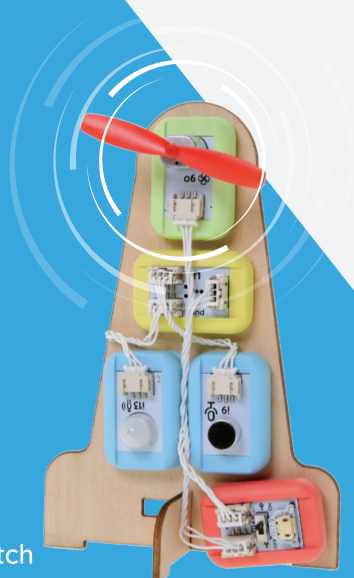

BOSON

DFROBOT
DRIVE THE FUTURE

Non-Programming Project 1

Adjustable Brightness Flashlight

Design Sketch

Adjustable Brightness Flashlight

BOSON

DFROBOT
DRIVE THE FUTURE

Anti-theft Display Counter

 Design Sketch

Anti-theft Display Counter

BOSON

DFROBOT
DRIVE THE FUTURE

Non-Programming Project 4

Little Temperamental Fan

 Design Sketch

Little Temperamental Fan

BOSON

DFROBOT
DRIVE THE FUTURE

hi~

play
with me!

Non-Programming Project 5

Fun Toy Doll

 Design Sketch