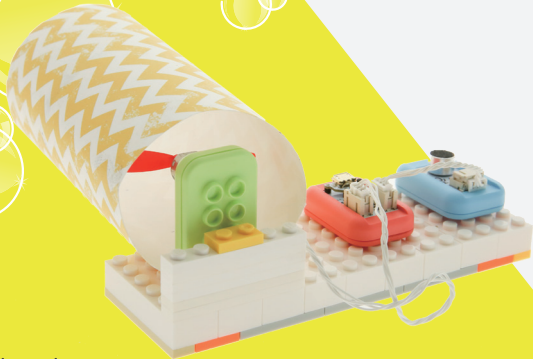

BOSON

DFROBOT
DRIVE THE FUTURE

Non-Programming Project 2

Bubble Machine

Design Sketch