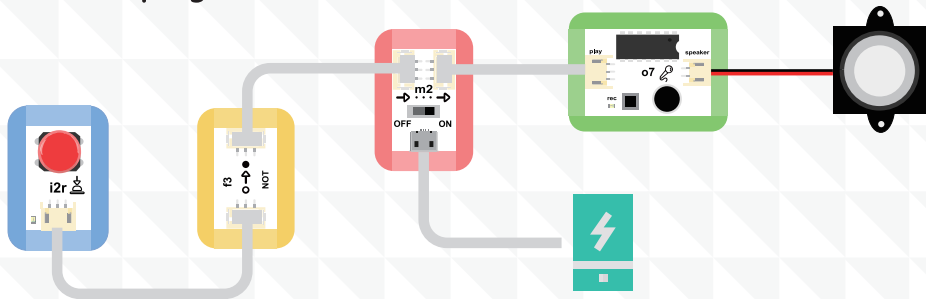

Anti-theft Display Counter

 Design Sketch

Anti-theft Display Counter

BOSON

DFROBOT
DRIVE THE FUTURE

Non-Programming Project 4

Little Temperamental Fan

 Design Sketch