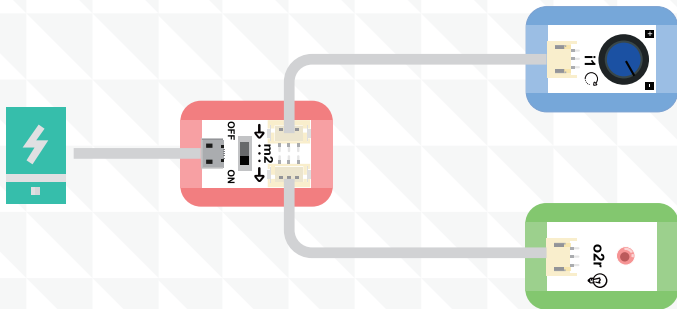

BOSON

DFROBOT
DRIVE THE FUTURE

Non-Programming Project 1

Adjustable Brightness Flashlight

Design Sketch

Adjustable Brightness Flashlight

BOSON

DFROBOT
DRIVE THE FUTURE