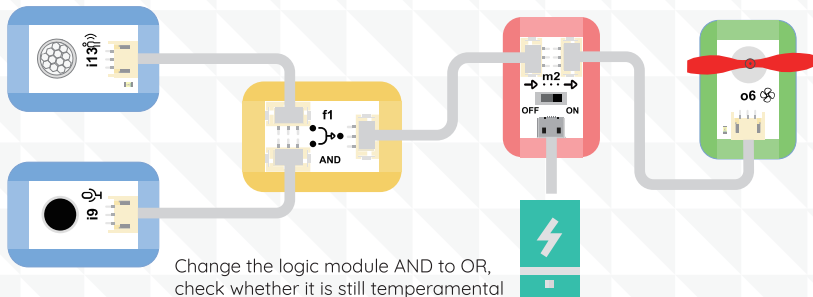

Little Temperamental Fan