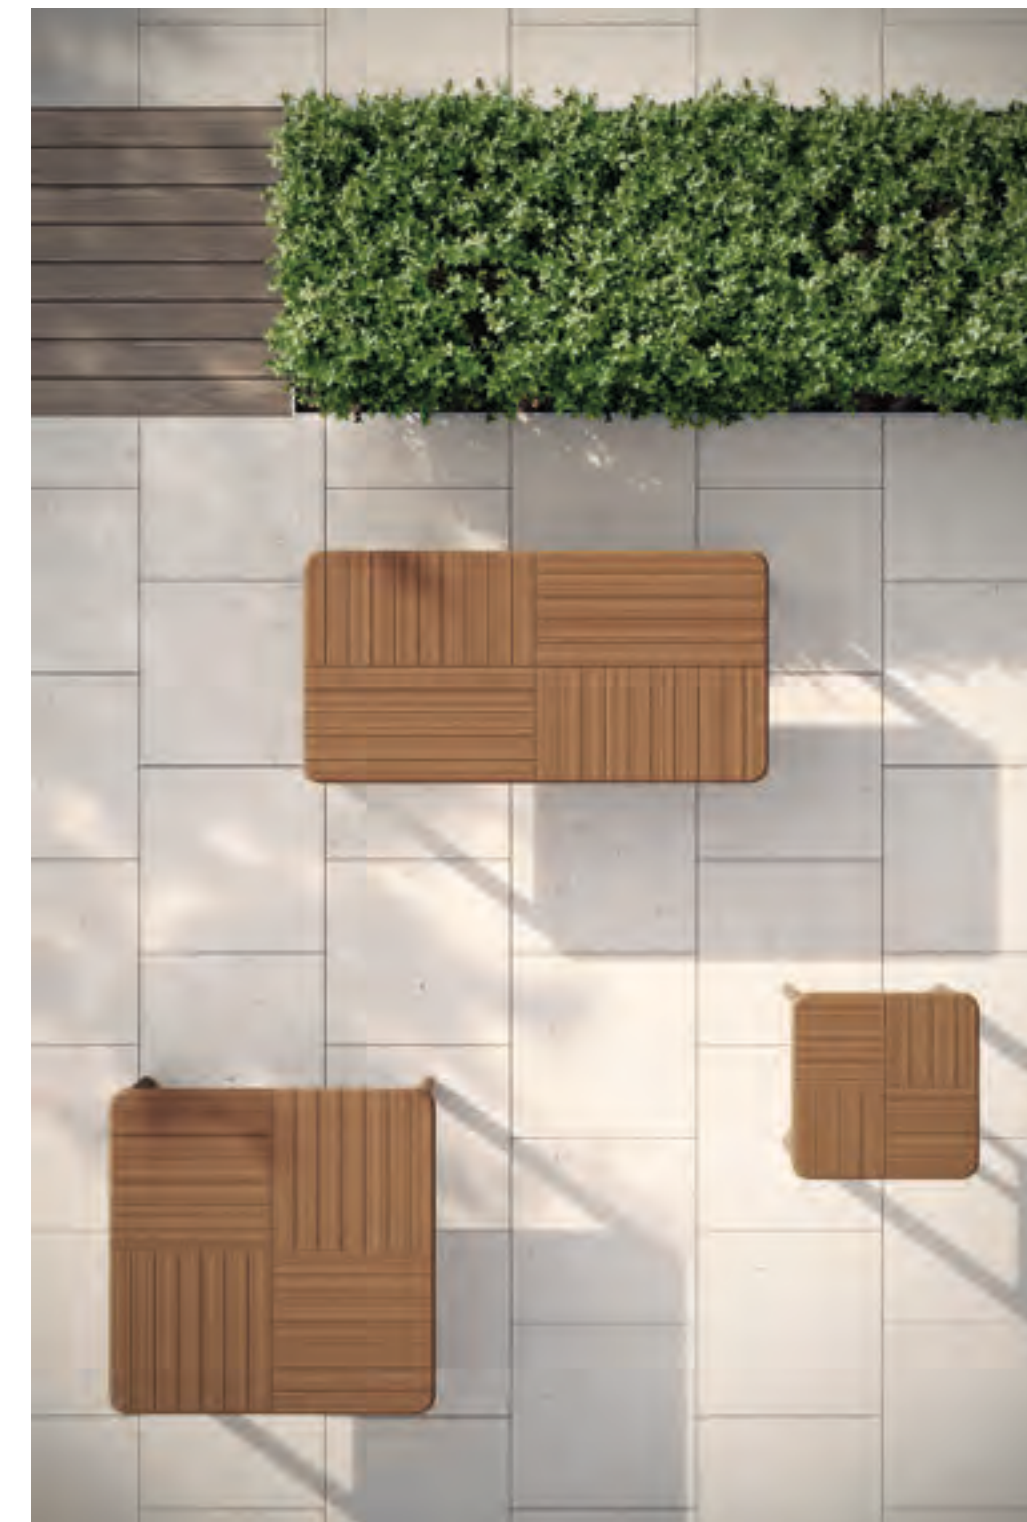

Foundations Mosaic Ipe accessory tables, showcasing a **flag spiral top pattern**, looks at motion while comfortably at rest.