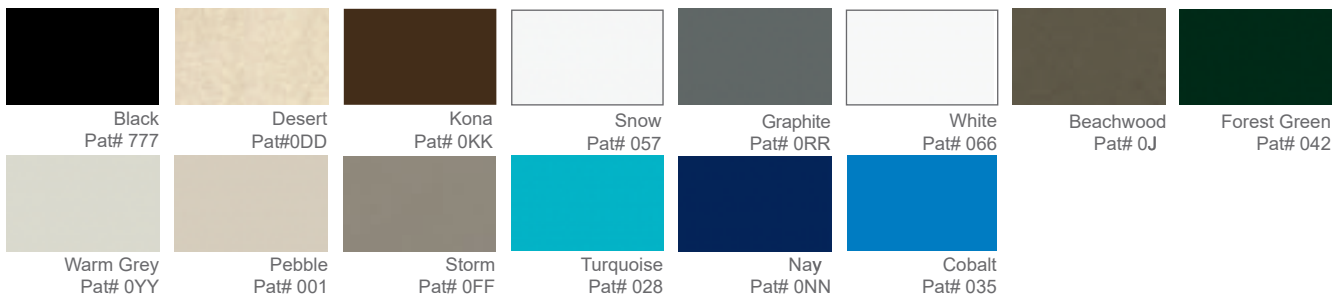

Custom Strap Selection

The 2" Custom Strap colors listed below are available on our Reliance Contract Strap Collection. Note: There are no minimums on our custom strap program (other than our standard pack) but care must be taken when ordering to specify the desired straps and their arrangement on the chairs and chaises. Due to the custom nature of this product, there is a 50% deposit required on custom strap orders and a 30% Restocking Fee on any returned custom strap order.