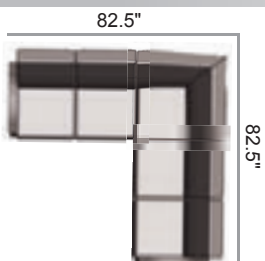

SECTIONALS

END SECTIONS

ARMLESS SECTIONS

CORNER SECTIONS

SAMPLE SECTIONAL CONFIGURATIONS

LEEWARD

LARSEN

BELLE ISLE