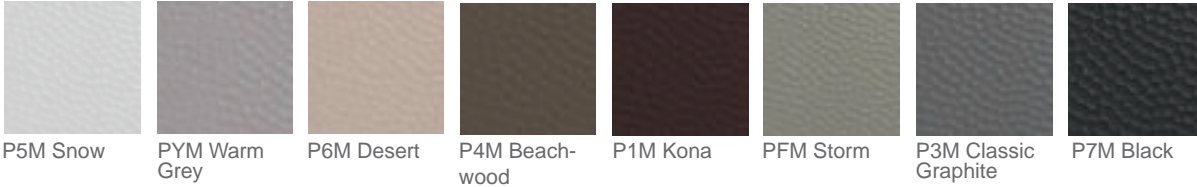

**Dining Table** **NEW!**

- H9D0... 42" x 84" Oval Dining Height Table 15/3

**Hammered Marine Grade Polymer Top Options**

**Marine Grade Polymer Top Tables - SLAT**

Accessory, Coffee, Dining, Balcony & Bar Heights. All coffee, dining, balcony and bar tables feature umbrella holes unless otherwise noted. End tables have no holes. Heights listed below represent the overall height. Mix and match table top and leg color combinations. Accent MGP colors available on items marked below. All table tops feature our Slat-Style top unless otherwise noted. See available top colors on p. 108.