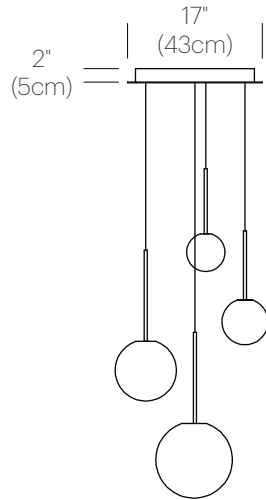

BOLA SPHERE

DESCRIPTION

The Bola Sphere pendant is the basic foundation of the Bola Collection, featuring an elemental interplay between post and sphere. Its seductive opal blown glass shade is available in 6 distinct sizes: 4" (10cm), 5" (13cm), 6" (15cm), 8" (20cm), 10" (25.5cm), and 12" (30.5cm) paired with a chromated stainless steel post in chrome, brass, rose gold, and gunmetal finishes with mating canopies. Bola Sphere is also available in exquisite Chandelier groupings that allow mixing of globe sizes for stunning displays in any residential, contract, or hospitality setting alike.

CHROME

BRASS

ROSE GOLD

GUNMETAL

CHANDELIER CANOPY

WHITE

PACKAGING WEIGHT AND DIMENSIONS

BOLA SPH 4	2.6LBS	10" X 9" X 8.5"
	1.2KG	25cm X 23cm X 22cm
BOLA SPH 5	3LBS	10" X 9" X 8.5"
	1.4KG	25cm X 23cm X 22cm
BOLA SPH 6	3.5LBS	11.5" X 9" X 10.5"
	1.6KG	29cm X 23cm X 27cm
BOLA SPH 8	5LBS	12" X 12" X 12.25"
	2.28KG	30cm X 30cm X 31cm
BOLA SPH 10	5.5LBS	14" X 14" X 16.5"
	2.5KG	36cm X 36cm X 42cm
BOLA SPH 12	7.2LBS	18" X 18" X 18"
	3.3KG	46cm X 46cm X 46cm
BOLA CAN 17	15LBS	22" X 22" X 6"
	6.8KG	56cm X 56cm X 15cm
BOLA CAN 26	30LBS	32" X 32" X 6"
	13.6KG	81cm X 81cm X 15cm

**Maximum: 5x Lamps for 17" Canopy, 12x Lamps for 26" Canopy.

DIMENSIONS

BOLA SPHERE 4, 5, 6, 8, 10, 12

BOLA SPHERE CHANDELIER
5, 6, 8

BOLA SPHERE CHANDELIER
6, 8, 10

BOLA SPHERE CHANDELIER
8, 10, 12

BOLA SPHERE CHANDELIER
5, 6, 8, 10

BOLA SPHERE CHANDELIER
6, 8, 10, 12

BOLA SPHERE CHANDELIER
4, 5, 6, 8, 10

BOLA SPHERE CHANDELIER
5, 6, 8, 10, 12

BOLA SPHERE CHANDELIER
4, 5, 6, 8, 10, 12

BOLA SPHERE CHANDELIER
4, 5, 6, 8, 10, 12 (X2)