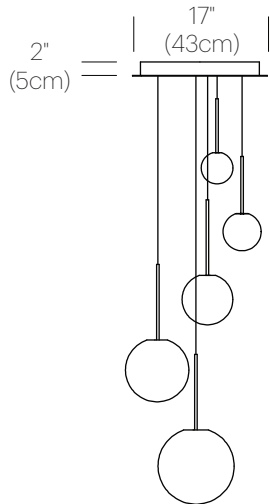

BOLA SPHERE

DESCRIPTION

The Bola Sphere pendant is the basic foundation of the Bola Collection, featuring an elemental interplay between post and sphere. Its seductive opal blown glass shade is available in 6 distinct sizes: 4" (10cm), 5" (13cm), 6" (15cm), 8" (20cm), 10" (25.5cm), and 12" (30.5cm) paired with a chromated stainless steel post in chrome, brass, rose gold, and gunmetal finishes with mating canopies. Bola Sphere is also available in exquisite Chandelier groupings that allow mixing of globe sizes for stunning displays in any residential, contract, or hospitality setting alike.

CHROME

BRASS

ROSE GOLD

GUNMETAL

CHANDELIER CANOPY

WHITE

PACKAGING WEIGHT AND DIMENSIONS

BOLA SPH 4	2.6LBS	10" X 9" X 8.5"
	1.2KG	25cm X 23cm X 22cm
BOLA SPH 5	3LBS	10" X 9" X 8.5"
	1.4KG	25cm X 23cm X 22cm
BOLA SPH 6	3.5LBS	11.5" X 9" X 10.5"
	1.6KG	29cm X 23cm X 27cm
BOLA SPH 8	5LBS	12" X 12" X 12.25"
	2.28KG	30cm X 30cm X 31cm
BOLA SPH 10	5.5LBS	14" X 14" X 16.5"
	2.5KG	36cm X 36cm X 42cm
BOLA SPH 12	7.2LBS	18" X 18" X 18"
	3.3KG	46cm X 46cm X 46cm
BOLA CAN 17	15LBS	22" X 22" X 6"
	6.8KG	56cm X 56cm X 15cm
BOLA CAN 26	30LBS	32" X 32" X 6"
	13.6KG	81cm X 81cm X 15cm

**Maximum: 5x Lamps for 17" Canopy, 12x Lamps for 26" Canopy.

DIMENSIONS

BOLA SPHERE 4, 5, 6, 8, 10, 12

BOLA SPHERE CHANDELIER
5, 6, 8

BOLA SPHERE CHANDELIER
6, 8, 10

BOLA SPHERE CHANDELIER
8, 10, 12

BOLA SPHERE CHANDELIER
5, 6, 8, 10

BOLA SPHERE CHANDELIER
6, 8, 10, 12

BOLA SPHERE CHANDELIER
4, 5, 6, 8, 10

BOLA SPHERE CHANDELIER
5, 6, 8, 10, 12

BOLA SPHERE CHANDELIER
4, 5, 6, 8, 10, 12

BOLA SPHERE CHANDELIER
4, 5, 6, 8, 10, 12 (X2)