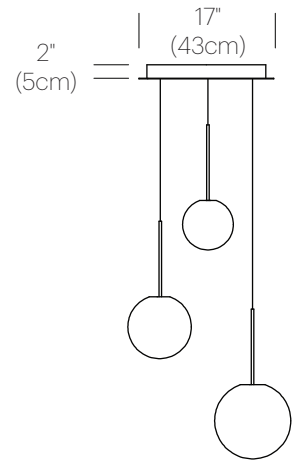

BOLA SPHERE

DESCRIPTION

The Bola Sphere pendant is the basic foundation of the Bola Collection, featuring an elemental interplay between post and sphere. Its seductive opal blown glass shade is available in 6 distinct sizes: 4" (10cm), 5" (13cm), 6" (15cm), 8" (20cm), 10" (25.5cm), and 12" (30.5cm) paired with a chromated stainless steel post in chrome, brass, rose gold, and gunmetal finishes with mating canopies. Bola Sphere is also available in exquisite Chandelier groupings that allow mixing of globe sizes for stunning displays in any residential, contract, or hospitality setting alike.

CHROME

BRASS

ROSE GOLD

GUNMETAL

CHANDELIER CANOPY

WHITE

PACKAGING WEIGHT AND DIMENSIONS

BOLA SPH 4	2.6LBS	10" X 9" X 8.5"
	1.2KG	25cm X 23cm X 22cm
BOLA SPH 5	3LBS	10" X 9" X 8.5"
	1.4KG	25cm X 23cm X 22cm
BOLA SPH 6	3.5LBS	11.5" X 9" X 10.5"
	1.6KG	29cm X 23cm X 27cm
BOLA SPH 8	5LBS	12" X 12" X 12.25"
	2.28KG	30cm X 30cm X 31cm
BOLA SPH 10	5.5LBS	14" X 14" X 16.5"
	2.5KG	36cm X 36cm X 42cm
BOLA SPH 12	7.2LBS	18" X 18" X 18"
	3.3KG	46cm X 46cm X 46cm
BOLA CAN 17	15LBS	22" X 22" X 6"
	6.8KG	56cm X 56cm X 15cm
BOLA CAN 26	30LBS	32" X 32" X 6"
	13.6KG	81cm X 81cm X 15cm

**Maximum: 5x Lamps for 17" Canopy, 12x Lamps for 26" Canopy.

DIMENSIONS

BOLA SPHERE 4, 5, 6, 8, 10, 12

BOLA SPHERE CHANDELIER
5, 6, 8

BOLA SPHERE CHANDELIER
6, 8, 10

BOLA SPHERE CHANDELIER
8, 10, 12

BOLA SPHERE CHANDELIER
5, 6, 8, 10

BOLA SPHERE CHANDELIER
6, 8, 10, 12

BOLA SPHERE CHANDELIER
4, 5, 6, 8, 10

BOLA SPHERE CHANDELIER
5, 6, 8, 10, 12

BOLA SPHERE CHANDELIER
4, 5, 6, 8, 10, 12

BOLA SPHERE CHANDELIER
4, 5, 6, 8, 10, 12 (X2)