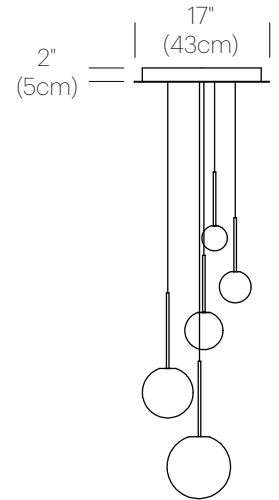

BOLA SPHERE

DESCRIPTION

The Bola Sphere pendant is the basic foundation of the Bola Collection, featuring an elemental interplay between post and sphere. Its seductive opal blown glass shade is available in 6 distinct sizes: 4" (10cm), 5" (13cm), 6" (15cm), 8" (20cm), 10" (25.5cm), and 12" (30.5cm) paired with a chromated stainless steel post in chrome, brass, rose gold, and gunmetal finishes with mating canopies. Bola Sphere is also available in exquisite Chandelier groupings that allow mixing of globe sizes for stunning displays in any residential, contract, or hospitality setting alike.

CHROME

BRASS

ROSE GOLD

GUNMETAL

CHANDELIER CANOPY

WHITE

PACKAGING WEIGHT AND DIMENSIONS

BOLA SPH 4	2.6LBS	10" X 9" X 8.5"
	1.2KG	25cm X 23cm X 22cm
BOLA SPH 5	3LBS	10" X 9" X 8.5"
	1.4KG	25cm X 23cm X 22cm
BOLA SPH 6	3.5LBS	11.5" X 9" X 10.5"
	1.6KG	29cm X 23cm X 27cm
BOLA SPH 8	5LBS	12" X 12" X 12.25"
	2.28KG	30cm X 30cm X 31cm
BOLA SPH 10	5.5LBS	14" X 14" X 16.5"
	2.5KG	36cm X 36cm X 42cm
BOLA SPH 12	7.2LBS	18" X 18" X 18"
	3.3KG	46cm X 46cm X 46cm
BOLA CAN 17	15LBS	22" X 22" X 6"
	6.8KG	56cm X 56cm X 15cm
BOLA CAN 26	30LBS	32" X 32" X 6"
	13.6KG	81cm X 81cm X 15cm

**Maximum: 5x Lamps for 17" Canopy, 12x Lamps for 26" Canopy.

DIMENSIONS

BOLA SPHERE 4, 5, 6, 8, 10, 12

BOLA SPHERE CHANDELIER
5, 6, 8

BOLA SPHERE CHANDELIER
6, 8, 10

BOLA SPHERE CHANDELIER
8, 10, 12

BOLA SPHERE CHANDELIER
5, 6, 8, 10

BOLA SPHERE CHANDELIER
6, 8, 10, 12

BOLA SPHERE CHANDELIER
4, 5, 6, 8, 10

BOLA SPHERE CHANDELIER
5, 6, 8, 10, 12

BOLA SPHERE CHANDELIER
4, 5, 6, 8, 10, 12

BOLA SPHERE CHANDELIER
4, 5, 6, 8, 10, 12 (X2)