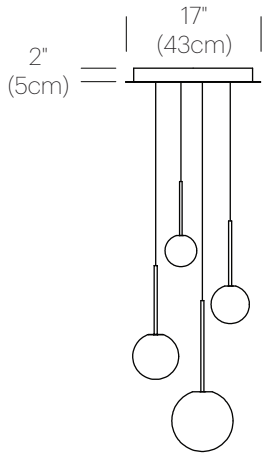

BOLA SPHERE

DESCRIPTION

The Bola Sphere pendant is the basic foundation of the Bola Collection, featuring an elemental interplay between post and sphere. Its seductive opal blown glass shade is available in 6 distinct sizes: 4" (10cm), 5" (13cm), 6" (15cm), 8" (20cm), 10" (25.5cm), and 12" (30.5cm) paired with a chromated stainless steel post in chrome, brass, rose gold, and gunmetal finishes with mating canopies. Bola Sphere is also available in exquisite Chandelier groupings that allow mixing of globe sizes for stunning displays in any residential, contract, or hospitality setting alike.

CHROME

BRASS

ROSE GOLD

GUNMETAL

CHANDELIER CANOPY

WHITE

PACKAGING WEIGHT AND DIMENSIONS

BOLA SPH 4	2.6LBS	10" X 9" X 8.5"
	1.2KG	25cm X 23cm X 22cm
BOLA SPH 5	3LBS	10" X 9" X 8.5"
	1.4KG	25cm X 23cm X 22cm
BOLA SPH 6	3.5LBS	11.5" X 9" X 10.5"
	1.6KG	29cm X 23cm X 27cm
BOLA SPH 8	5LBS	12" X 12" X 12.25"
	2.28KG	30cm X 30cm X 31cm
BOLA SPH 10	5.5LBS	14" X 14" X 16.5"
	2.5KG	36cm X 36cm X 42cm
BOLA SPH 12	7.2LBS	18" X 18" X 18"
	3.3KG	46cm X 46cm X 46cm
BOLA CAN 17	15LBS	22" X 22" X 6"
	6.8KG	56cm X 56cm X 15cm
BOLA CAN 26	30LBS	32" X 32" X 6"
	13.6KG	81cm X 81cm X 15cm

**Maximum: 5x Lamps for 17" Canopy, 12x Lamps for 26" Canopy.

DIMENSIONS

BOLA SPHERE 4, 5, 6, 8, 10, 12

BOLA SPHERE CHANDELIER
5, 6, 8

BOLA SPHERE CHANDELIER
6, 8, 10

BOLA SPHERE CHANDELIER
8, 10, 12

BOLA SPHERE CHANDELIER
5, 6, 8, 10

BOLA SPHERE CHANDELIER
6, 8, 10, 12

BOLA SPHERE CHANDELIER
4, 5, 6, 8, 10

BOLA SPHERE CHANDELIER
5, 6, 8, 10, 12

BOLA SPHERE CHANDELIER
4, 5, 6, 8, 10, 12

BOLA SPHERE CHANDELIER
4, 5, 6, 8, 10, 12 (X2)