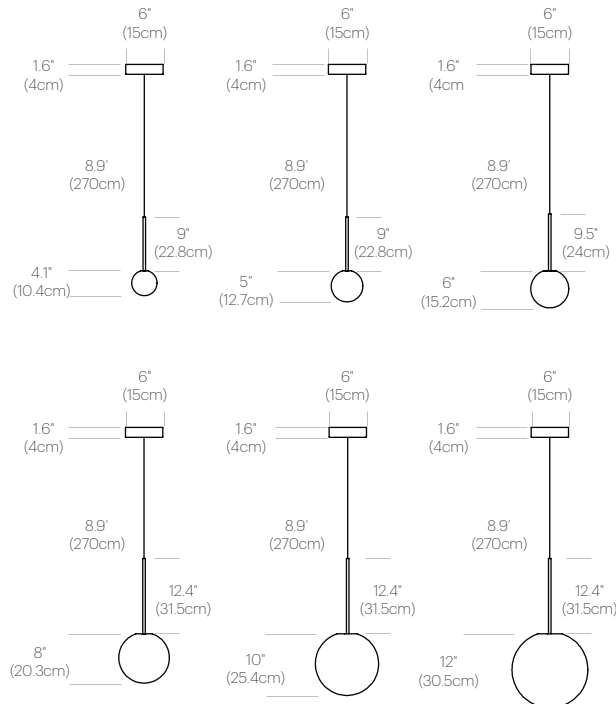

BOLA SPHERE

DESCRIPTION

The Bola Sphere pendant is the basic foundation of the Bola Collection, featuring an elemental interplay between post and sphere. Its seductive opal blown glass shade is available in 6 distinct sizes: 4" (10cm), 5" (13cm), 6" (15cm), 8" (20cm), 10" (25.5cm), and 12" (30.5cm) paired with a chromated stainless steel post in chrome, brass, rose gold, and gunmetal finishes with mating canopies. Bola Sphere is also available in exquisite Chandelier groupings that allow mixing of globe sizes for stunning displays in any residential, contract, or hospitality setting alike.

Color Rendition Index: 95 CRI

50K hour lifespan

Cord Length: 8.9' (2.7m) (Field cuttable)

ELV dimmer recommended

CERTIFICATIONS

PACKAGING WEIGHT AND DIMENSIONS

BOLA SPH 4	2.6LBS	10" X 9" X 8.5"
	1.2KG	25cm X 23cm X 22cm
BOLA SPH 5	3LBS	10" X 9" X 8.5"
	1.4KG	25cm X 23cm X 22cm
BOLA SPH 6	3.5LBS	11.5" X 9" X 10.5"
	1.6KG	29cm X 23cm X 27cm
BOLA SPH 8	5LBS	12" X 12" X 12.25"
	2.28KG	30cm X 30cm X 31cm
BOLA SPH 10	5.5LBS	14" X 14" X 16.5"
	2.5KG	36cm X 36cm X 42cm
BOLA SPH 12	7.2LBS	18" X 18" X 18"
	3.3KG	46cm X 46cm X 46cm

DIMENSIONS

BOLA SPHERE 4, 5, 6, 8, 10, 12

BOLA SPHERE CHANDELIER

DESCRIPTION

Bola Sphere Chandelier can be suspended in a variety of custom arrangements. With Bola Sphere Chandelier, up to 12 lamps** can be grouped together in a variety of mixed globe sizes to form stunning luminaire displays. The size and shape of the grouping is controlled by lamp quantity and positioning relative to the chandelier canopy.