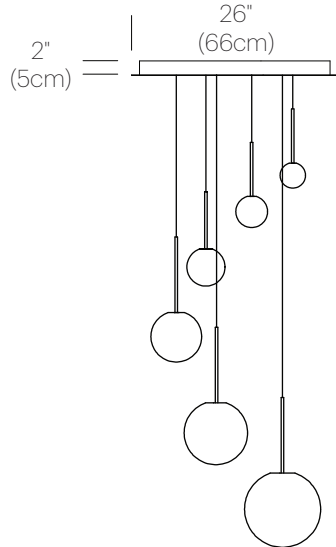

BOLA SPHERE

DESCRIPTION

The Bola Sphere pendant is the basic foundation of the Bola Collection, featuring an elemental interplay between post and sphere. Its seductive opal blown glass shade is available in 6 distinct sizes: 4" (10cm), 5" (13cm), 6" (15cm), 8" (20cm), 10" (25.5cm), and 12" (30.5cm) paired with a chromated stainless steel post in chrome, brass, rose gold, and gunmetal finishes with mating canopies. Bola Sphere is also available in exquisite Chandelier groupings that allow mixing of globe sizes for stunning displays in any residential, contract, or hospitality setting alike.

CHROME

BRASS

ROSE GOLD

GUNMETAL

CHANDELIER CANOPY

WHITE

PACKAGING WEIGHT AND DIMENSIONS

BOLA SPH 4	2.6LBS	10" X 9" X 8.5"
	1.2KG	25cm X 23cm X 22cm
BOLA SPH 5	3LBS	10" X 9" X 8.5"
	1.4KG	25cm X 23cm X 22cm
BOLA SPH 6	3.5LBS	11.5" X 9" X 10.5"
	1.6KG	29cm X 23cm X 27cm
BOLA SPH 8	5LBS	12" X 12" X 12.25"
	2.28KG	30cm X 30cm X 31cm
BOLA SPH 10	5.5LBS	14" X 14" X 16.5"
	2.5KG	36cm X 36cm X 42cm
BOLA SPH 12	7.2LBS	18" X 18" X 18"
	3.3KG	46cm X 46cm X 46cm
BOLA CAN 17	15LBS	22" X 22" X 6"
	6.8KG	56cm X 56cm X 15cm
BOLA CAN 26	30LBS	32" X 32" X 6"
	13.6KG	81cm X 81cm X 15cm

**Maximum: 5x Lamps for 17" Canopy, 12x Lamps for 26" Canopy.

DIMENSIONS

BOLA SPHERE 4, 5, 6, 8, 10, 12

BOLA SPHERE CHANDELIER
5, 6, 8

BOLA SPHERE CHANDELIER
6, 8, 10

BOLA SPHERE CHANDELIER
8, 10, 12

BOLA SPHERE CHANDELIER
5, 6, 8, 10

BOLA SPHERE CHANDELIER
6, 8, 10, 12

BOLA SPHERE CHANDELIER
4, 5, 6, 8, 10

BOLA SPHERE CHANDELIER
5, 6, 8, 10, 12

BOLA SPHERE CHANDELIER
4, 5, 6, 8, 10, 12

BOLA SPHERE CHANDELIER
4, 5, 6, 8, 10, 12 (X2)